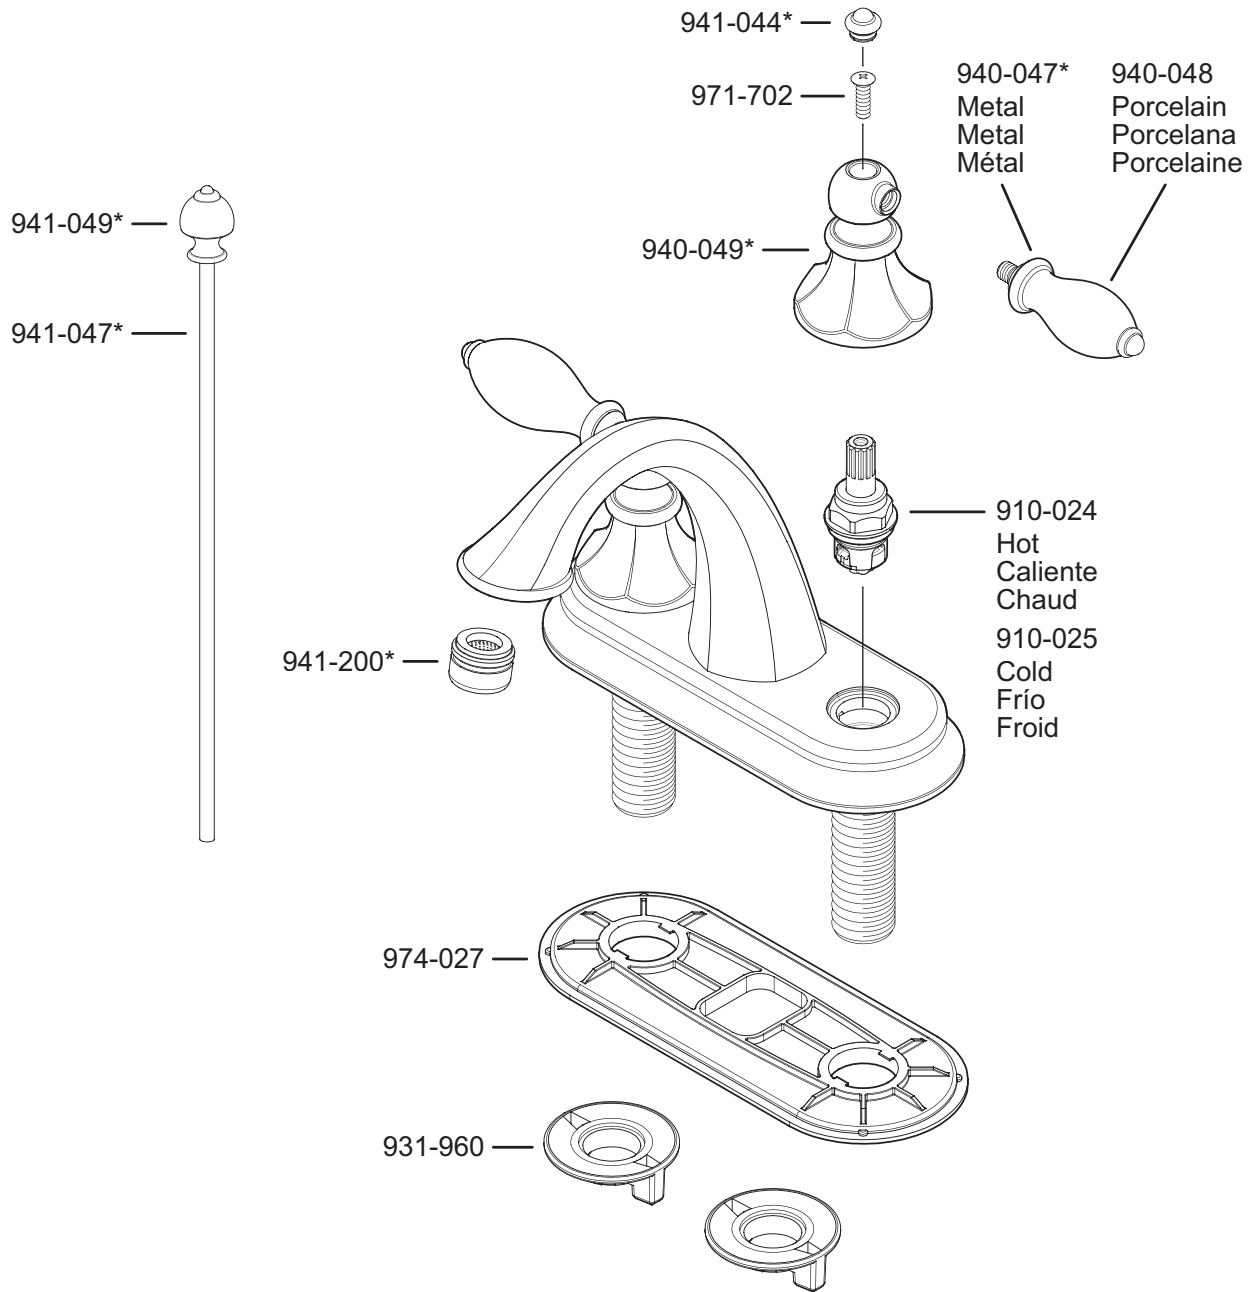

# PARTS EXPLOSION

## 48 Series Catalina™ Collection 4" Centerset Lavatory Faucet

**FINISHES \*** Indicates Finish

A Polished Chrome	M Almond	U Rustic Bronze
B Black	N Antique Bronze	V PVD Polished Brass
E Rustic Pewter	P Polished Brass	W White
D PVD Polished Nickel	Q Satin Brass	Y Tuscan Bronze
J PVD Brushed Nickel	R Copper	Z Oil-Rubbed Bronze
K Satin Nickel	S Stainless Steel	
L Satin Stainless	T Biscuit	