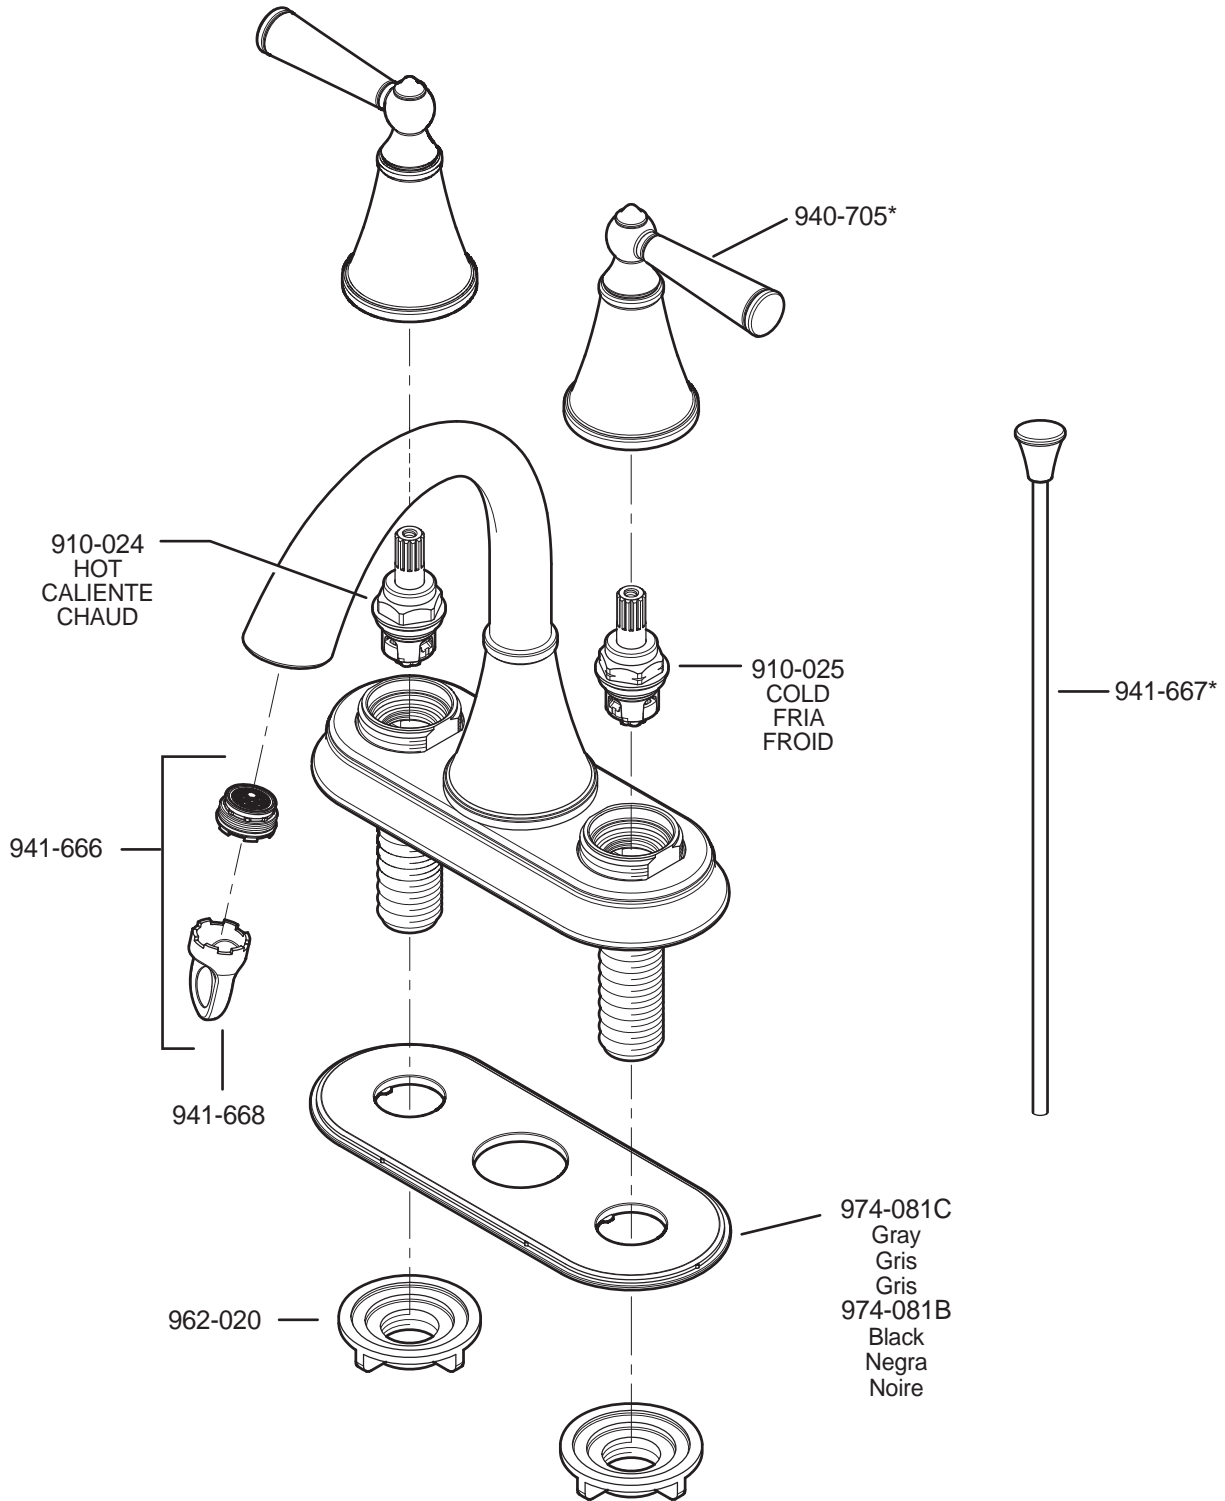

PARTS EXPLOSION

48 Series Saxton™ Collection 4" Centerset Lavatory Faucet

FINISHES * Indicates Finish

| | | |
|-----------------------|-------------------|----------------------|
| A Polished Chrome | M Almond | U Rustic Bronze |
| B Black | N Antique Bronze | V PVD Polished Brass |
| E Rustic Pewter | P Polished Brass | W White |
| D PVD Polished Nickel | Q Satin Brass | Y Tuscan Bronze |
| J PVD Brushed Nickel | R Copper | Z Oil-Rubbed Bronze |
| K Satin Nickel | S Stainless Steel | |
| L Satin Stainless | T Biscuit | |