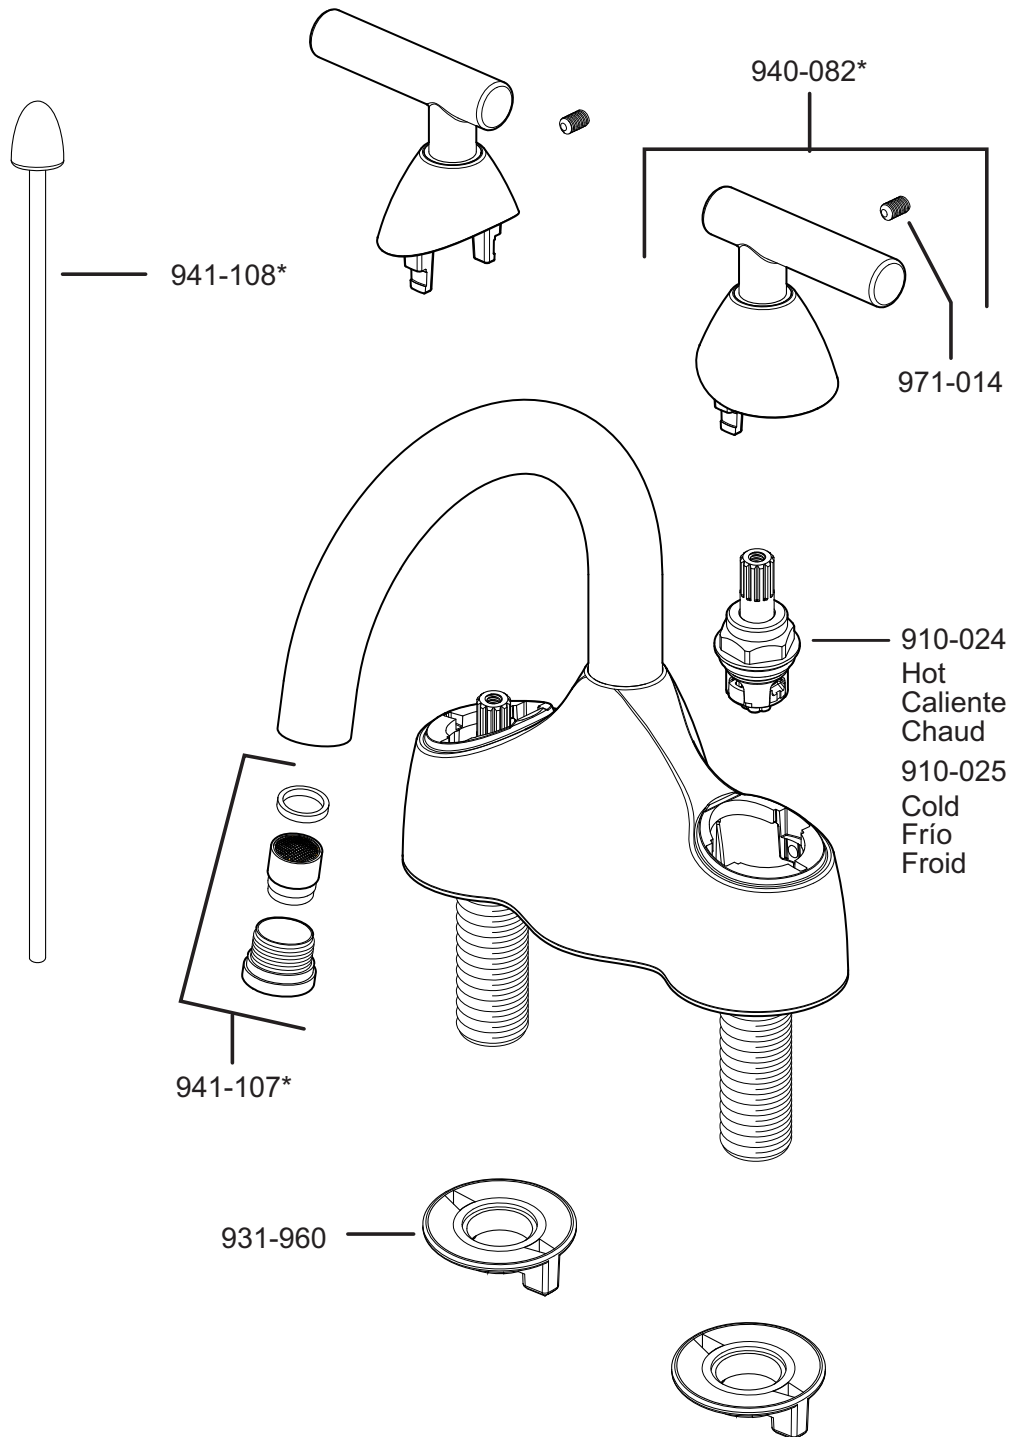

PARTS EXPLOSION

48 Series Contempra™ Collection 4" Centerset Lavatory Faucet

FINISHES * Indicates Finish

A Polished Chrome	M Almond	U Rustic Bronze
B Black	N Antique Bronze	V PVD Polished Brass
E Rustic Pewter	P Polished Brass	W White
D PVD Polished Nickel	Q Satin Brass	Y Tuscan Bronze
J PVD Brushed Nickel	R Copper	Z Oil-Rubbed Bronze
K Satin Nickel	S Stainless Steel	
L Satin Stainless	T Biscuit	