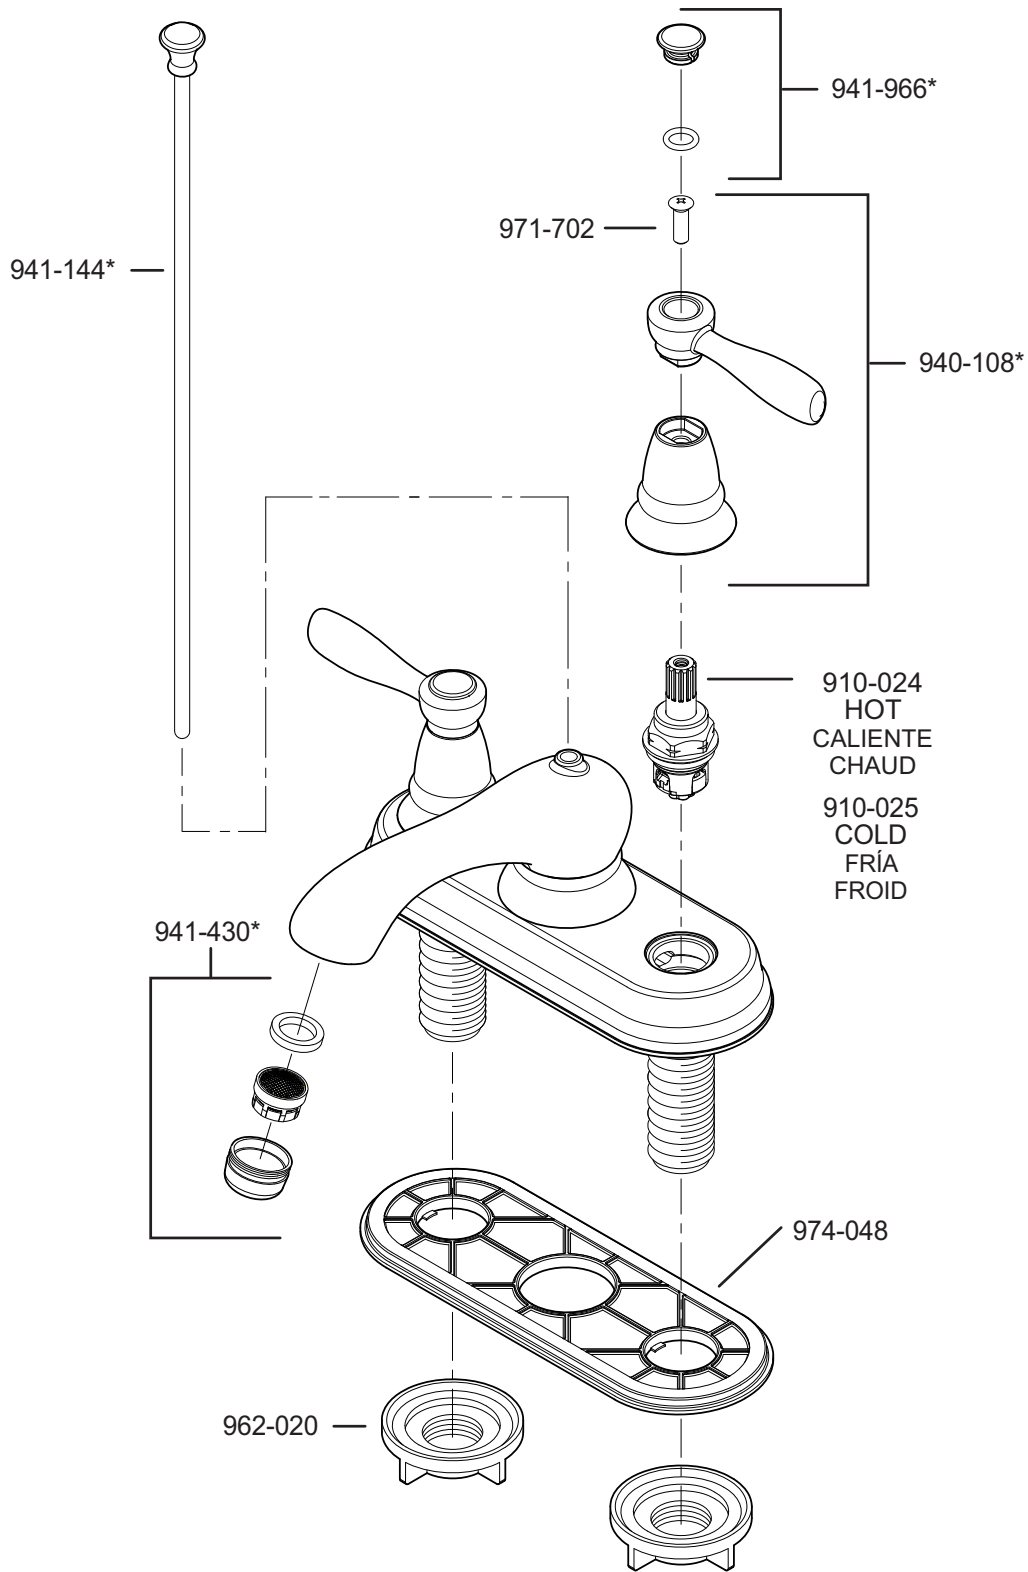

PARTS EXPLOSION

48 Series Portland™ Collection 4" Centerset Lavatory Faucet

FINISHES * Indicates Finish

A Polished Chrome	M Almond	U Rustic Bronze
B Black	N Antique Bronze	V PVD Polished Brass
E Rustic Pewter	P Polished Brass	W White
D PVD Polished Nickel	Q Satin Brass	Y Tuscan Bronze
J PVD Brushed Nickel	R Copper	Z Oil-Rubbed Bronze
K Satin Nickel	S Stainless Steel	
L Satin Stainless	T Biscuit	