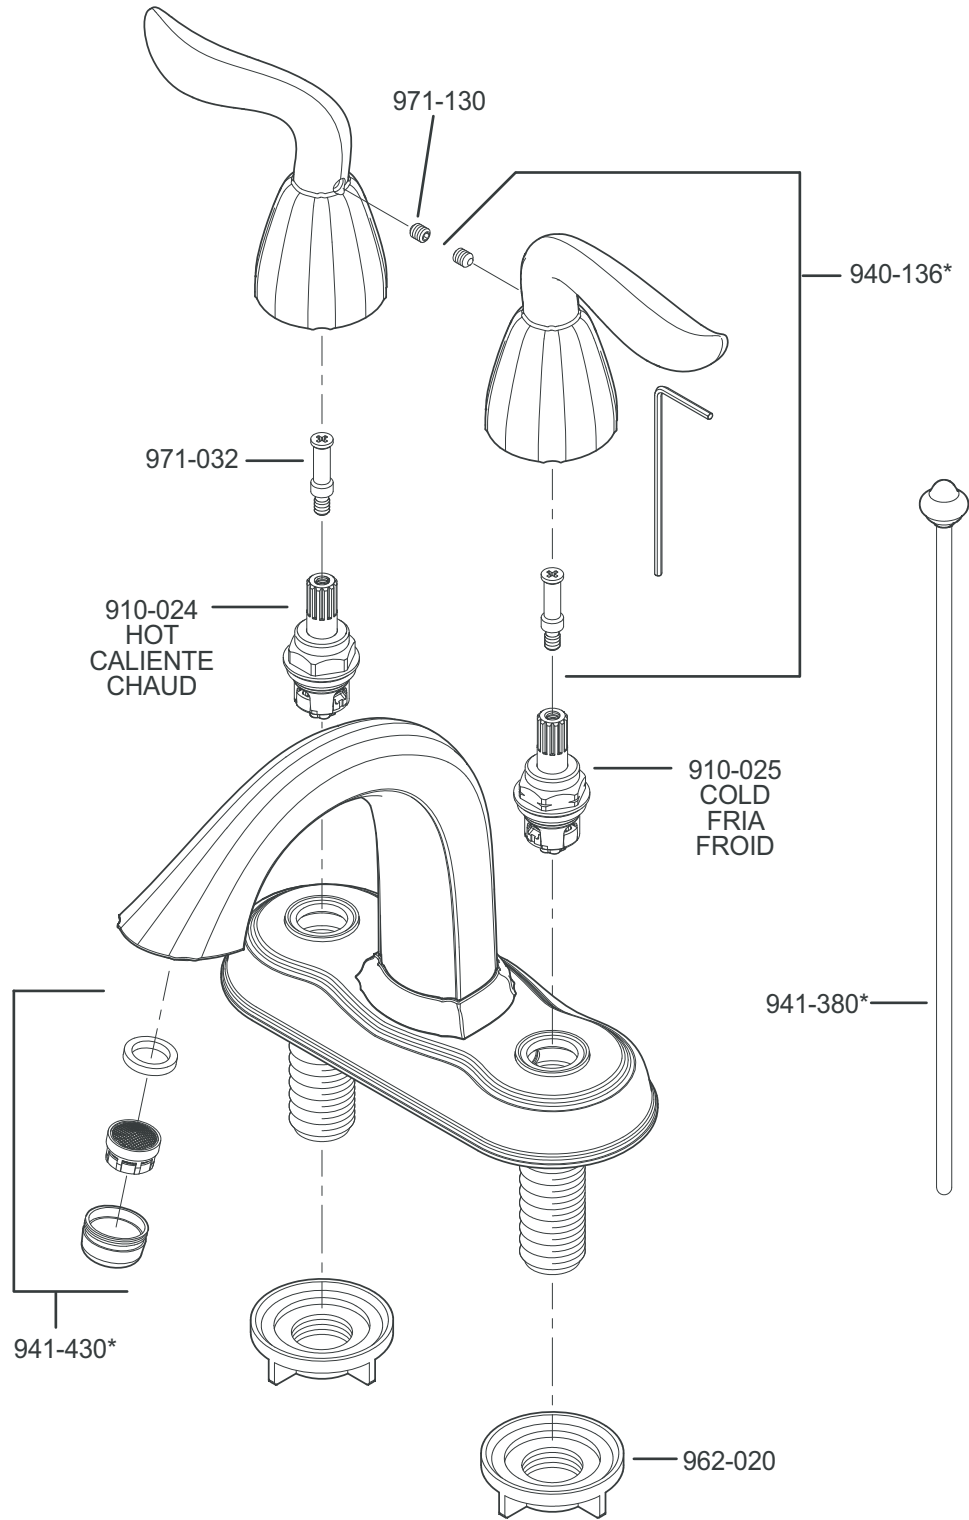

PARTS EXPLOSION

48 Series Santiago™ Collection 4" Centerset Lavatory Faucet

FINISHES * Indicates Finish

- | | | |
|-----------------------|-------------------|----------------------|
| A Polished Chrome | M Almond | U Rustic Bronze |
| B Black | N Antique Bronze | V PVD Polished Brass |
| E Rustic Pewter | P Polished Brass | W White |
| D PVD Polished Nickel | Q Satin Brass | Y Tuscan Bronze |
| J PVD Brushed Nickel | R Copper | Z Oil-Rubbed Bronze |
| K Satin Nickel | S Stainless Steel | |
| L Satin Stainless | T Biscuit | |