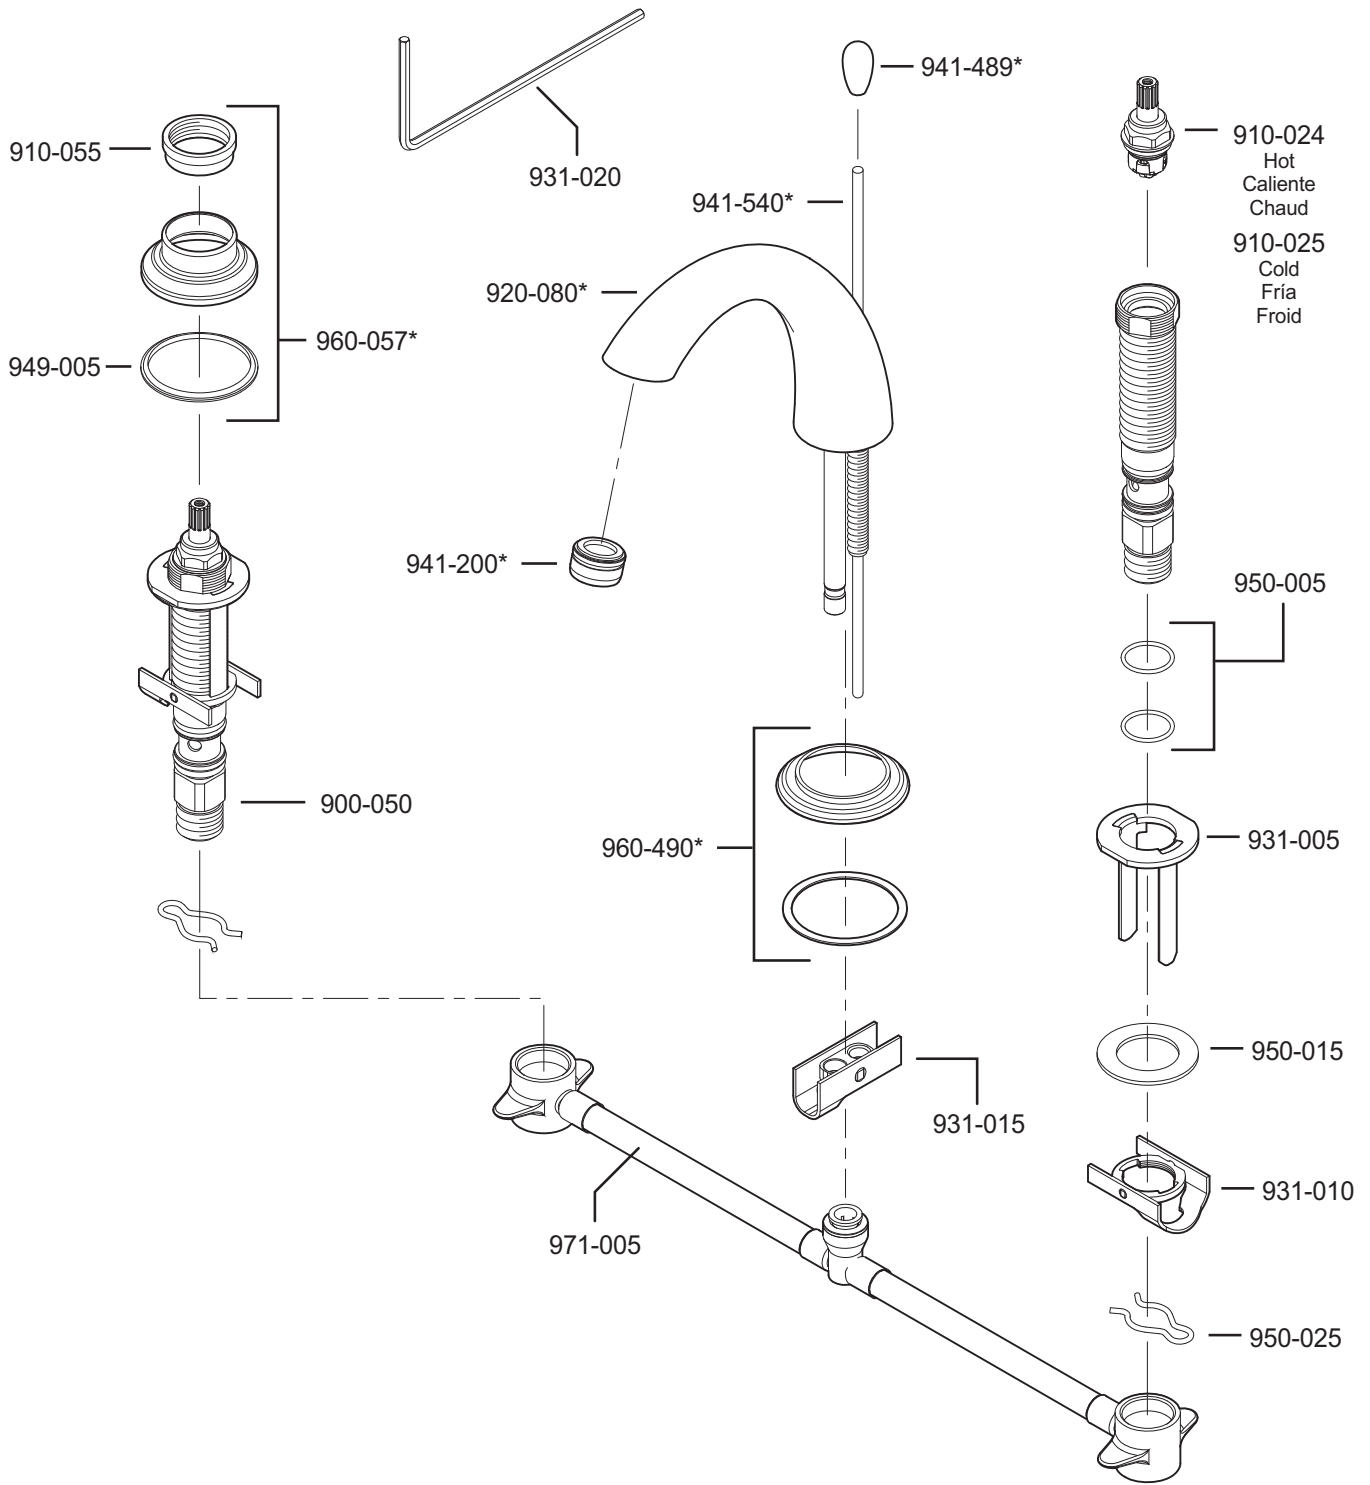

PARTS EXPLOSION

49 Series Carmel® Collection 8"-15" Widespread Lavatory Faucet

FINISHES * Indicates Finish

A Polished Chrome	M Almond	U Rustic Bronze
B Black	N Antique Bronze	V PVD Polished Brass
E Rustic Pewter	P Polished Brass	W White
D PVD Polished Nickel	Q Satin Brass	Y Tuscan Bronze
J PVD Brushed Nickel	R Copper	Z Oil-Rubbed Bronze
K Satin Nickel	S Stainless Steel	
L Satin Stainless	T Biscuit	

All finishes not available on all parts

1-800-PFAUCET www.pricepfinder.com
19701 DaVinci, Lake Forest, CA 92610

07/15/08

Price Pfister®