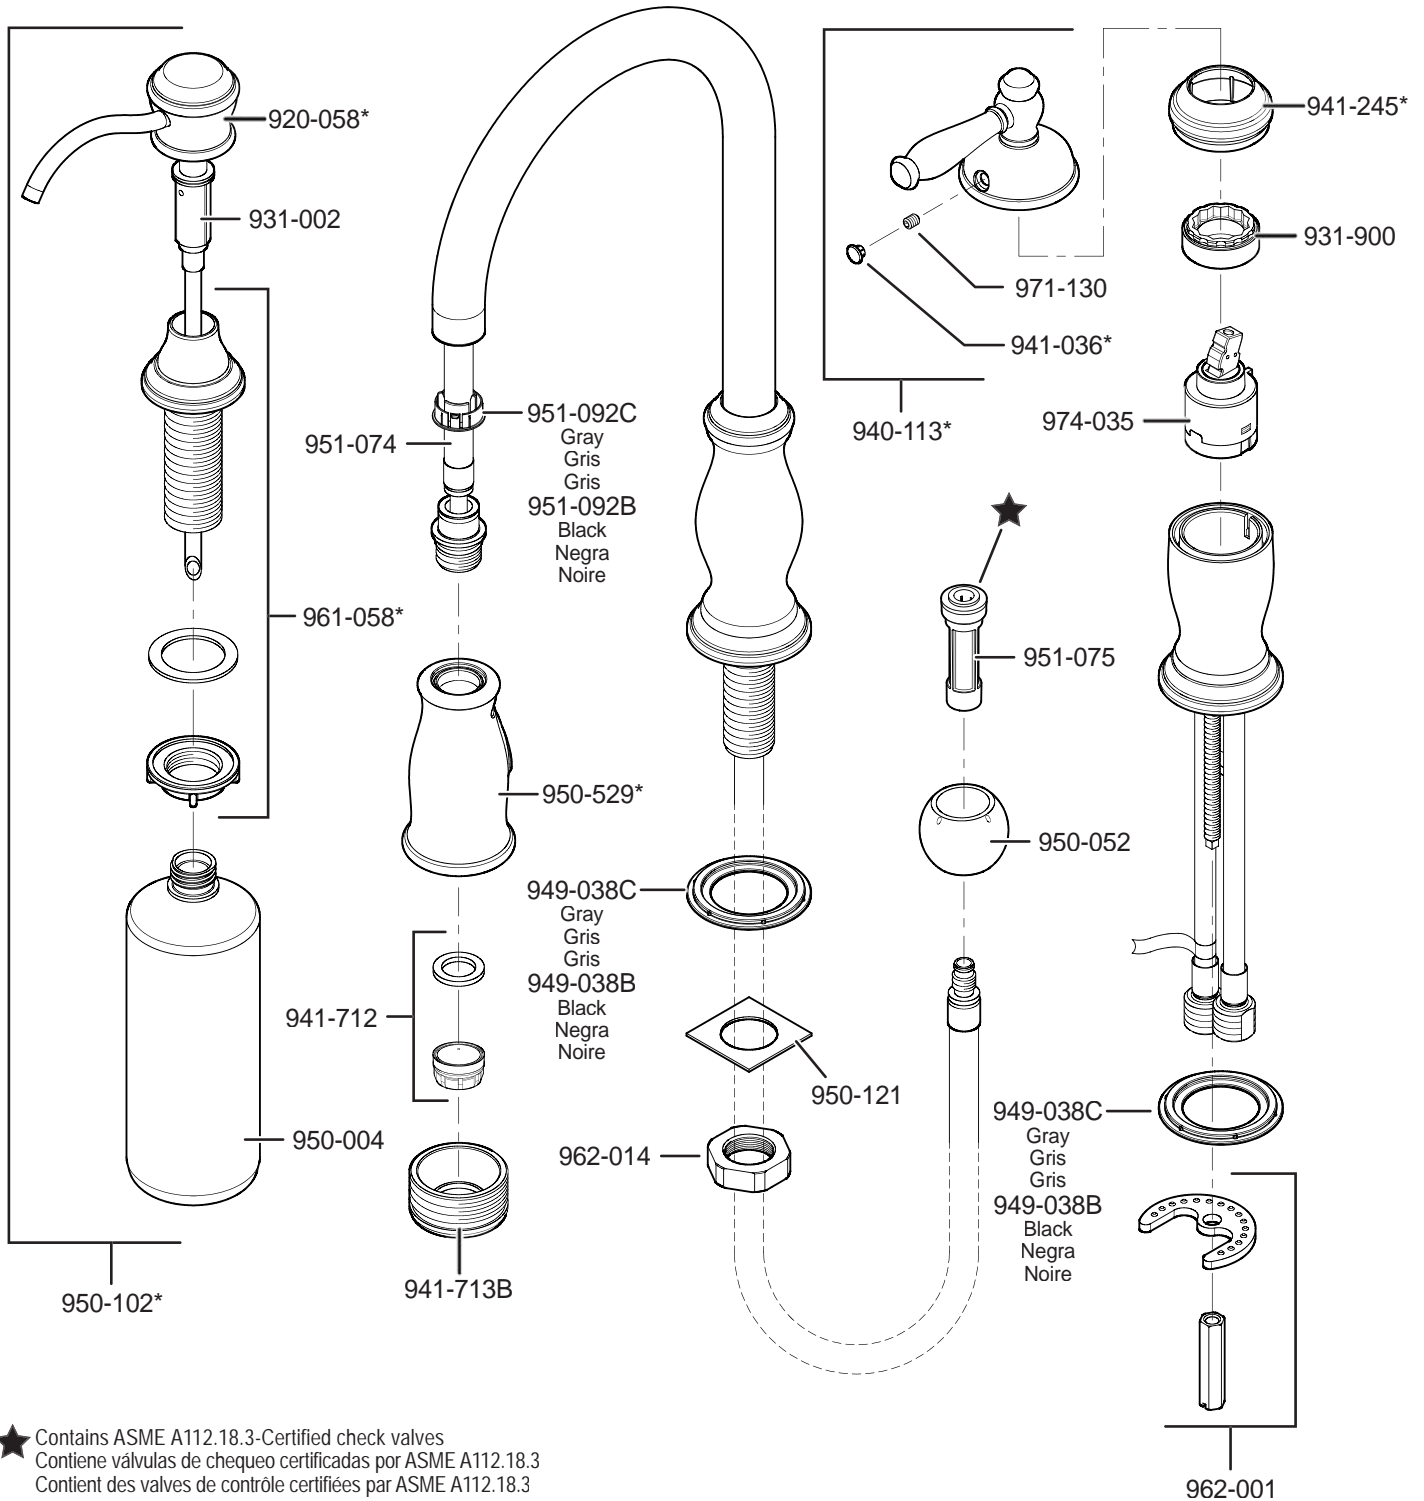

PARTS EXPLOSION

526 Series Hanover™ Collection Pull-Out Kitchen Faucet

FINISHES * Indicates Finish

A Polished Chrome	M Almond	U Rustic Bronze
B Black	N Antique Bronze	V PVD Polished Brass
E Rustic Pewter	P Polished Brass	W White
D PVD Polished Nickel	Q Satin Brass	Y Tuscan Bronze
J PVD Brushed Nickel	R Copper	Z Oil-Rubbed Bronze
K Satin Nickel	S Stainless Steel	
L Satin Stainless	T Biscuit	