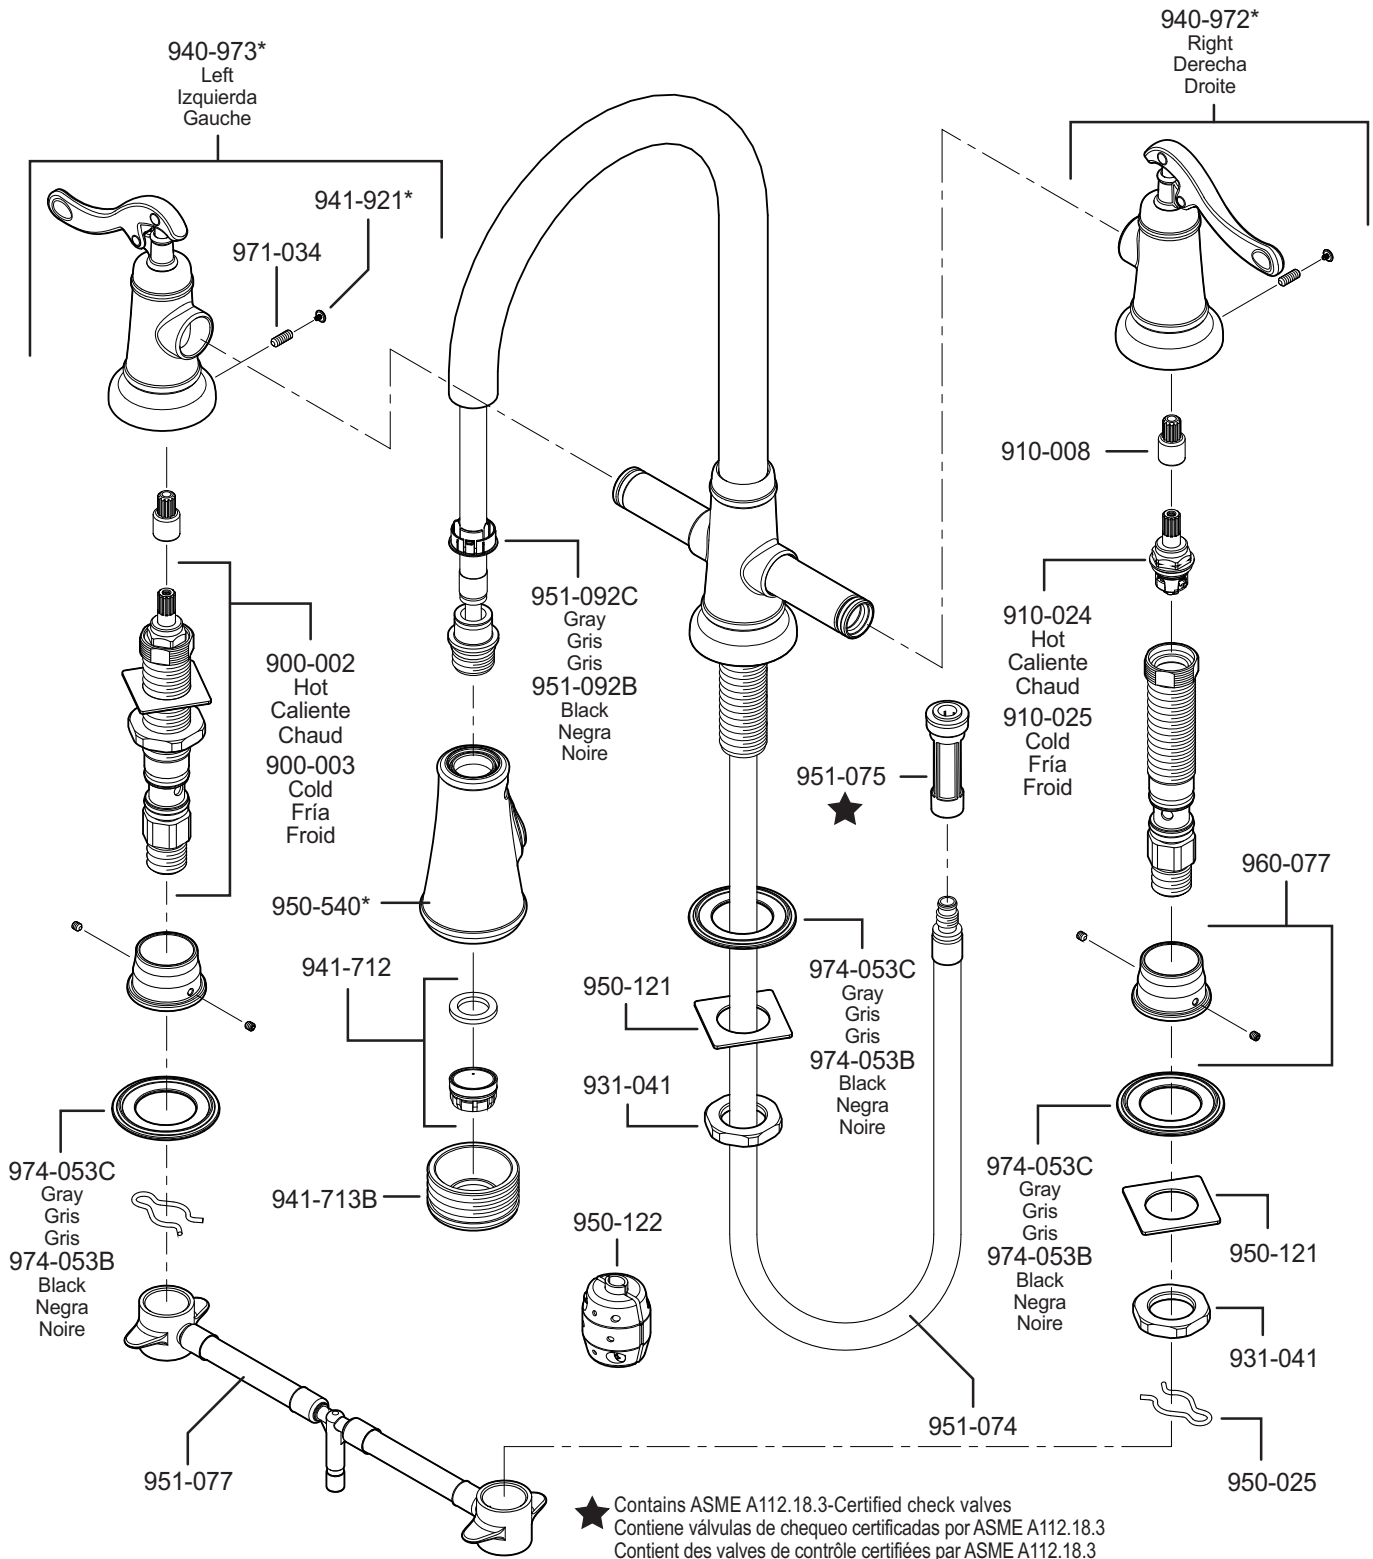

PARTS EXPLOSION

531 Series Ashfield™ Collection Pull-Out Bridge Kitchen Faucet

FINISHES * Indicates Finish

A Polished Chrome	M Almond	U Rustic Bronze
B Black	N Antique Bronze	V PVD Polished Brass
E Rustic Pewter	P Polished Brass	W White
D PVD Polished Nickel	Q Satin Brass	Y Tuscan Bronze
J PVD Brushed Nickel	R Copper	Z Oil-Rubbed Bronze
K Satin Nickel	S Stainless Steel	
L Satin Stainless	T Biscuit	