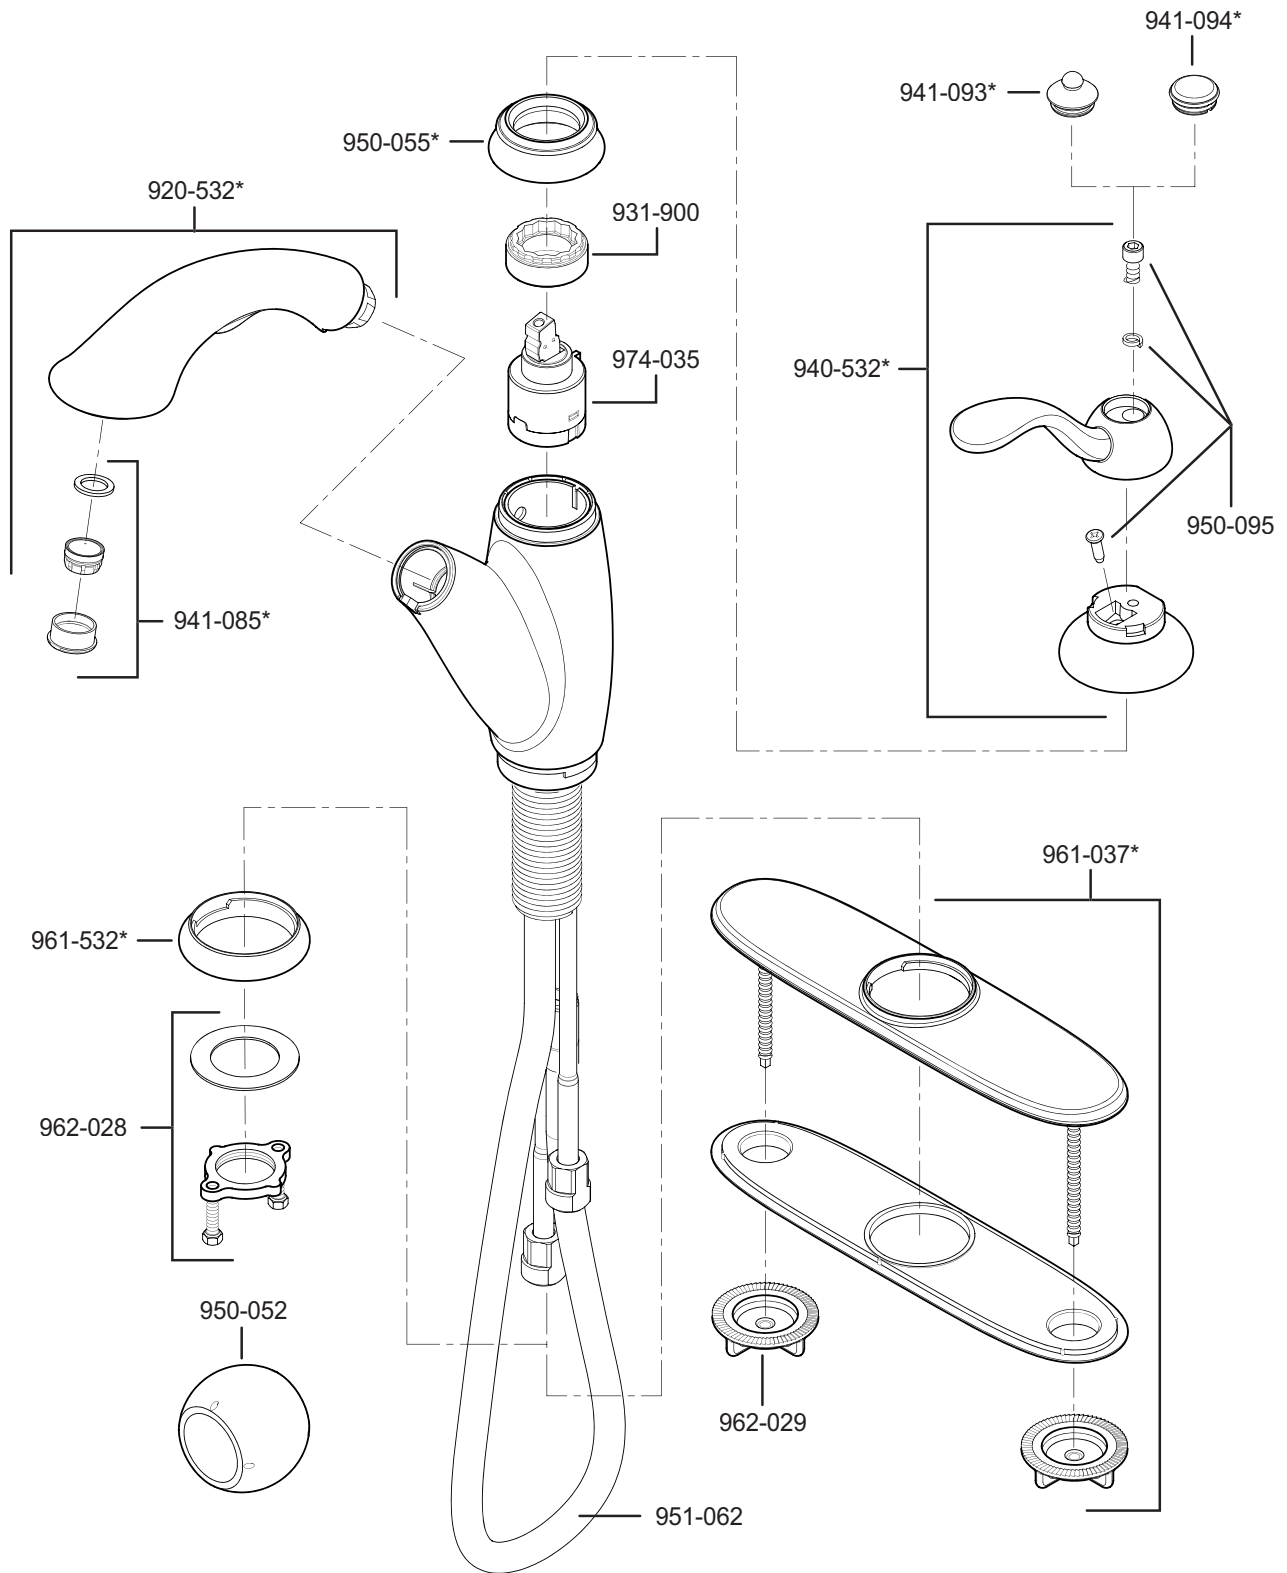

# PARTS EXPLOSION

## 532 Series Marielle™ Collection Pull-Out Kitchen Faucet

**FINISHES \*** Indicates Finish

A Polished Chrome	M Almond	U Rustic Bronze
B Black	N Antique Bronze	V PVD Polished Brass
E Rustic Pewter	P Polished Brass	W White
D PVD Polished Nickel	Q Satin Brass	Y Tuscan Bronze
J PVD Brushed Nickel	R Copper	Z Oil-Rubbed Bronze
K Satin Nickel	S Stainless Steel	
L Satin Stainless	T Biscuit	