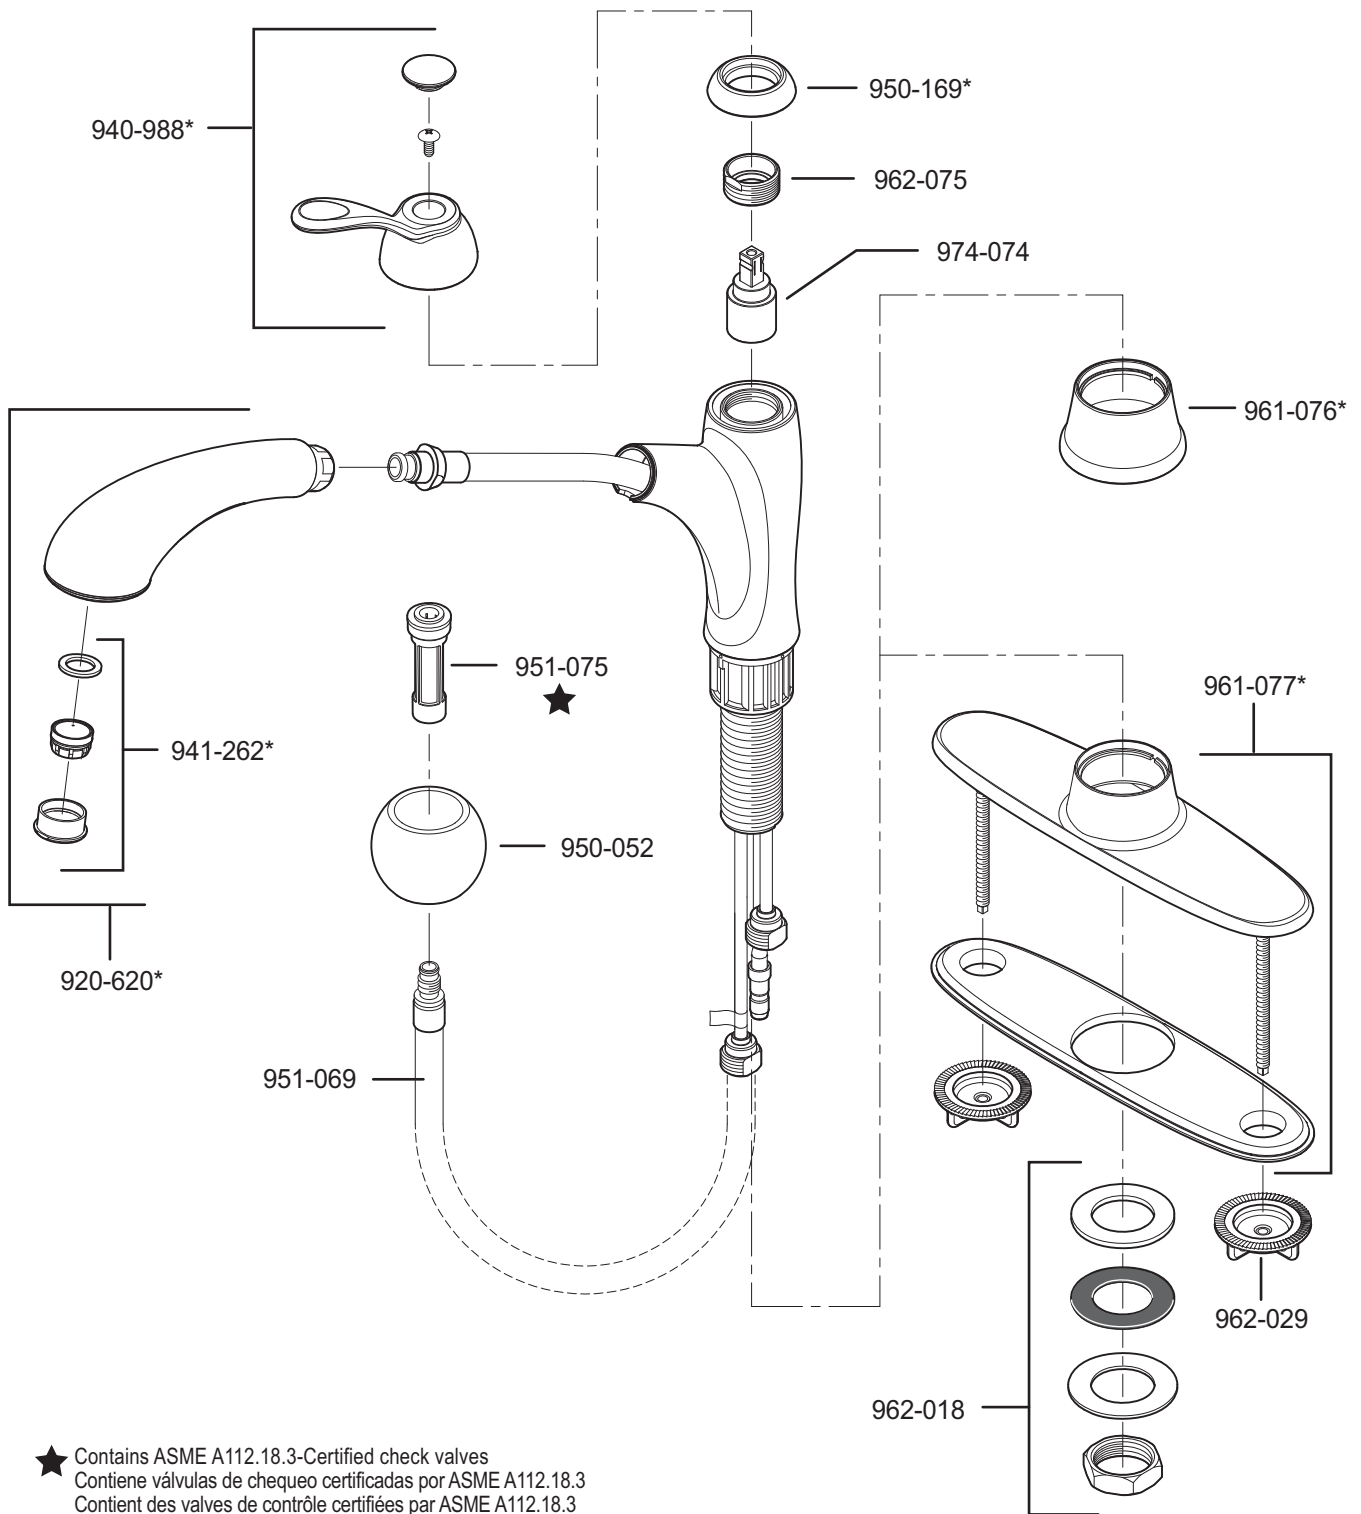

# PARTS EXPLOSION

## 534 Series Clairmont™ Collection Pull-Out Kitchen Faucet

**FINISHES \*** Indicates Finish

A Polished Chrome	M Almond	U Rustic Bronze
B Black	N Antique Bronze	V PVD Polished Brass
E Rustic Pewter	P Polished Brass	W White
D PVD Polished Nickel	Q Satin Brass	Y Tuscan Bronze
J PVD Brushed Nickel	R Copper	Z Oil-Rubbed Bronze
K Satin Nickel	S Stainless Steel	
L Satin Stainless	T Biscuit	