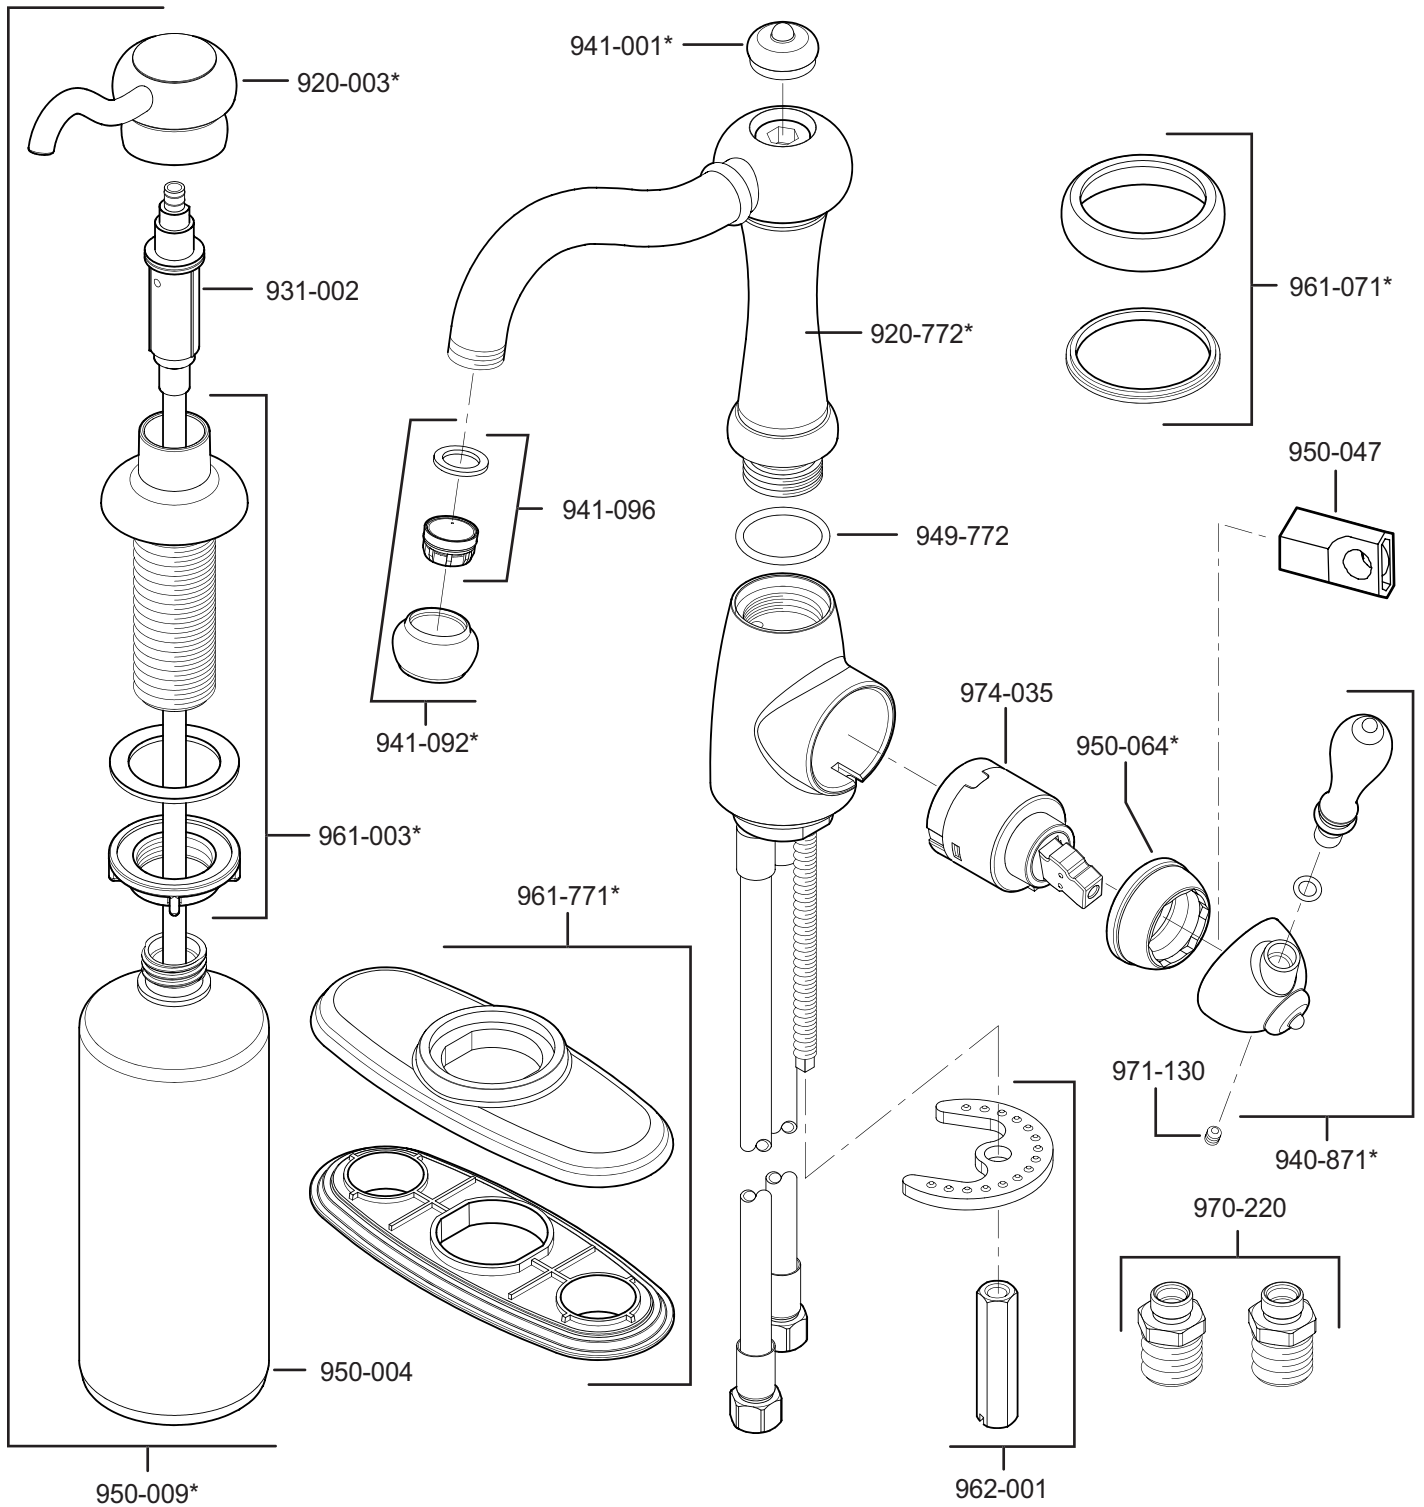

PARTS EXPLOSION

72 Series Marielle® Bar/Kitchen Island Faucet

FINISHES * Indicates Finish

A Polished Chrome	M Almond	U Rustic Bronze
B Black	N Antique Bronze	V PVD Polished Brass
E Rustic Pewter	P Polished Brass	W White
D PVD Polished Nickel	Q Satin Brass	Y Tuscan Bronze
J PVD Brushed Nickel	R Copper	Z Oil-Rubbed Bronze
K Satin Nickel	S Stainless Steel	
L Satin Stainless	T Biscuit	