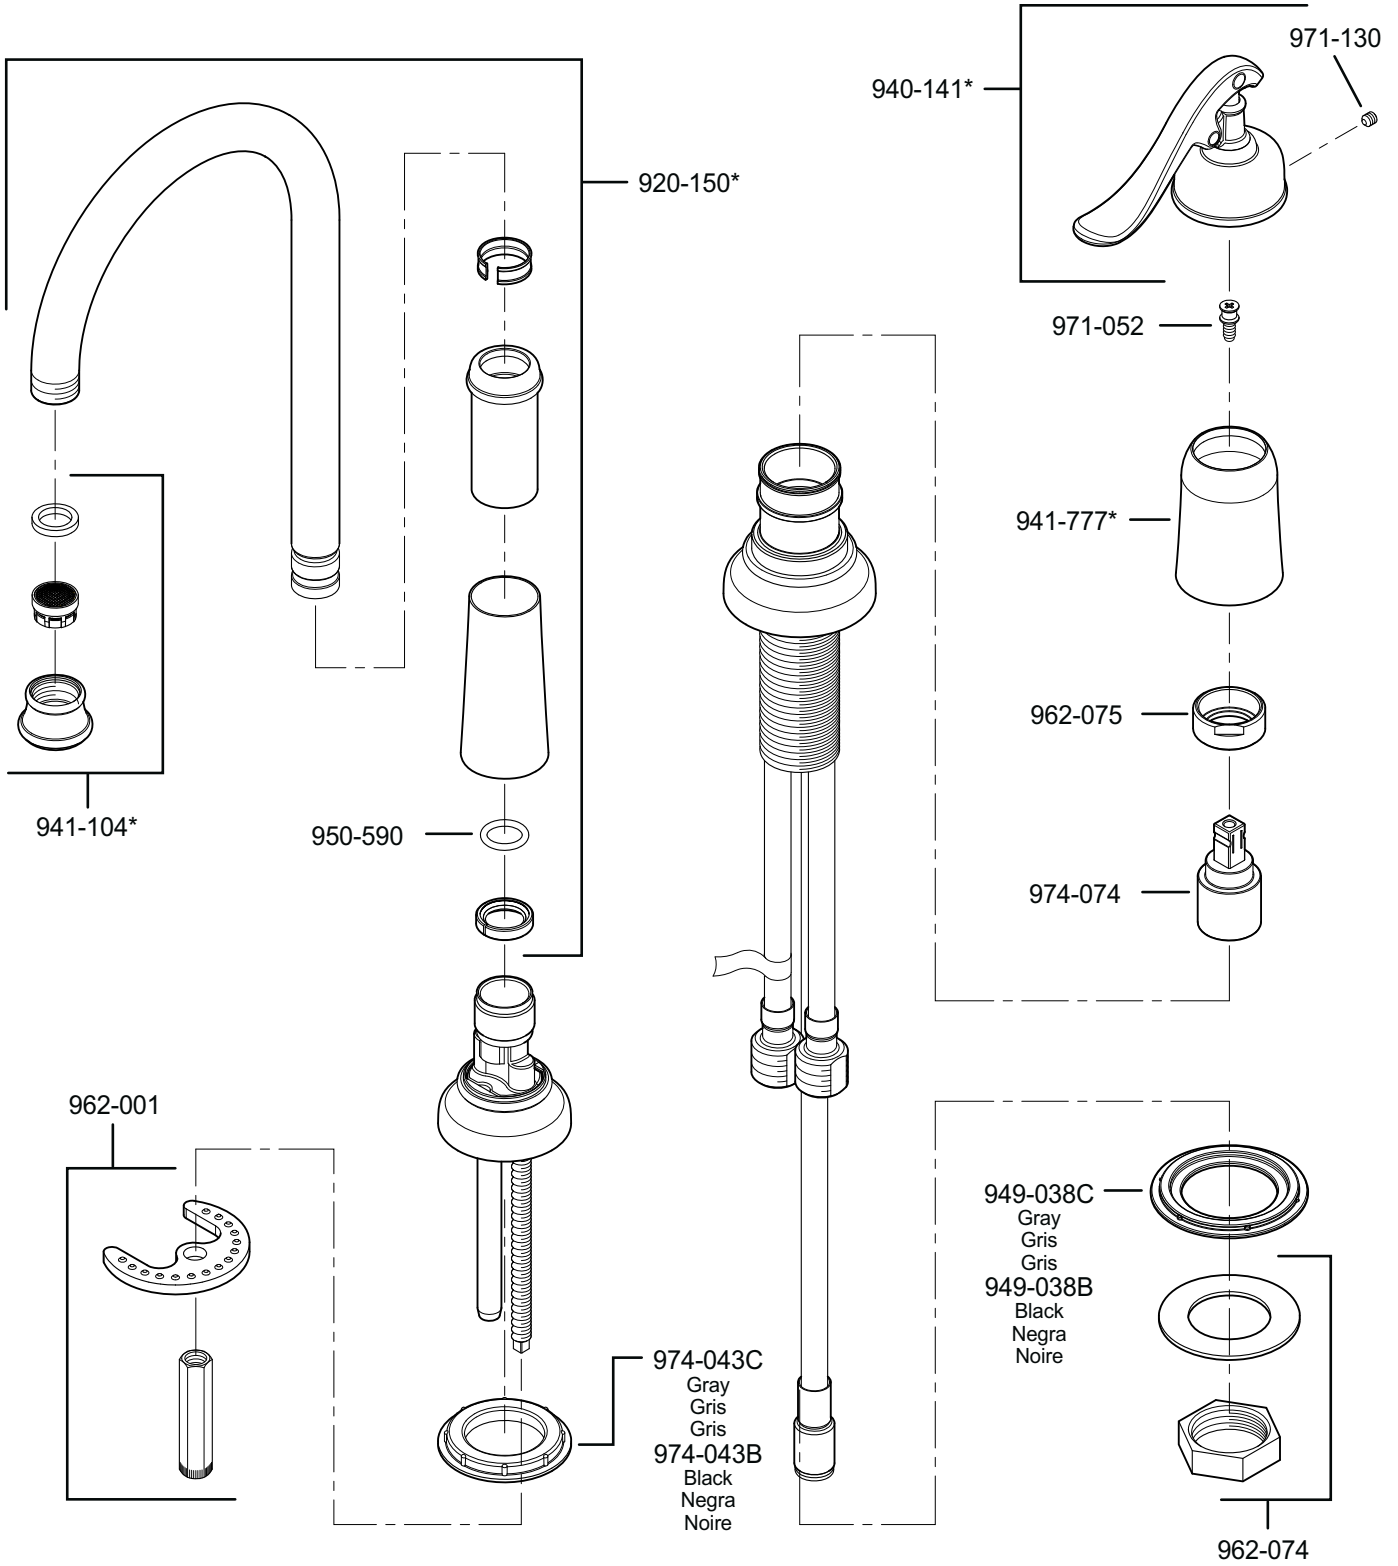

# PARTS EXPLOSION

## 72 Series Ashfield® Bar/Kitchen Island Faucet