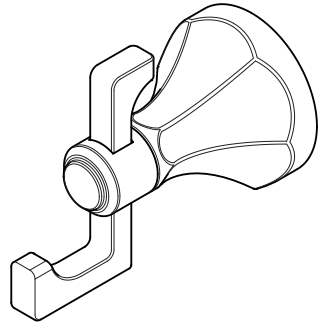

Arterra™ Robe Hook

- BRH-DEOC Finish(C)
- BRH-DEOD Finish(D)
- BRH-DEOK Finish(K)
- BRH-DEOY Finish(Y)

Specifications

- All Metal Construction

Features

- All Metal Construction
- Mounting Hardware Included
- Pforever Warranty®

Dimensions