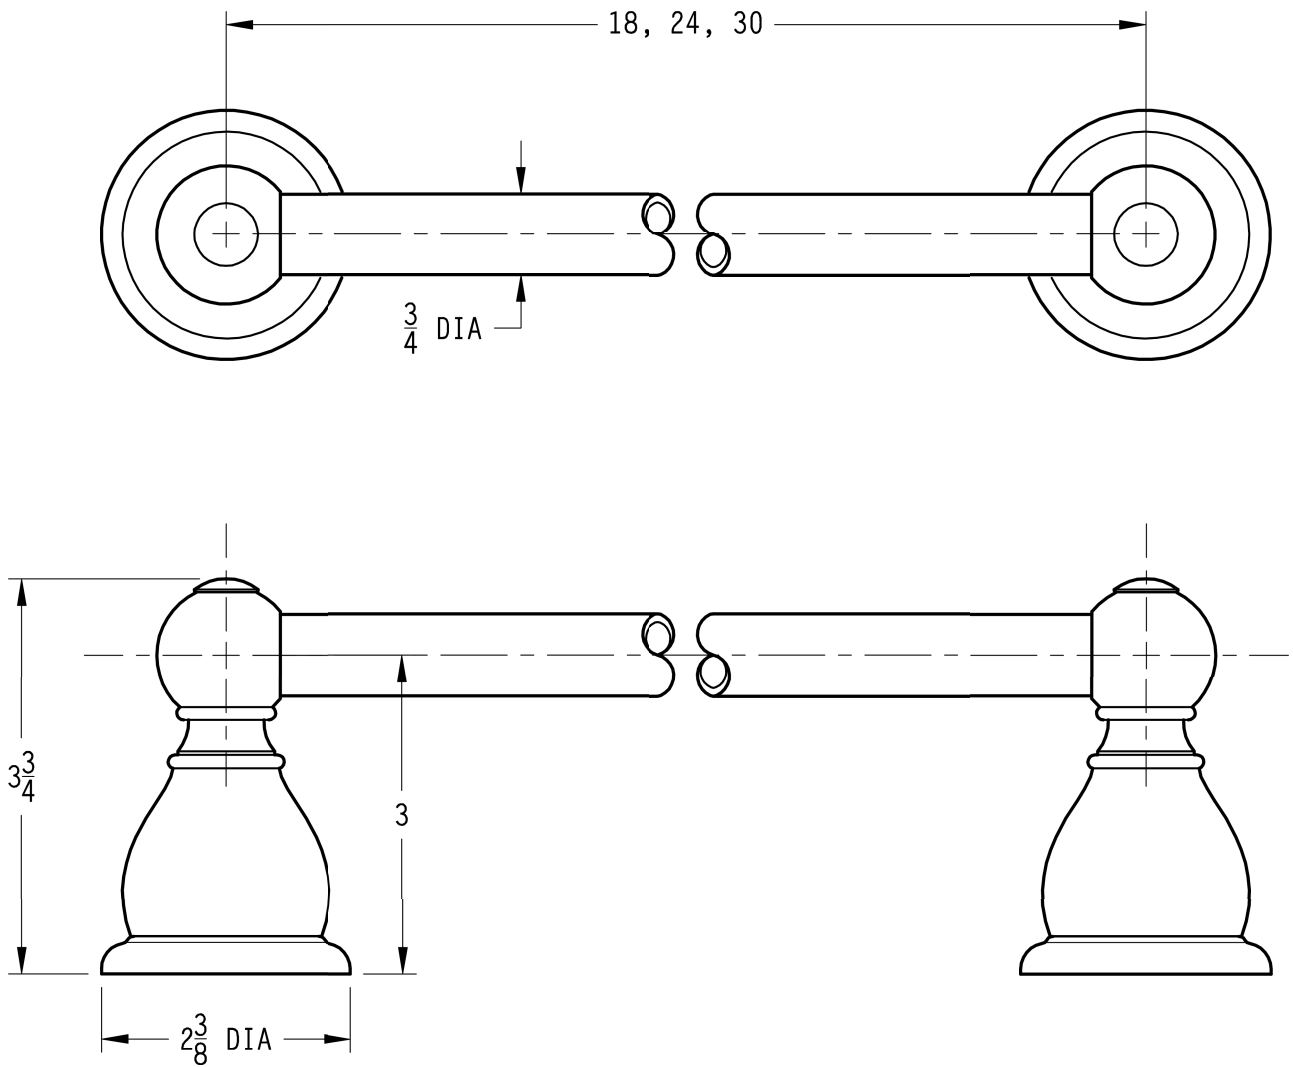

INSTALLATION DIMENSIONS

MatchMakers®

Georgetown™

Accessory

Dimensions are in Inches

1-800-PFAUCET www.pricepfister.com
19701 DaVinci, Lake Forest, CA 92610
01/8/03

Price Pfister®
Pf Pfreshest Ideas in Pf faucets.