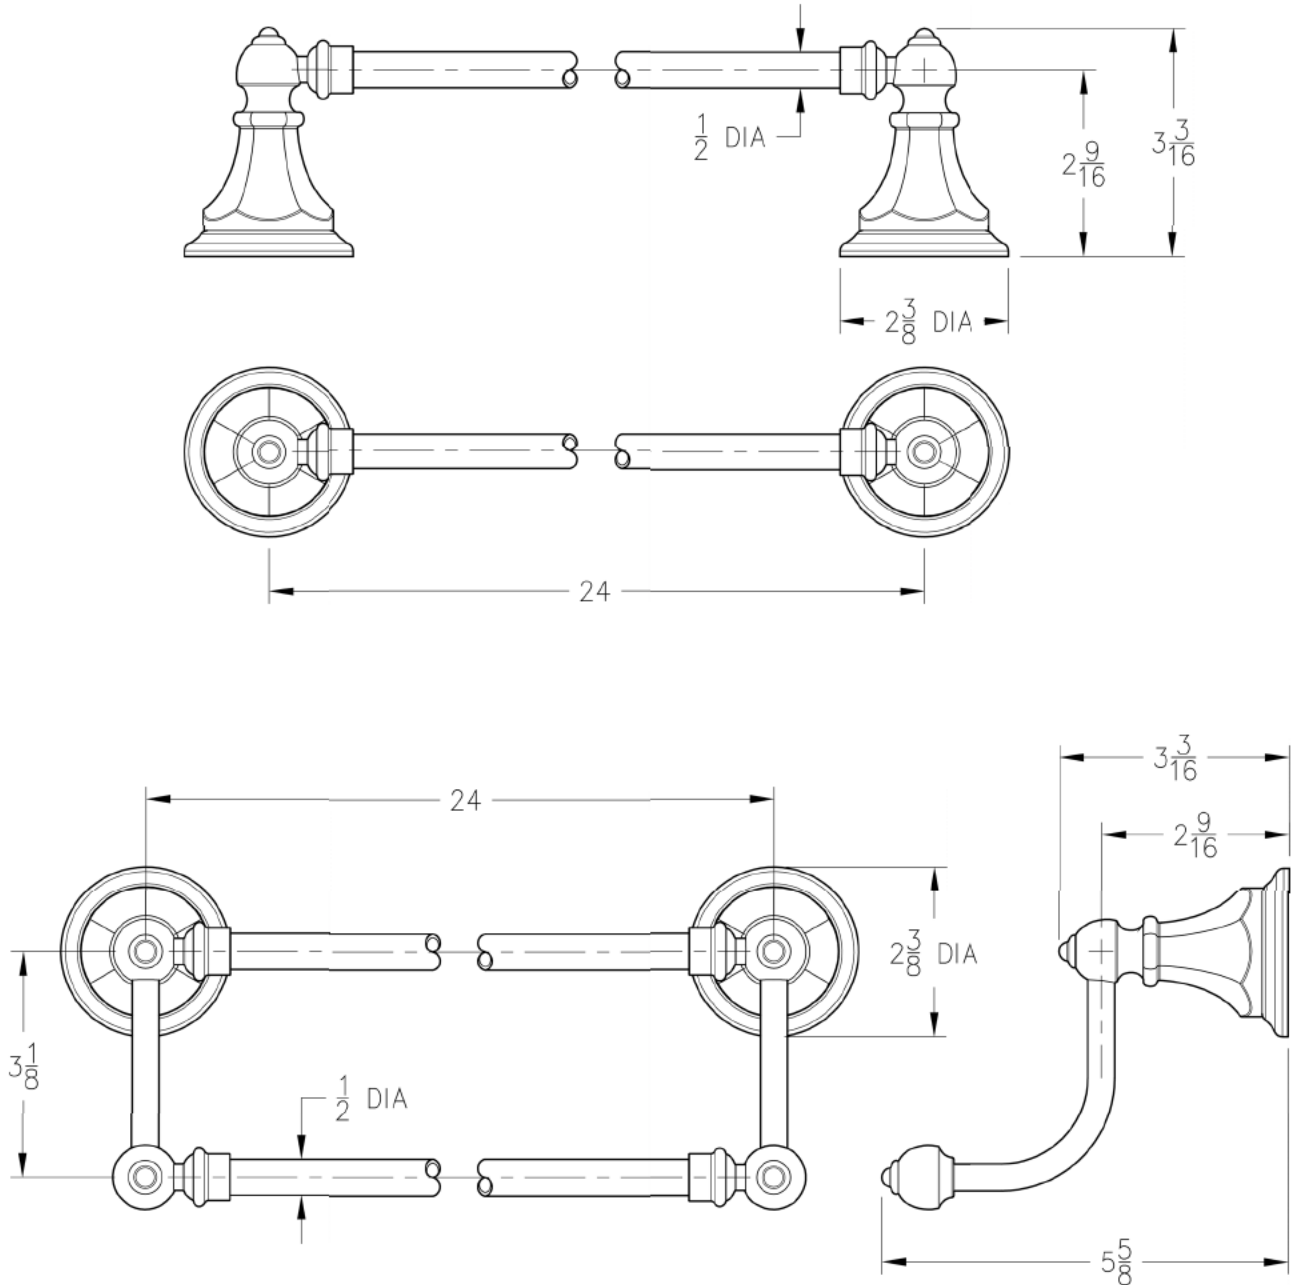

**Highlights**

- Complete Collection with Coordinating Lavatory and Tub & Shower Options
- Concealed Screw Installation
- Solid Brass Construction

**MatchMakers®**

**Catalina™**  
Collection

**Accessory**

<b>Features</b>	BTB-E2BB	BTB-E2CC	BTB-E2FF	BTB-E2KK	BTB-E2ZZ	BTB-E5BB	BTB-E5CC	BTB-E5FF	BTB-E5KK	BTB-E5ZZ
24" Double Towel Bar						X	X	X	X	X
24" Towel Bar	X	X	X	X	X					
Four-Screw Installation Bracket	X	X	X	X	X	X	X	X	X	X
Complete Collection with Coordinating Lavatory and Tub & Shower Options	X	X	X	X	X	X	X	X	X	X
Concealed Screw Installation	X	X	X	X	X	X	X	X	X	X
Solid Brass Construction	X	X	X	X	X	X	X	X	X	X
Step-By-Step Installation Instructions	X	X	X	X	X	X	X	X	X	X
Pforever Warranty®	X	X	X	X	X	X	X	X	X	X

INSTALLATION DIMENSIONS

MatchMakers®  
Catalina™  
Collection  
Accessory

Dimensions are in Inches

1-800-PFAUCET [www.pricepfister.com](http://www.pricepfister.com)  
19701 DaVinci, Lake Forest, CA 92610  
01/18/05