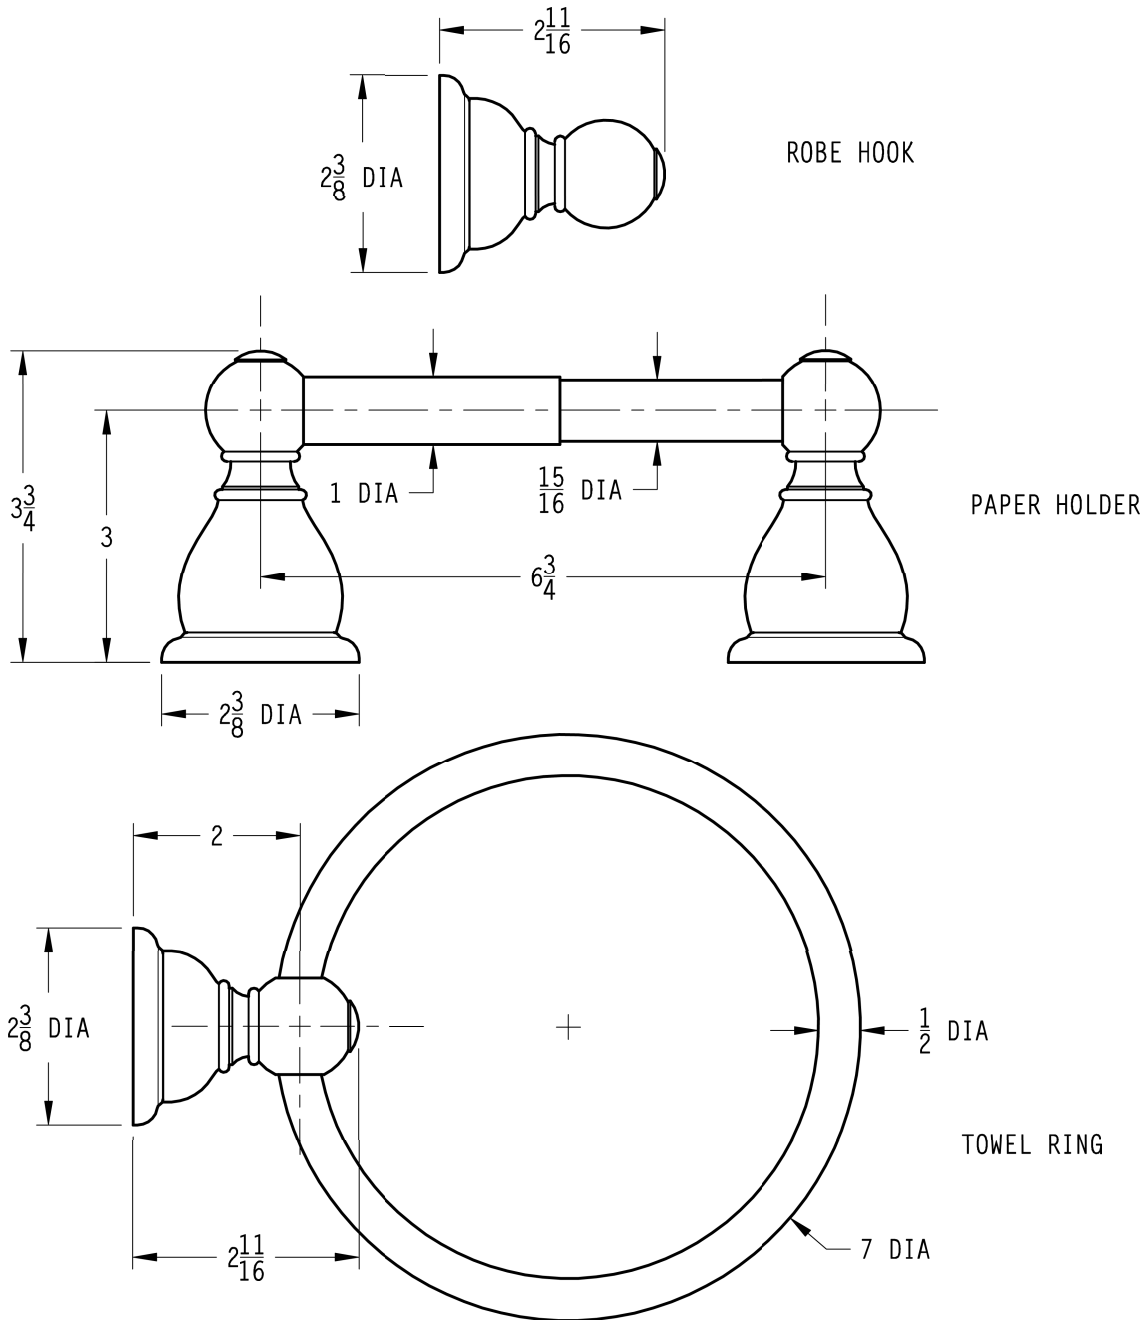

Contractor: _____

SS-BXX-02

INSTALLATION DIMENSIONS

MatchMakers®

Georgetown™

Accessory

Dimensions are in Inches

1-800-PFAUCET www.pricepfister.com
19701 DaVinci, Lake Forest, CA 92610
01/8/03