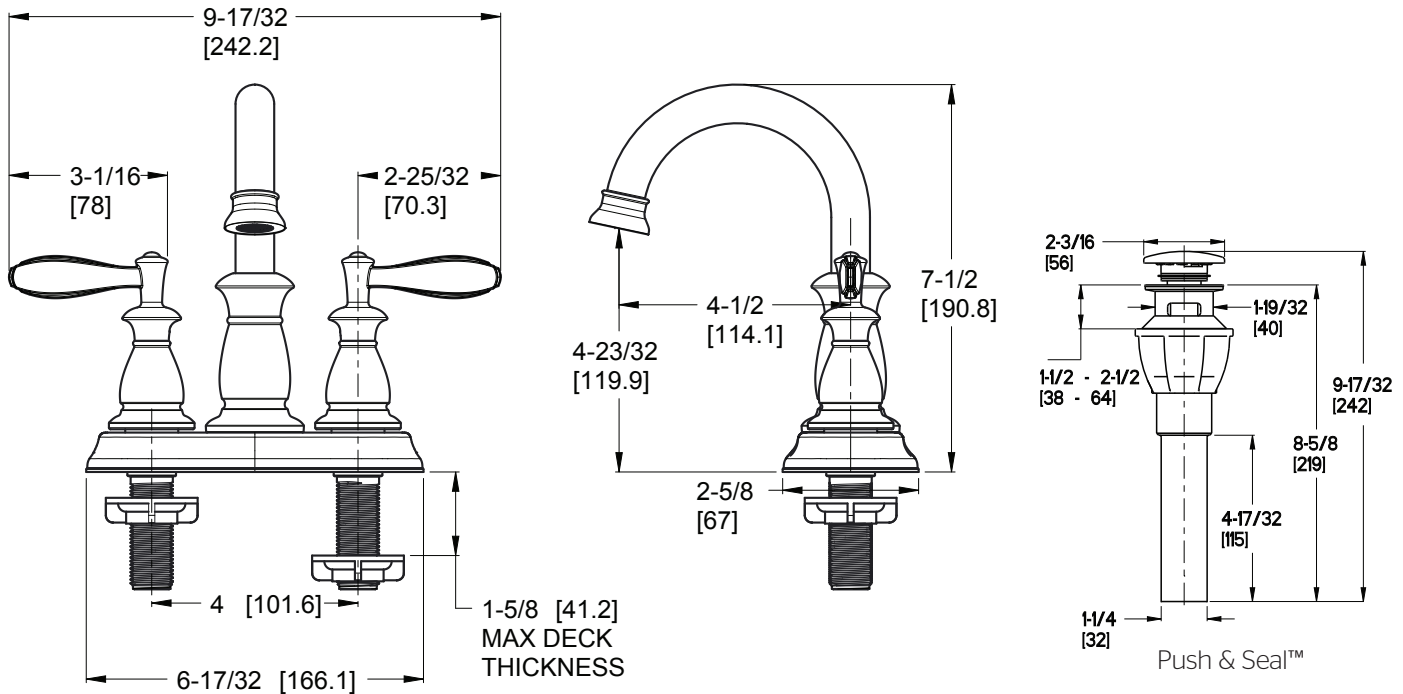

Langston™ Centerset Lavatory Faucet

- F-043-LNKK Finish(KK)
- F-043-LNYY Finish(YY)

Specifications

- Pforever Seal
- Push & Seal™ Pop-Up

Features

- 1.5 GPM Flow Rate
- 3-Hole Installation
- 360° Rotating Spout
- All Metal Construction
- Fixed Hub
- Mounting Hardware Included
- Swivel Spout
- Push & Seal™ Pop-Up
- Pforever Seal Ceramic Disc Valve
- Pforever Warranty®

Dimensions

Ø1 Min to Ø1-1/2 Max. Deck Hole Openings