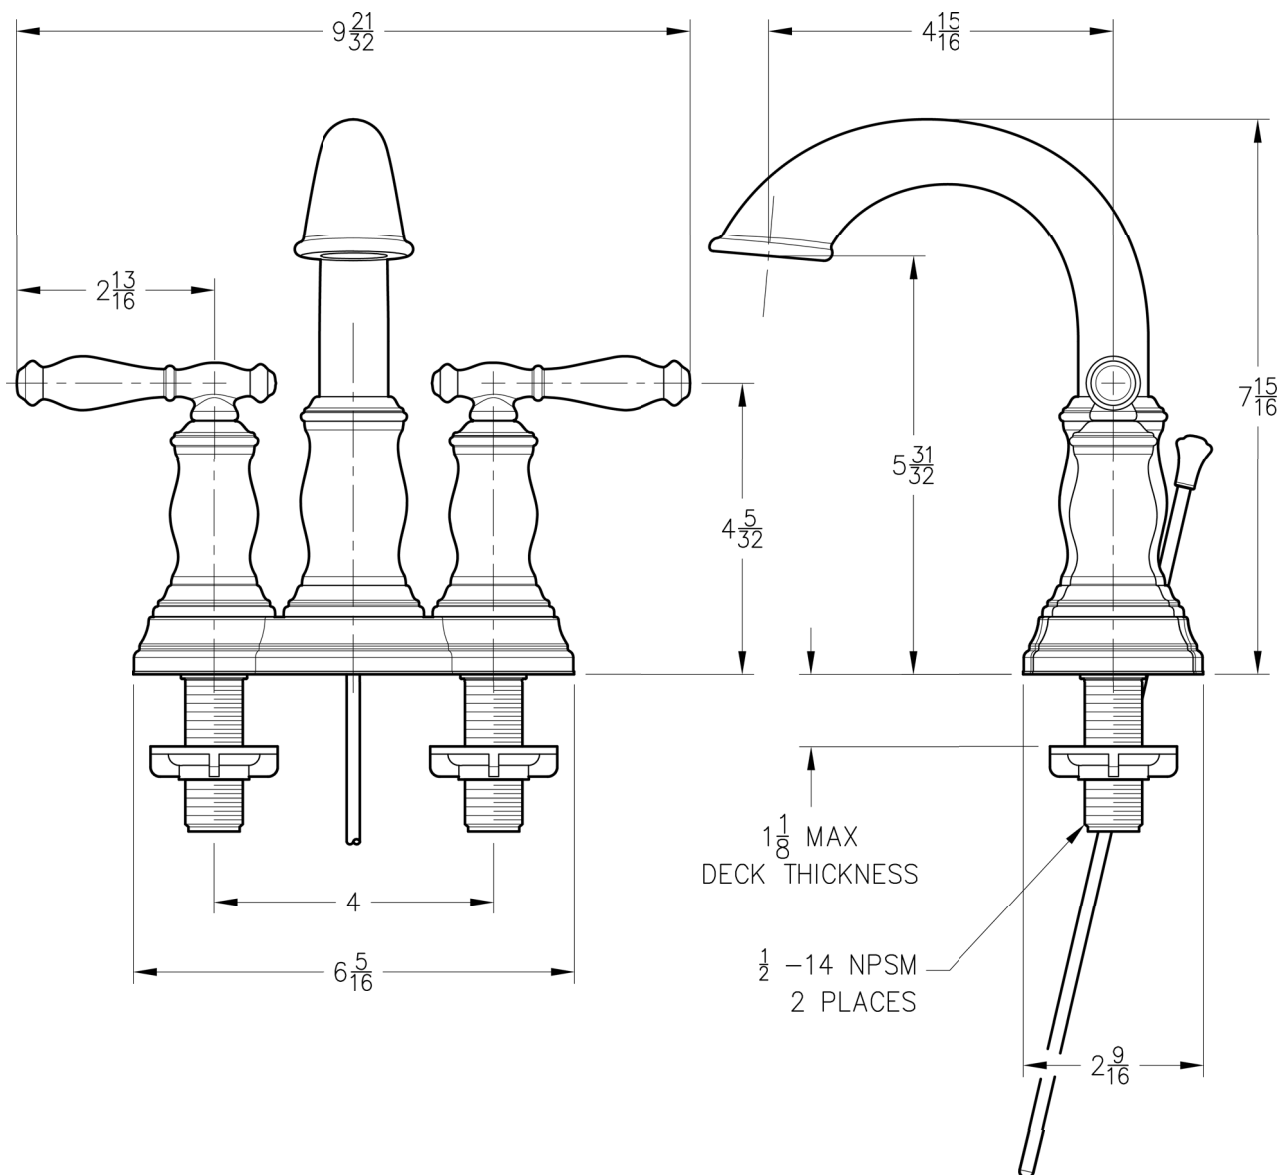

# INSTALLATION DIMENSIONS

## 43 Series

HANOVER

<b>Critical Dimensions:</b>	
Minimum Hole Size	1 1/2 DIA End Holes, 1 DIA Middle Hole
Valve Centerline to Back Splash	1 5/8 Min.

## 4" Centerset Lavatory Faucet

**CAUTION:**  
When using the compression fittings in this package, with these types of installations, the installer must flare or bead the water supply lines to avoid blow-out conditions. Avoiding such steps in the installation of the unit may result in water damage.

Connect inlet supply lines by assembling brass supply nut (A), friction ring (B) and cone washer (C) onto 3/8" O.D. straight copper tube. Bead or flare. Wrench tighten.

Dimensions are in Inches

**1-800-PFAUCET** www.pricepfister.com  
19701 DaVinci, Lake Forest, CA 92610  
08/4/10