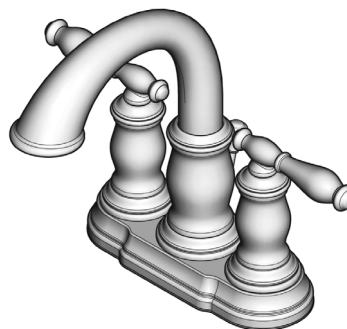

## 4" Centerset Lavatory Faucet

**CAUTION:**  
When using the compression fittings in this package, with these types of installations, the installer must flare or bead the water supply lines to avoid blow-out conditions. Avoiding such steps in the installation of the unit may result in water damage.

Connect inlet supply lines by assembling brass supply nut (A), friction ring (B) and cone washer (C) onto 3/8" O.D. straight copper tube. Bead or flare. Wrench tighten.

Dimensions are in Inches

**1-800-PFAUCET** www.pricepfister.com  
19701 DaVinci, Lake Forest, CA 92610  
08/4/10

## 43 Series

HANOVER

**4" Centerset Lavatory Faucet**

- Two-Handle
- 3-Hole Installation
- 1/4 Turn Ceramic Disc Valves

<b>Finishes</b>	F-043-TMCK	F-043-TMY
Tuscan Bronze		X
Brushed Nickel	X	

<b>Features</b>	F-043-TMCK	F-043-TMY
Metal Handles	X	X
3-Hole Installation	X	X
Lead Free Compliant	X	X
ADA Compliant	X	X
Meets EPA Watersense Certification 1.5gpm, 5.7L/Min	X	X
¼ Turn Ceramic Disc Valves	X	X
Step-By-Step Installation Instructions	X	X
Pforever Warranty®	X	X