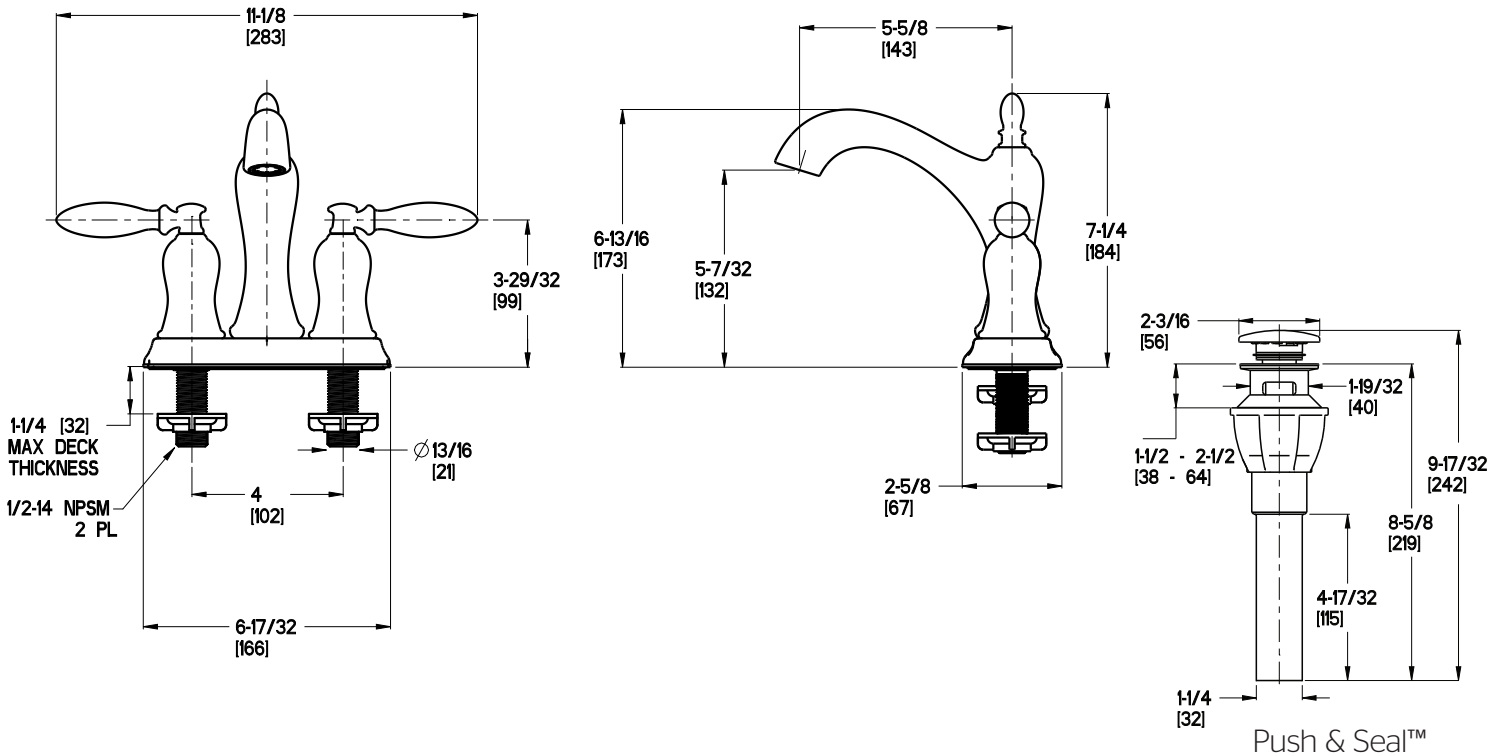

Arlington™ 4" Centerset Lavatory Faucet

F-048-ARKK Finish(KK)

F-048-ARYY Finish(YY)

Specifications

- 3-Hole Installation
- Pforever Seal
- Push & Seal™ Pop-Up

Features

- 3-Hole Installation
- Level Handles
- 1.5 GPM Flow Rate
- 1/2" NPT Treaded Connection
- Push and Seal™ Pop-Up
- TiteSeal™ Deck Plate
- Pforever Seal Ceramic Disc Valves
- Pforever Warranty®

Code Compliance

Pfister products are designed and manufactured in compliance with the following standards and codes:

- IAPMO Certified
- CSA B125 Certified
- ASME A112.18.1
- NSF 61/9 Annex G (Low lead)
- Cal Green Compliant
- EPA WaterSense Certification 1.5 gpm, 5.7 L/Min
- ADA Compliant-ANSI A117.1 (Lever handles only)

Dimensions

Ø1 Min to Ø1-1/2 Max. Deck Hole Openings