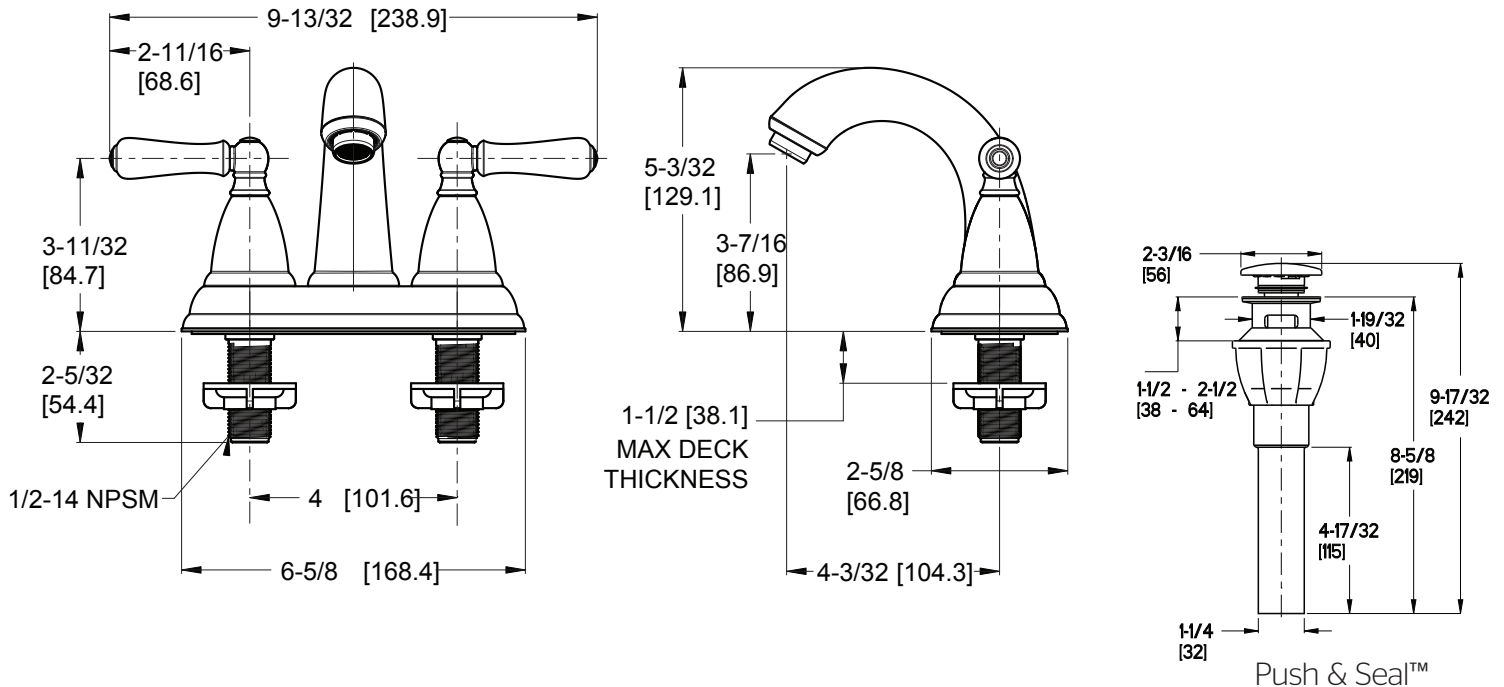

### Specifications

- 3-Hole Installation
- Pforever Seal
- Push & Seal™ Pop-Up

### Features

- 1.5 GPM Flow Rate
- All Metal Construction
- Washerless Cartridges
- 3-Hole Installation
- Fixed Hub
- Mounting Hardware Included
- Push and Seal™ Pop-Up
- Pforever Seal Ceramic Disc Valves
- Pforever Warranty®

### Dimensions

Ø1 Min to Ø1-1/2 Max. Deck Hole Openings