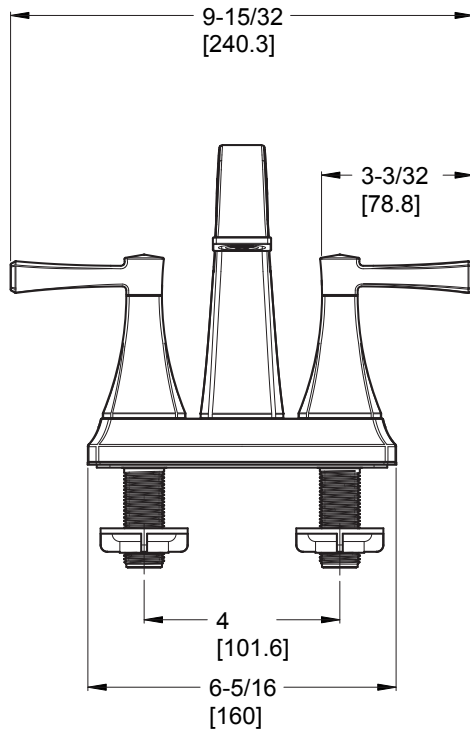

## Specifications

- 3-Hole Installation
- Push & Seal™ Pop-Up

### Features

- 1.5 GPM Flow Rate
- Fixed Hub
- 3-Hole Installation
- High Arc Spout
- Mounting Hardware Included
- TiteSeal™ Deckplate
- PVD Finish (KK Finish Only)
- Push & Seal™ Pop-Up
- Pforever Warranty®

## Dimensions

Ø1 Min to Ø1-1/2 Max. Deck Hole Openings