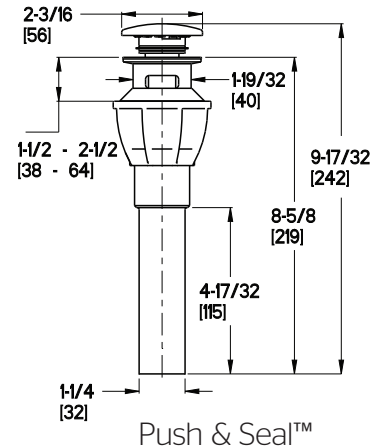

## Specifications

- 3-Hole Installation
- Push & Seal™ Pop-Up

### Features

- 1.5 GPM Flow Rate
- Fixed Hub
- 3-Hole Installation
- High Arc Spout
- Mounting Hardware Included
- TiteSeal™ Deckplate
- PVD Finish (KK Finish Only)
- Push & Seal™ Pop-Up
- Pforever Warranty®

## Dimensions

Ø1 Min to Ø1-1/2 Max. Deck Hole Openings