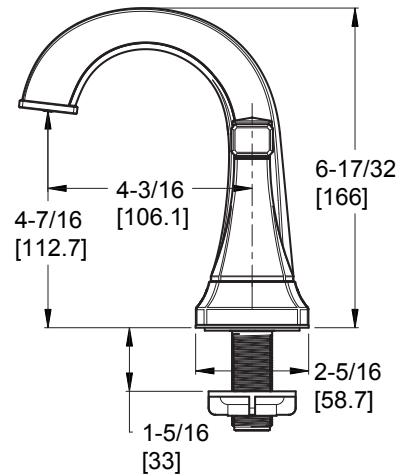

### 4" Centerset Lavatory Faucet

- F-048-HLCC Finish(CC)
- F-048-HLKK Finish(KK)
- F-048-HLYY Finish(Y)

## Specifications

- 3-Hole Installation
- Push & Seal™ Pop-Up

### Features

- 1.5 GPM Flow Rate
- Fixed Hub
- 3-Hole Installation
- High Arc Spout
- Mounting Hardware Included
- TiteSeal™ Deckplate
- PVD Finish (KK Finish Only)
- Push & Seal™ Pop-Up
- Pforever Warranty®

## Dimensions

Ø1 Min to Ø1-1/2 Max. Deck Hole Openings