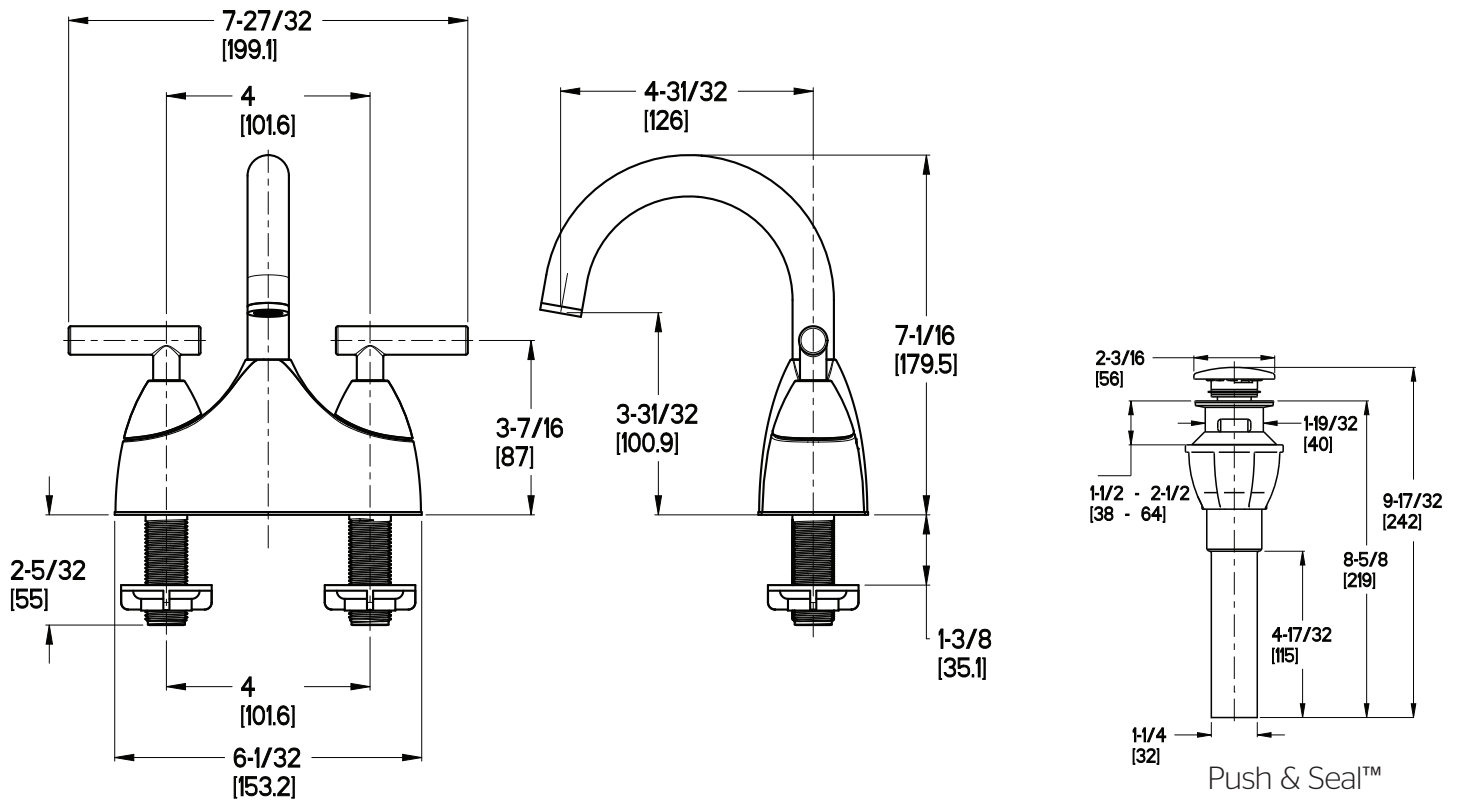

Contempra™ 4" Centerset Lavatory Faucet

- F-048-NCOO Finish(C)
- F-048-NKOO Finish(K)

Specifications

- 3-Hole Installation
- Pforever Seal
- Push & Seal™ Pop-Up

Features

- 1.5 GPM Flow Rate
- All Metal Construction
- Fixed Hub
- High Arc Spout
- Mounting Hardware Included
- Mounting Posts Included
- Push and Seal™ Pop-Up
- Pforever Seal Ceramic Disc Valves
- Pforever Warranty®

Code Compliance

Pfister products are designed and manufactured in compliance with the following standards and codes:

- IAPMO Certified
- CSA B125 Certified
- ASME A112.18.1
- NSF 61/9 Annex G (Low lead)
- Cal Green Compliant
- EPA WaterSense Certification 1.5 gpm, 5.7 L/Min
- ADA Compliant-ANSI A117.1 (Lever handles only)

Dimensions

Ø1 Min to Ø1-1/2 Max. Deck Hole Openings