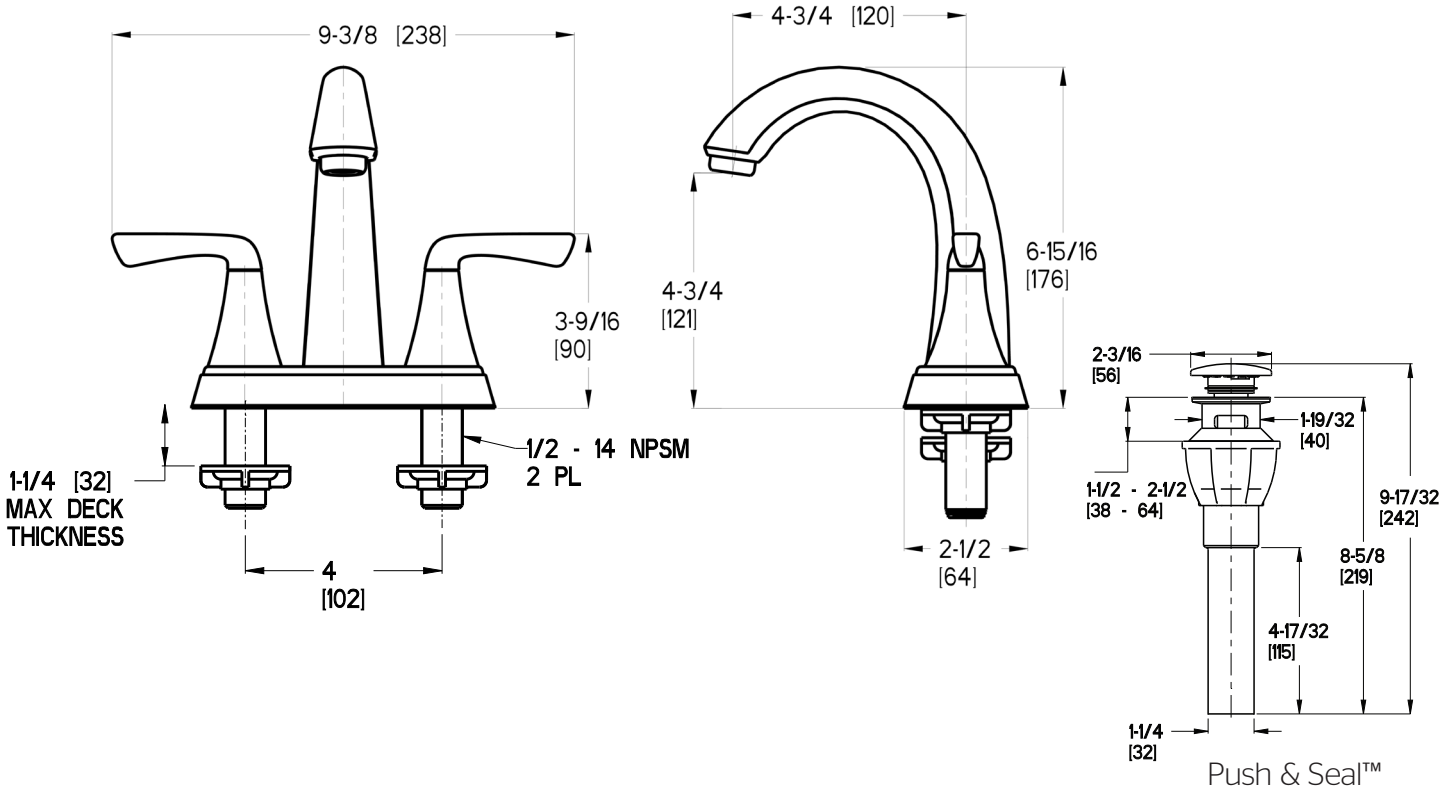

4" Centerset Lavatory Faucet

- F-048-SLCC Finish(CC)
- F-048-SLKK Finish(KK)
- F-048-SLYY Finish(Y Y)

Specifications

Features

- Metal Lever Handles
- 3-Hole Installation
- High Arc Spout
- Push & Seal™ Pop-Up
- Pforever Seal Ceramic Disc Valve
- Pforever Warranty®

Dimensions

Ø1 Min to Ø1-1/2 Max. Deck Hole Openings