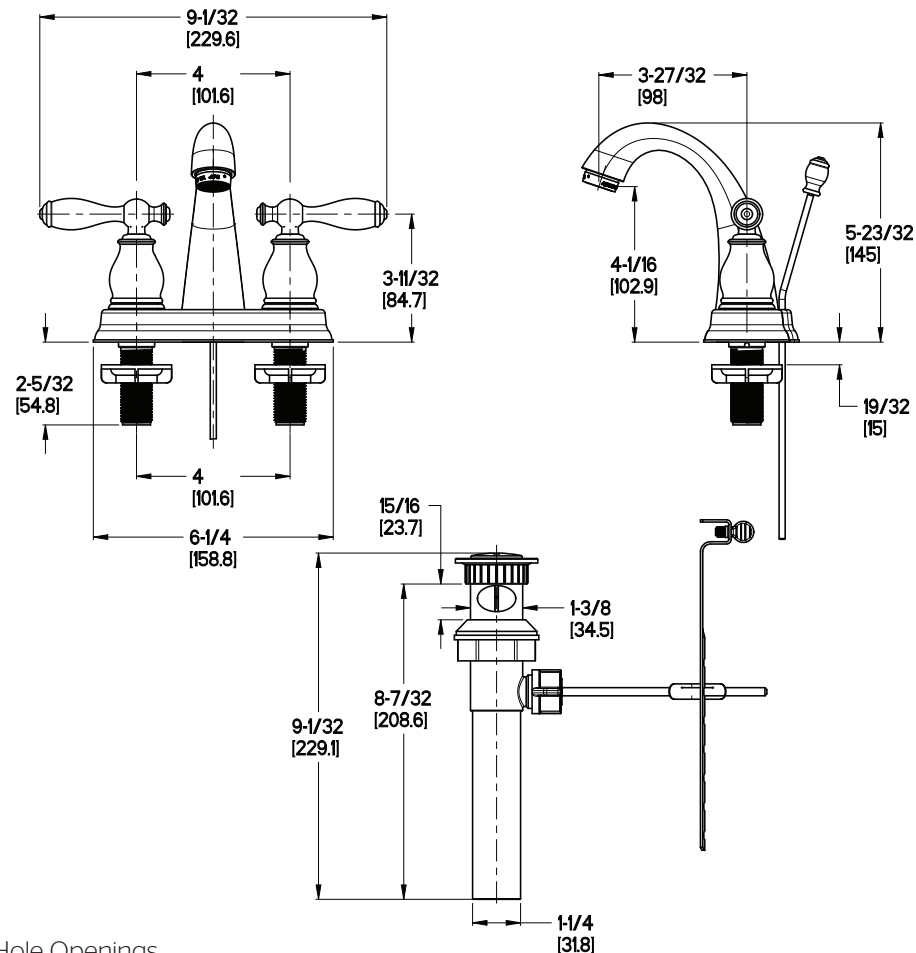

### Specifications

- 3-Hole Installation
- Pforever Seal
- Push & Seal™ Pop-Up

### Features

- 1.5 GPM Flow Rate
- 3-Hole Installation
- All Metal Construction
- Mounting Hardware Included
- Mounting Posts Included
- Pull Up Rod Included
- Pforever Seal Ceramic Disc Valves
- Pforever Warranty®

### Dimensions

Ø1 Min to Ø1-1/2 Max. Deck Hole Openings