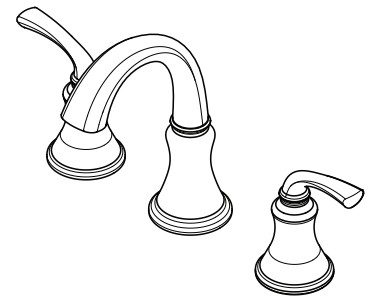

8" Widespread Lavatory Faucet

- F-049-SOCC Finish(CC)
- F-049-SOKK Finish(KK)
- F-049-SOYY Finish(Y)

Specifications

Features

- Fixed Hub
- High Arc Spout
- Mounting Hardware Included
- Quick Install Tool
- Pfast Connect
- Push & Seal™ Pop-Up
- Pforever Seal Ceramic Disc Valve
- Pforever Warranty®

Dimensions