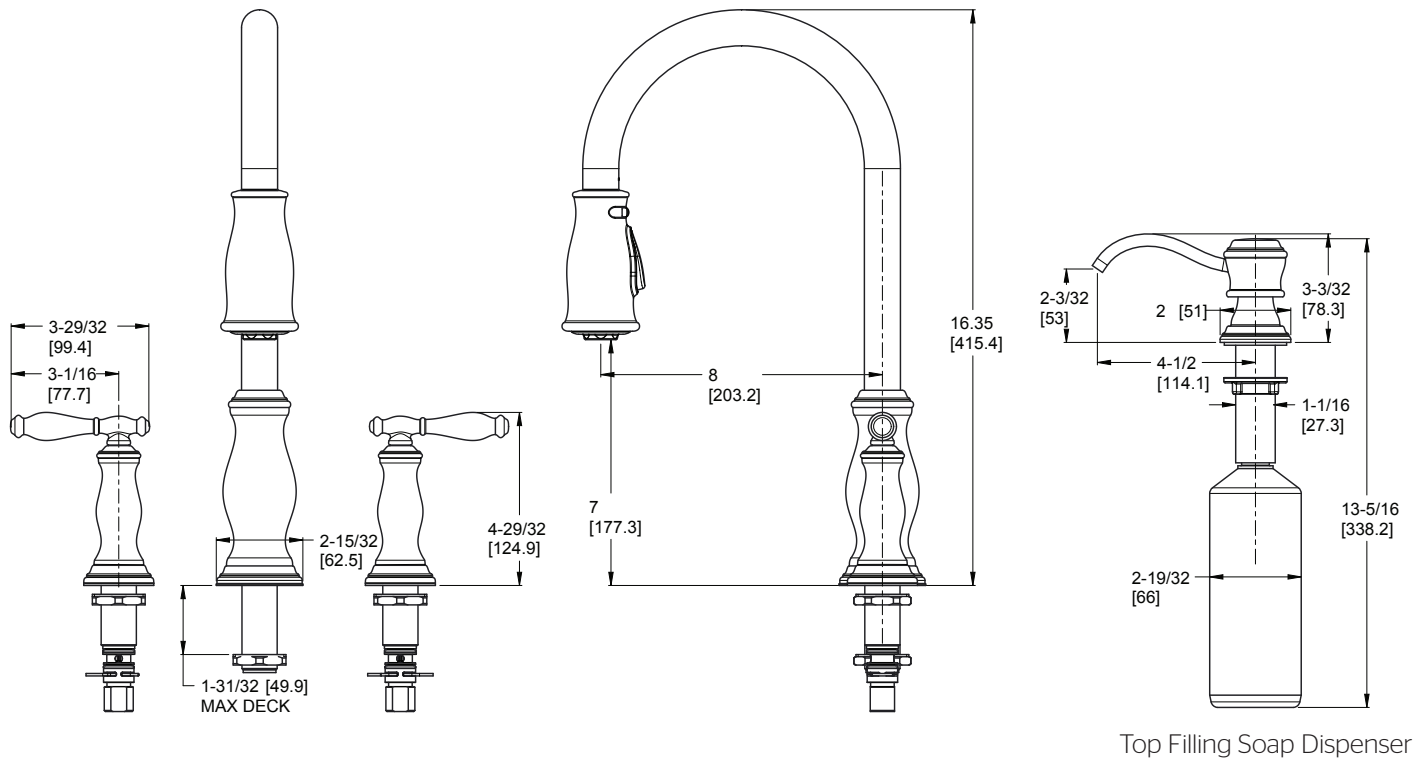

Specifications

- 3 or 4-Hole Installation
- Swivel Spout

Features

- 2.2 GPM Flow Rate
- 360° Rotating Spout
- 3 Function Pull-Down Sprayer
- Fixed Hub
- Mounting Hardware Included
- Pfast Connect
- Soap Dispenser Included
- Quick Install Tool
- Swivel Spout
- Pforever Seal Ceramic Disc Valve
- Pforever Warranty®

Code Compliance

Pfister products are designed and manufactured in compliance with the following standards and codes:

- IAPMO Certified
- CSA B125 Certified
- ASME A112.18.1
- NSF 61/9 Annex G (Low lead)
- ADA Compliant-ANSI A117.1 (Lever handles only)

Dimensions

Ø1-3/8 Min to Ø1-1/2 Max. Deck Hole Openings