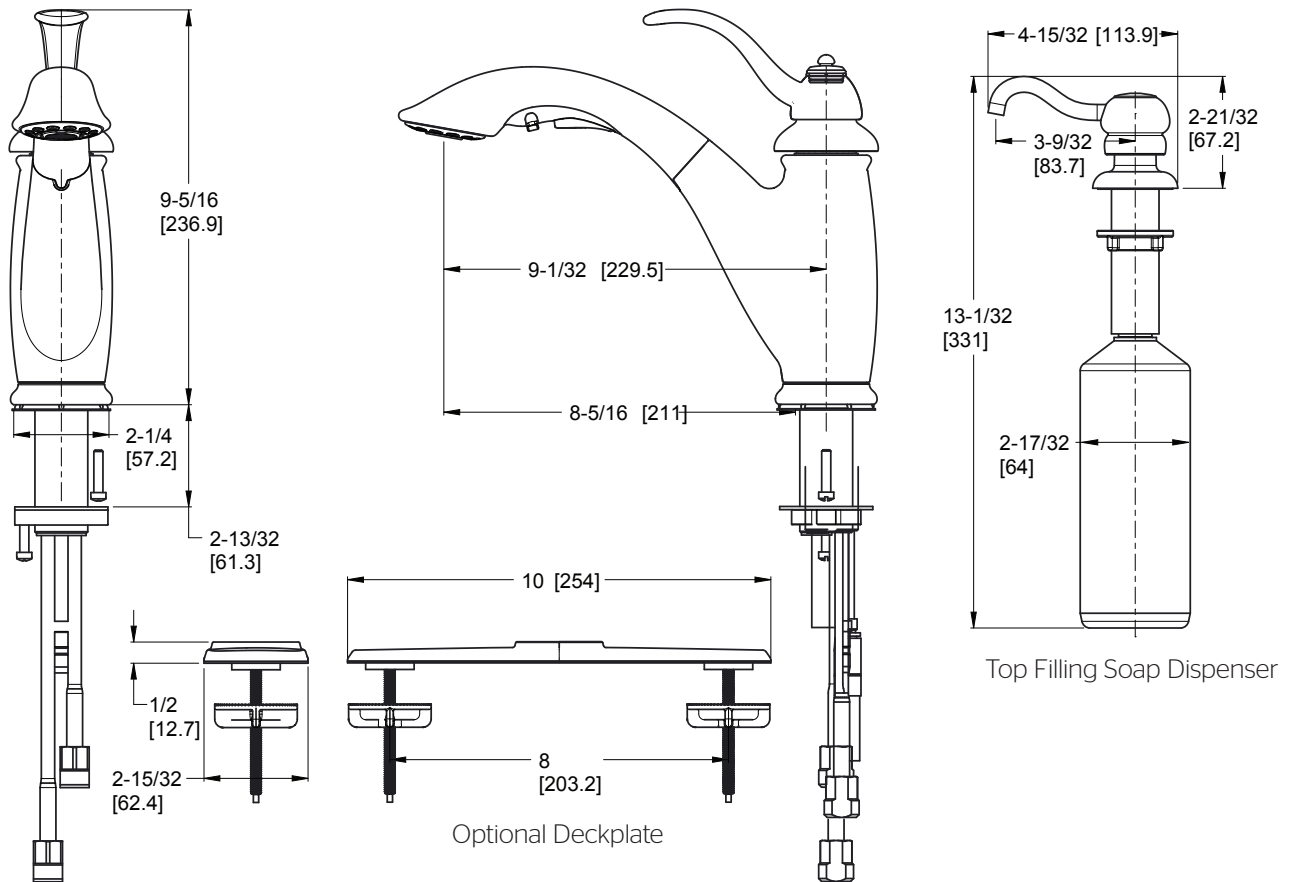

Marielle™ Pull-Out Kitchen Faucet

F532-7PYY Finish(YY)

Specifications

- 1 or 3-Hole Installation Spout
- 2 Function Spray Head
- Pforever Seal

Features

- 2.2 GPM Flow Rate
- 1 or 3-Hole Installation; Deck Plate or Single Hole Mounting Option
- Optional Deckplate
- 2 Function Pull-Out Sprayer
- All Metal Construction
- Mounting Hardware Included
- Pfast Connect
- Swivel Spout
- Soap Dispenser Included
- Pforever Seal Ceramic Disc Valve
- Pforever Warranty®

Code Compliance

Pfister products are designed and manufactured in compliance with the following standards and codes:

- IAPMO Certified
- CSA B125 Certified
- ASME A112.18.1
- NSF 61/9 Annex G (Low lead)
- ADA Compliant-ANSI A117.1 (Lever handles only)

Dimensions

Ø1-3/8 Min to Ø1-1/2 Max. Deck Hole Openings