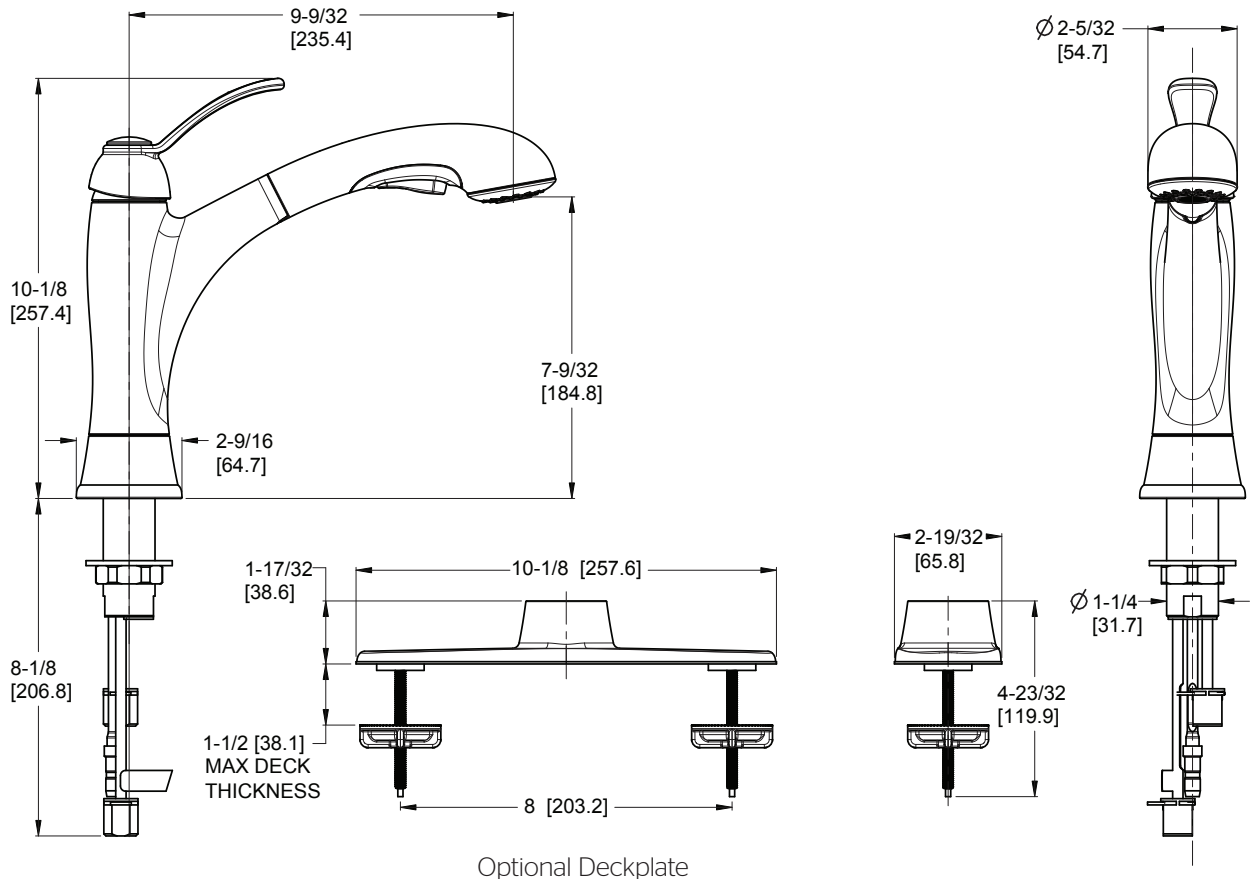

Clairmont™ Pull-Out Kitchen Faucet

- F-534-7CMC Finish(C)
- F-534-7CMS Finish(S)

Specifications

Features

- 2.2 GPM Flow Rate
- 2 Function Pullout Sprayer
- 55" Nylon Braided Hose
- High Arc Swivel Spout
- Mounting Hardware Included
- Optional Deckplate
- Pfast Connect
- Quick Install Tool
- Pforever Seal Ceramic Disc Valve
- Pforever Warranty®

Code Compliance

Pfister products are designed and manufactured in compliance with the following standards and codes:

- IAPMO Certified
- CSA B125 Certified
- ASME A112.18.1
- NSF 61/9 Annex G (Low lead)
- Cal Green Compliant
- ADA Compliant-ANSI A117.1 (Lever handles only)

Dimensions

Ø1-3/8 Min to Ø1-1/2 Max. Deck Hole Openings