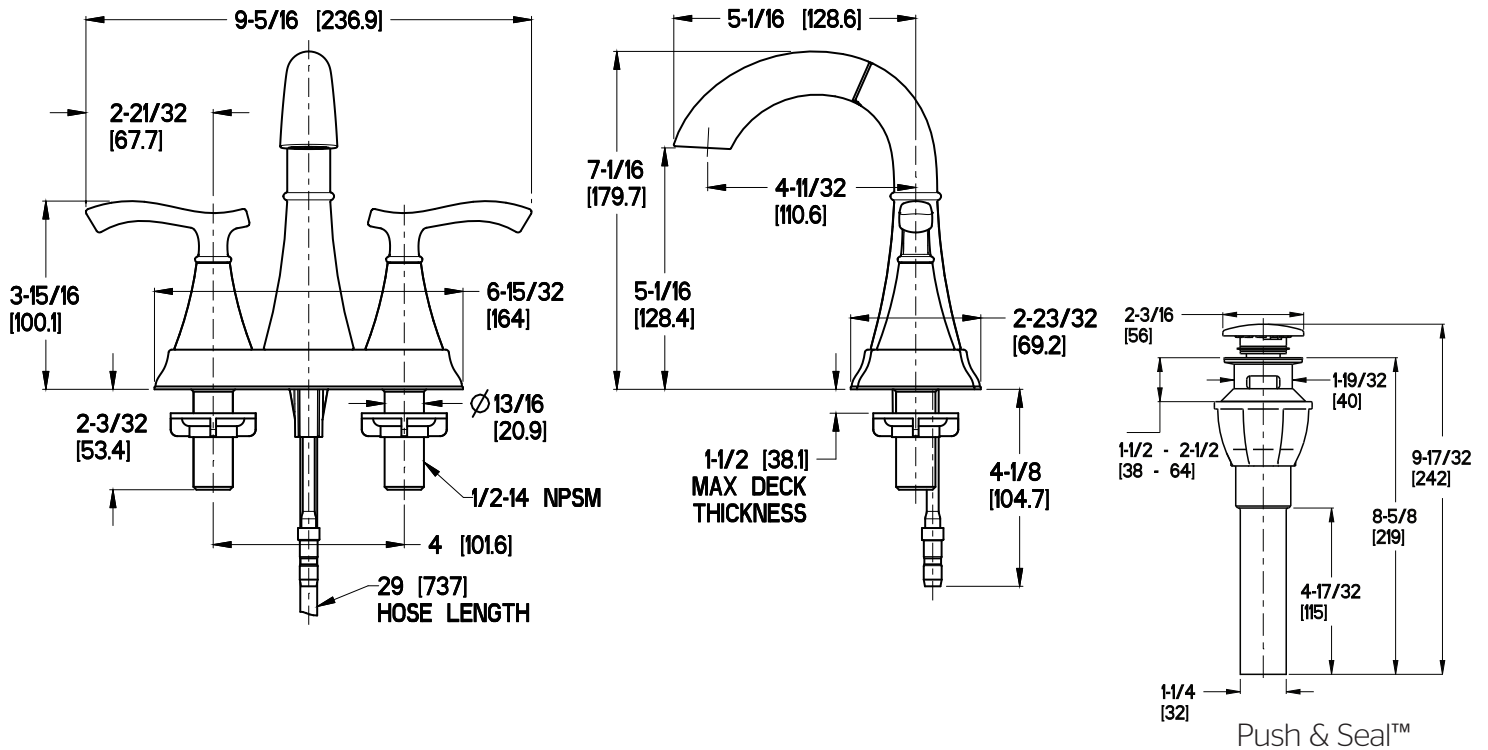

### 4" Centerset Lavatory Faucet

F-548-IDKK Finish(KK)

F-548-IDYY Finish(YY)

## Dimensions

$\varnothing$ 1 Min to  $\varnothing$ 1-1/2 Max. Deck Hole Openings