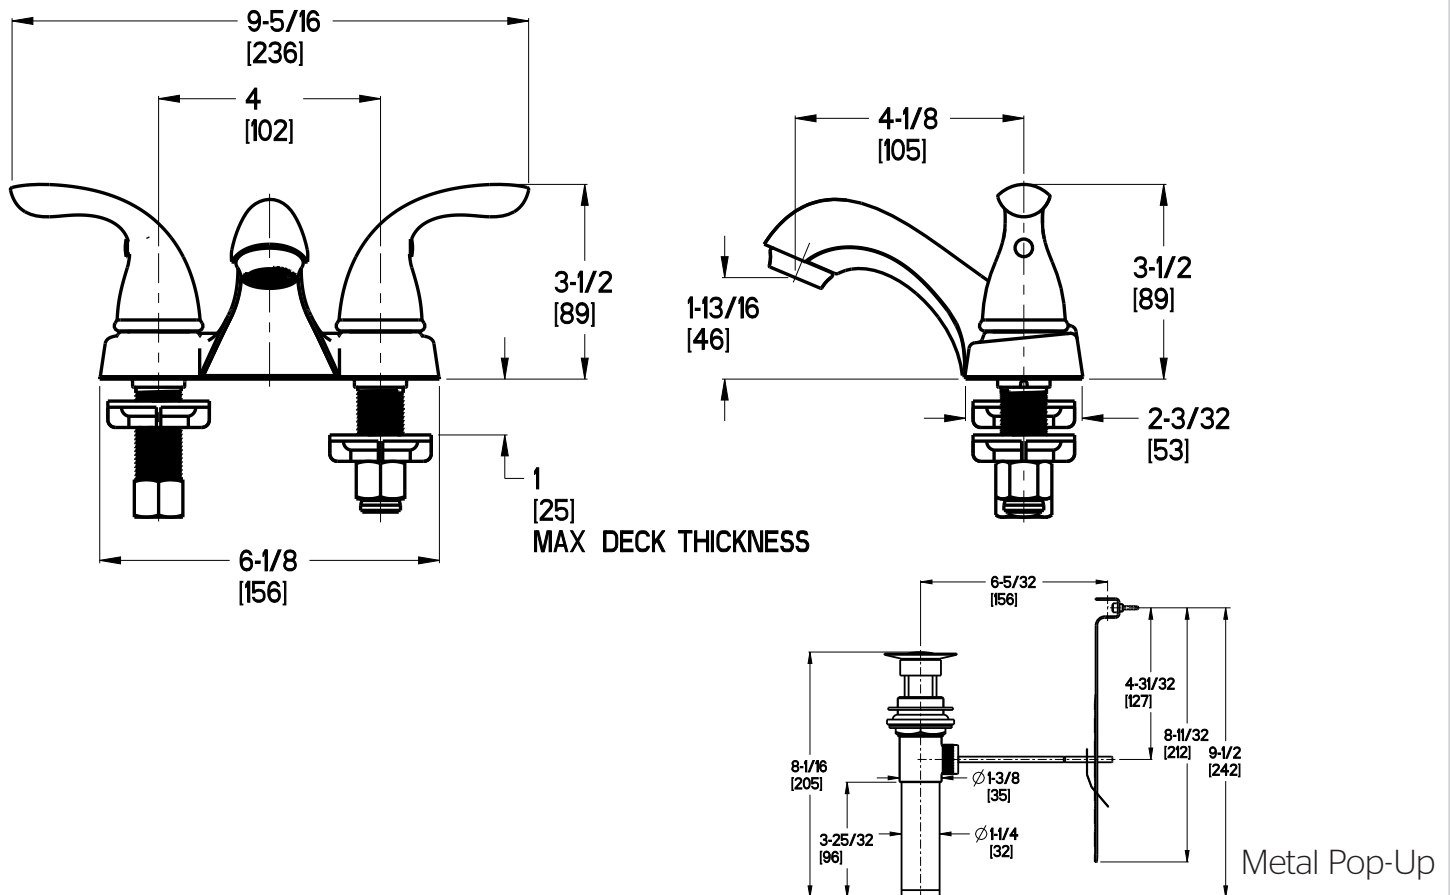

Pfirst Series™ 4" Centerset Lavatory Faucet

- G143-5100 Finish(PC)
- G143-6100 Finish(PC)
- G143-610K Finish(KK)
- G143-610Y Finish(Y)

Specifications

- Two-Handle
- 3-Hole Installation
- Pforever Seal

Features

Dimensions

Ø1 Min to Ø1-1/2 Max. Deck Hole Openings