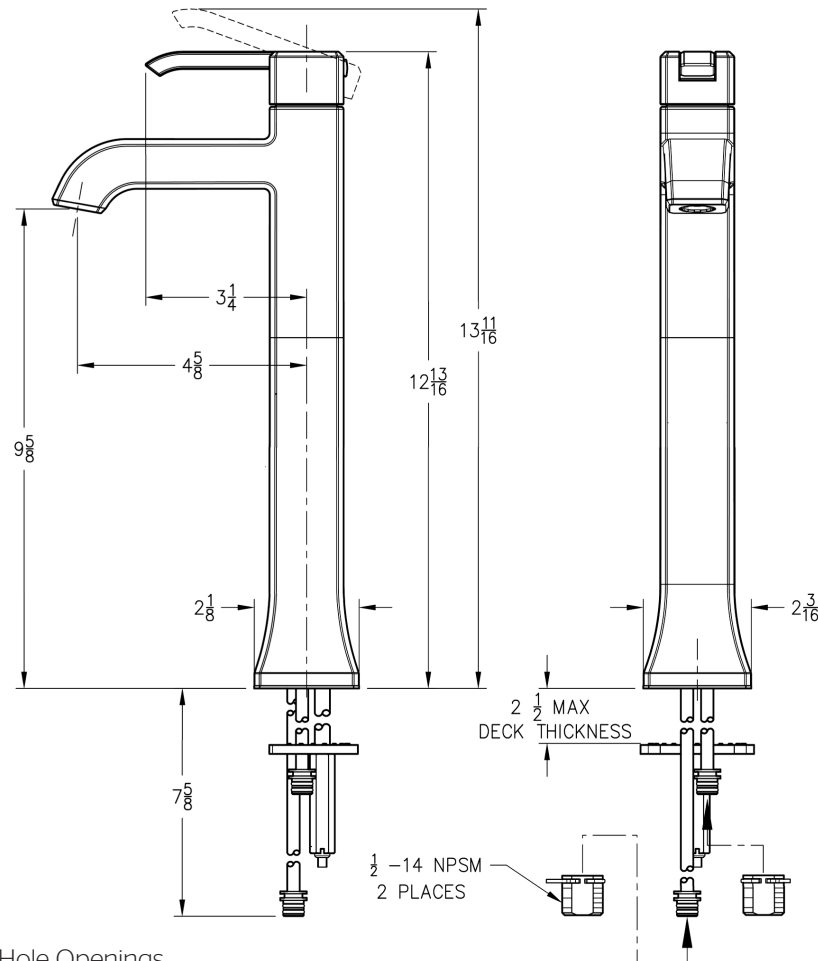

Park Avenue™ Vessel Faucet

- GT40-FEOC Finish(CC)
- GT40-FEOD Finish(DD)
- GT40-FEOK Finish(KK)
- GT40-FEOY Finish(YY)

- Lever Handles
- 1 or 3-Hole Installation
- Pforever Seal

Specifications

Features

- Quick Connect Installation
- Lever Handle
- Install With or Without Deck Plate
- Pforever Seal Ceramic Disc Valve
- Pforever Warranty®

Code Compliance

Pfister products are designed and manufactured in compliance with the following standards and codes:

- IAPMO Certified
- CSA B125 Certified
- ASME A112.18.1
- NSF 61/9 Annex G (Low lead)
- Cal Green Compliant
- EPA WaterSense Certification 1.5 gpm, 5.7 L/Min
- ADA Compliant-ANSI A117.1 (Lever handles only)

Dimensions

Ø1 Min to Ø1-1/2 Max. Deck Hole Openings