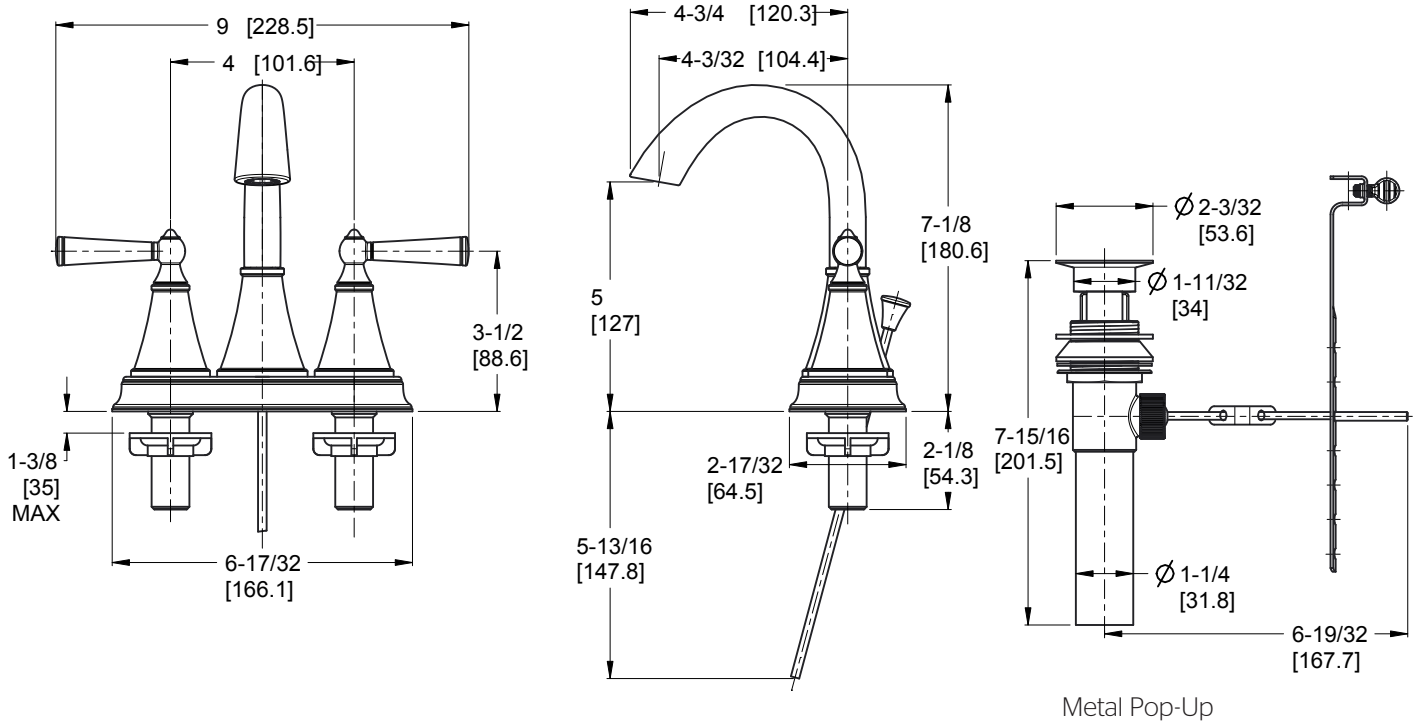

Saxton™ 4" Centerset Lavatory Faucet

- GT48-GLOC Finish(C)
- GT48-GLOK Finish(K)
- GT48-GLOY Finish(Y)

Specifications

- All Metal Construction

Features

- 1.5 GPM Flow Rate
- All Metal Construction
- Fixed Hub
- Metal Pop-Up
- Mounting Hardware Included
- Pforever Seal Ceramic Disc Valve
- Pforever Warranty®

Code Compliance

Pfister products are designed and manufactured in compliance with the following standards and codes:

- IAPMO Certified
- CSA B125 Certified
- ASME A112.18.1
- NSF 61/9 Annex G (Low lead)
- Cal Green Compliant
- ADA Compliant-ANSI A17.1 (Lever handles only)
- EPA WaterSense Certification 1.5 gpm, 5.7L/Min

Dimensions

\varnothing 1 Min to \varnothing 1-1/2 Max. Deck Hole Openings