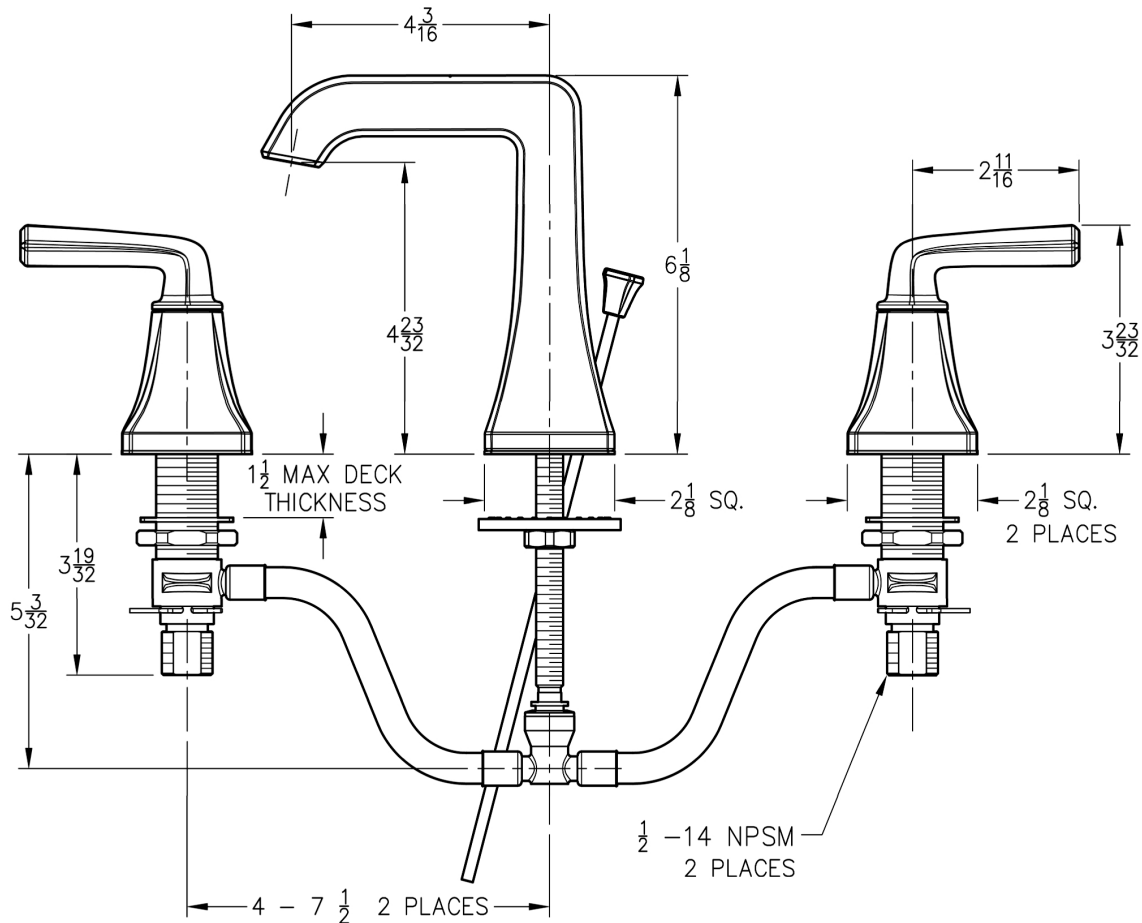

### Specifications

- Lever Handles
- 3-Hole Installation
- Pforever Seal

### Features

- Quick Connect Installation
- Lever Handles
- 3-Hole Installation
- Metal Pop-Up
- 8"-15" Variable Installation
- Pforever Seal Ceramic Disc Valve
- Pforever Warranty®

### Dimensions

Ø1 Min to Ø1-1/2 Max. Deck Hole Openings