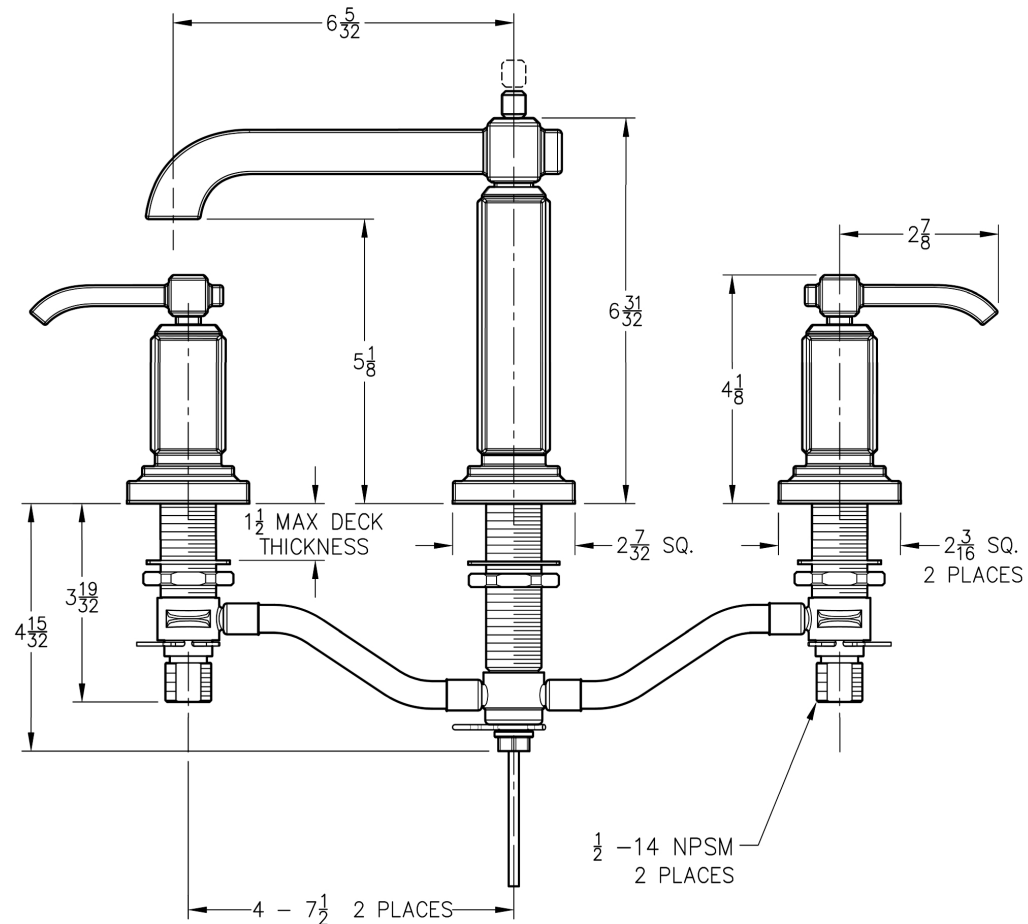

Carnegie™ 8"-15" Widespread Faucet

- GT49-WEOC Finish(CC)
- GT49-WEOD Finish(DD)
- GT49-WEOK Finish(KK)
- GT49-WE0Y Finish(Y Y)

- Lever Handles
- 3-Hole Installation
- Pforever Seal
- Solid Brass Construction

Specifications

Features

- Quick Connect Installation
- Metal Lever Handles
- 8"-15" Variable Handles
- Metal Pop-Up
- Pforever Seal Cermaic Disc Valve
- Pforever Warranty®

Code Compliance

Pfister products are designed and manufactured in compliance with the following standards and codes:

Dimensions

Ø1 Min to Ø1-1/2 Max. Deck Hole Openings