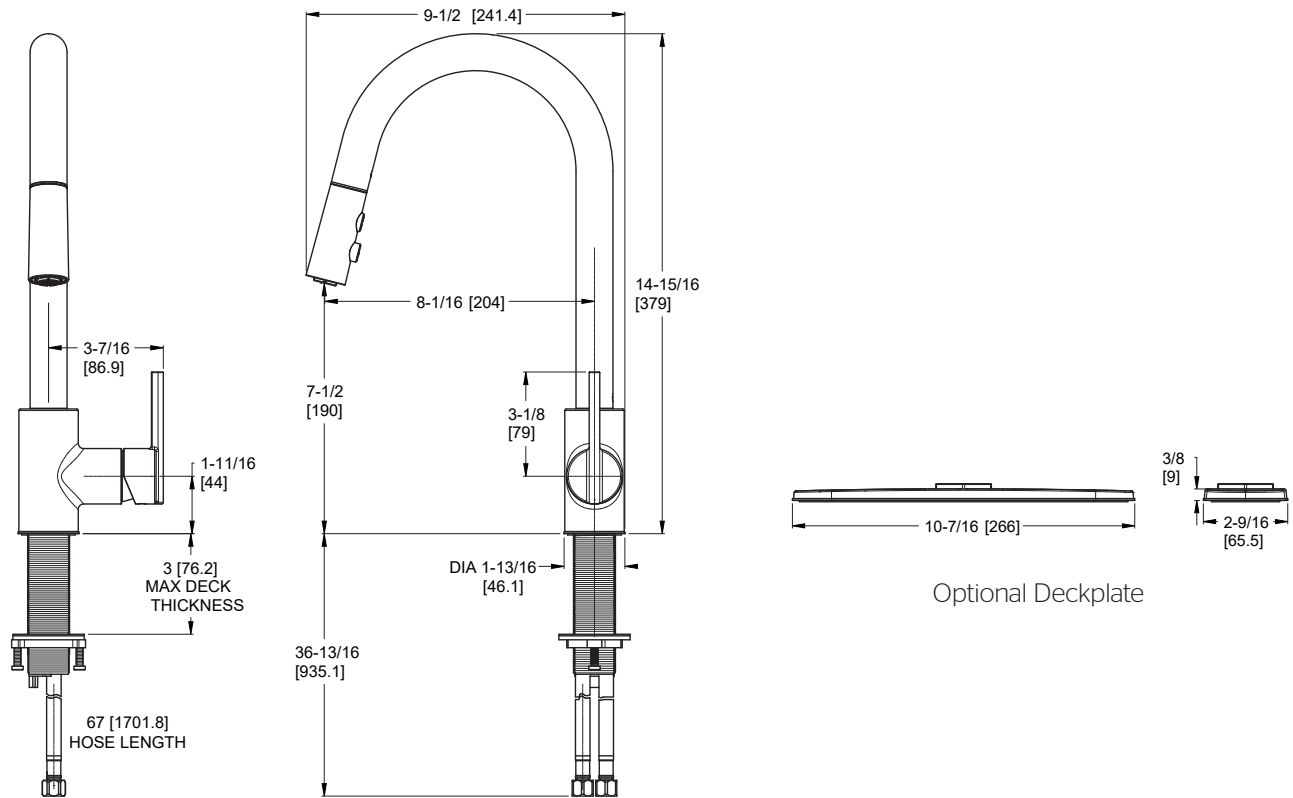

### Features

- 1.8 GPM Flow Rate
- 2 Function Pull-Down Sprayer (Spray and Stream)
- 3/8" Connections
- 36" Integrated Nylon Braided Supply Lines
- 360° Rotating High Arc Spout
- 15" Pull-Down Hose Length
- Nylon Hose
- AutoDock™ Self-Retracting Sprayhead
- Forward Handle Operation
- Optional Deckplate, Order 961-276\* Separately
- Wipe Clean™ Nozzles
- Pfaster Connect™
- TiteSeal™ Technology
- Pforever Seal™ Ceramic Disc Valve
- Pforever Warranty®

### Dimensions

Ø1-3/8 Min to Ø1-1/2 Max. Deck Hole Openings