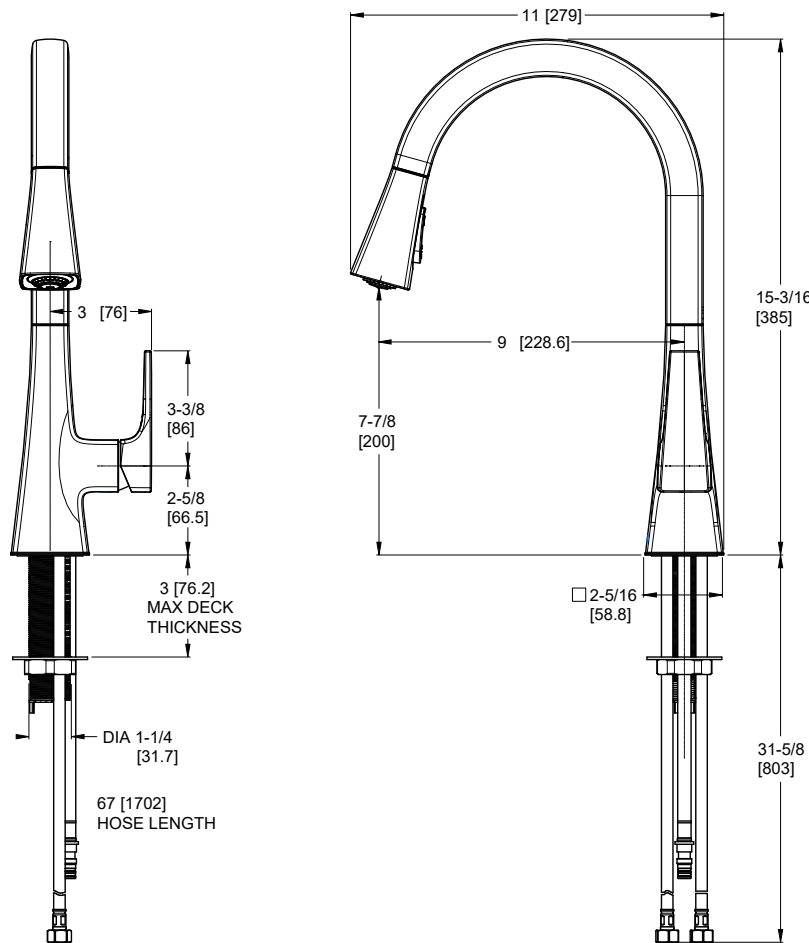

Pfirst Modern™ Pull-Down Kitchen Faucet

- GT529-PFMB Finish(B)
- GT529-PFMBG Finish(BG)
- GT529-PFMC Finish(C)
- GT529-PFMS Finish(S)

Specifications

- AutoDock™ Sprayhead
- Pforever Seal™

Features

- 1.8 GPM Flow Rate
- 1-Hole Installation
- 2 Function Pull-Down Sprayer (Stream and Spray)
- 360° Rotating High Arc Spout
- 3/8" Connections
- AutoDock™ Sprayhead Docking
- 16" Extended Hose Length
- Nylon Braided Hose
- Nylon Braided Supply Lines
- Forward Handle Operation
- Optional Deckplate Available, Order 961-285* Separately
- Pfast Connect™
- TiteSeal™ Technology
- Wipe Clean Nozzles
- Pforever Seal™ Ceramic Disc Valve
- Limited Lifetime Warranty

Dimensions

Optional Aerators Available	
GPM	Part Number
1.0 GPM	941-4440
1.5 GPM	941-683

Optional Deckplate 961-285*

Ø1-3/8 Min to Ø1-1/2 Max. Deck Hole Openings