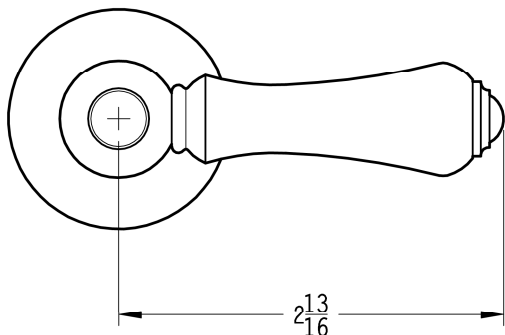

Features	HHL-BCMB	HHL-BCMCK	HHL-BDXD	HHL-BKMK	HHL-BLBC	HHL-BLBP	HHL-BLBW	HHL-BLBZ	HHL-BPMK	HHS-BCMB	HHS-BCMCK	HHS-BKMK	HHS-BLBC	HHS-BLBP	HHS-BLBW	HHS-BLBZ	HHS-BPMK
For 4" Centerset Faucets										X	X	X	X	X	X	X	X
For Widespread, Mini-Widespread and Roman Tub Faucets	X	X	X	X	X	X	X	X	X								
Kit Contains Two Handles	X	X	X	X	X	X	X	X	X	X	X	X	X	X	X	X	X
Metal Lever Handles	X	X	X	X	X	X	X	X	X	X	X	X	X	X	X	X	X
Pforever Warranty®	X	X	X	X	X	X	X	X	X	X	X	X	X	X	X	X	X

Price Pfister®
 Pfreshest Ideas in Pfaucets.

SGL-HHS-HHL Series

Hub & Handle Trim

HHL

HHS

Dimensions are in Inches

1-800-PFAUCET www.pricepfister.com
19701 DaVinci, Lake Forest, CA 92610
01/8/03

Price Pfister®
Pf Pfreshet Ideas in Pf faucets.