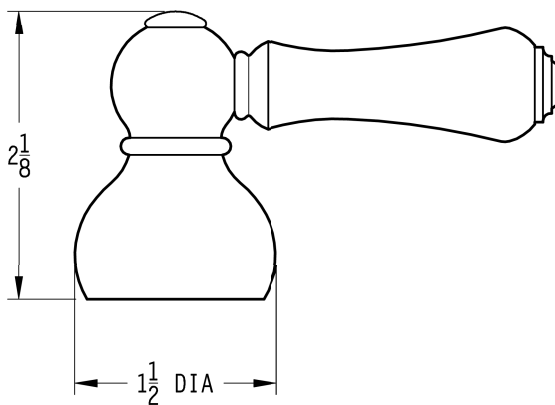

Price Pfister®
 Pfreshest Ideas in Pfaucets.

SGL-HHS-HHL Series

Hub & Handle Trim

HHL

HHS

Dimensions are in Inches

1-800-PFAUCET www.pricepfister.com
19701 DaVinci, Lake Forest, CA 92610
01/8/03

Price Pfister®
Pf Pfreshet Ideas in Pf faucets.