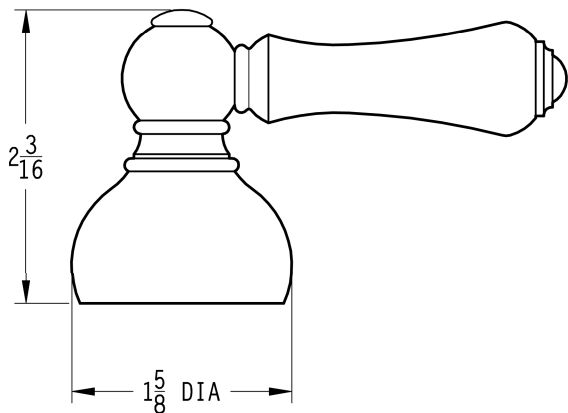

Price Pfister®
 Pfreshest Ideas in Pfaucets.

SGL-HHS-HHL Series

Hub & Handle Trim

HHL

HHS

Dimensions are in Inches

1-800-PFAUCET www.pricepfister.com
19701 DaVinci, Lake Forest, CA 92610
01/8/03

Price Pfister®
Pf Pfreshet Ideas in Pf faucets.