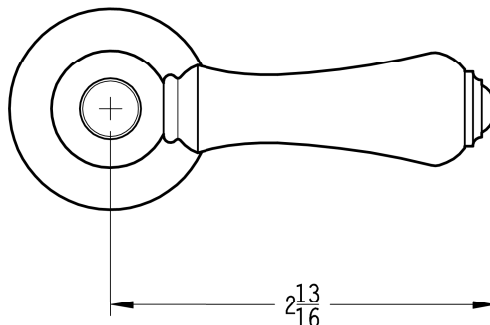

Features	HHL-BCMB	HHL-BCMCK	HHL-BDXD	HHL-BKMK	HHL-BLBC	HHL-BLBP	HHL-BLBW	HHL-BLBZ	HHL-BPMK	HHS-BCMB	HHS-BCMCK	HHS-BKMK	HHS-BLBC	HHS-BLBP	HHS-BLBW	HHS-BLBZ	HHS-BPMK
For 4" Centerset Faucets										X	X	X	X	X	X	X	X
For Widespread, Mini-Widespread and Roman Tub Faucets	X	X	X	X	X	X	X	X	X								
Kit Contains Two Handles	X	X	X	X	X	X	X	X	X	X	X	X	X	X	X	X	X
Metal Lever Handles	X	X	X	X	X	X	X	X	X	X	X	X	X	X	X	X	X
Pforever Warranty®	X	X	X	X	X	X	X	X	X	X	X	X	X	X	X	X	X

Price Pfister®
 Pfreshest Ideas in Pfaucets.

SGL-HHS-HHL Series

Hub & Handle Trim

HHL

HHS

Dimensions are in Inches

1-800-PFAUCET www.pricepfister.com
19701 DaVinci, Lake Forest, CA 92610
01/8/03

Price Pfister®
Pf Pfreshet Ideas in Pf faucets.