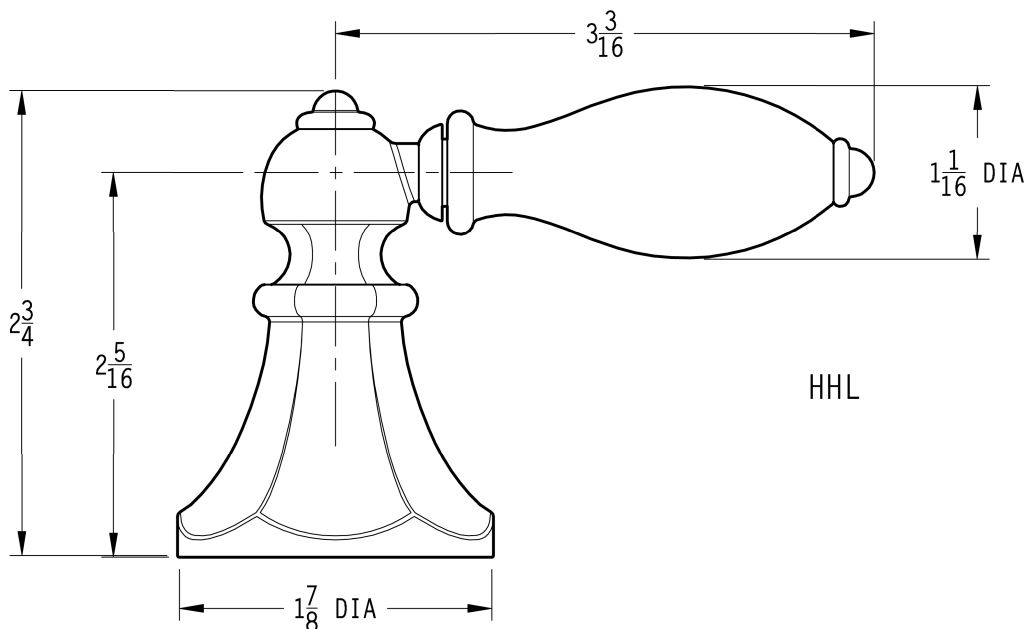

Project: _____

1-800-PFAUCET www.pricepfister.com
 19701 DaVinci, Lake Forest, CA 92610
 01/8/03

Contractor: _____

SS-HDL-24

SGL-HHS-HHL Series

Hub & Handle Trim

Dimensions are in Inches

1-800-PFAUCET www.pricepfister.com
 19701 DaVinci, Lake Forest, CA 92610
 01/8/03