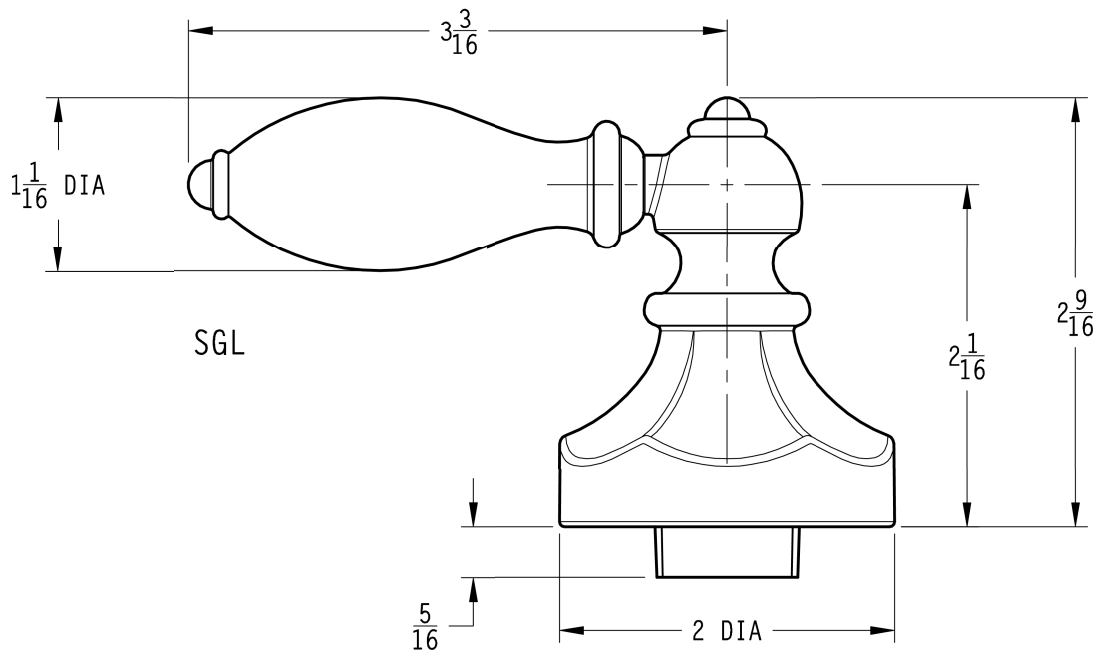

Project: _____

1-800-PFAUCET www.pricepfister.com
 19701 DaVinci, Lake Forest, CA 92610
 01/8/03

Contractor: _____

SS-HDL-24

SGL-HHS-HHL Series

Hub & Handle Trim

Dimensions are in Inches

1-800-PFAUCET www.pricepfister.com
 19701 DaVinci, Lake Forest, CA 92610
 01/8/03