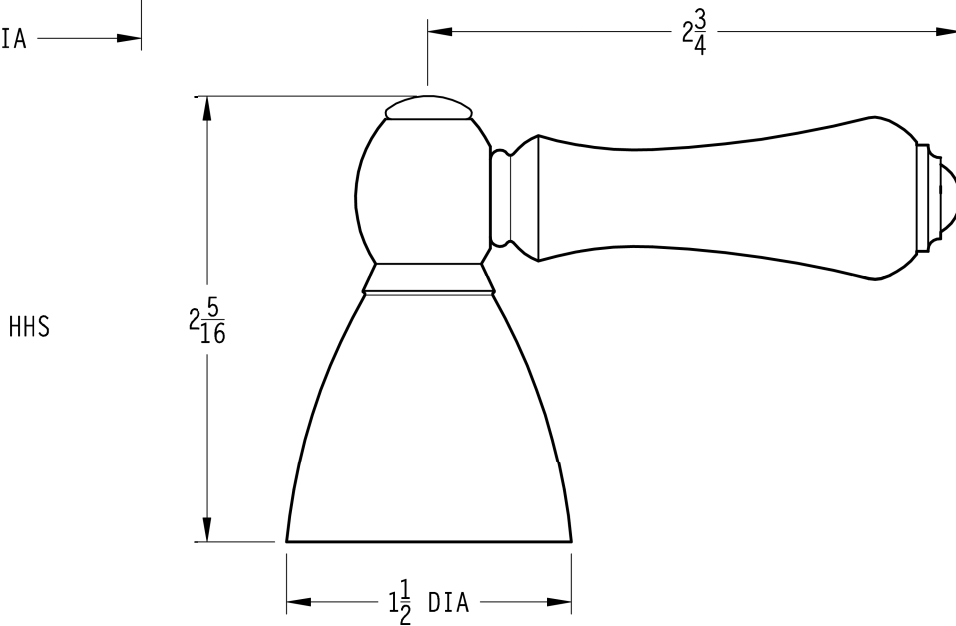

SGL-HHS-HHL Series

Hub & Handle Trim

HHL

HHS

Dimensions are in Inches

1-800-PFAUCET www.pricepfister.com
19701 DaVinci, Lake Forest, CA 92610
01/8/03

Price Pfister[®]
Pf Pfreshet Ideas in Pf faucets.