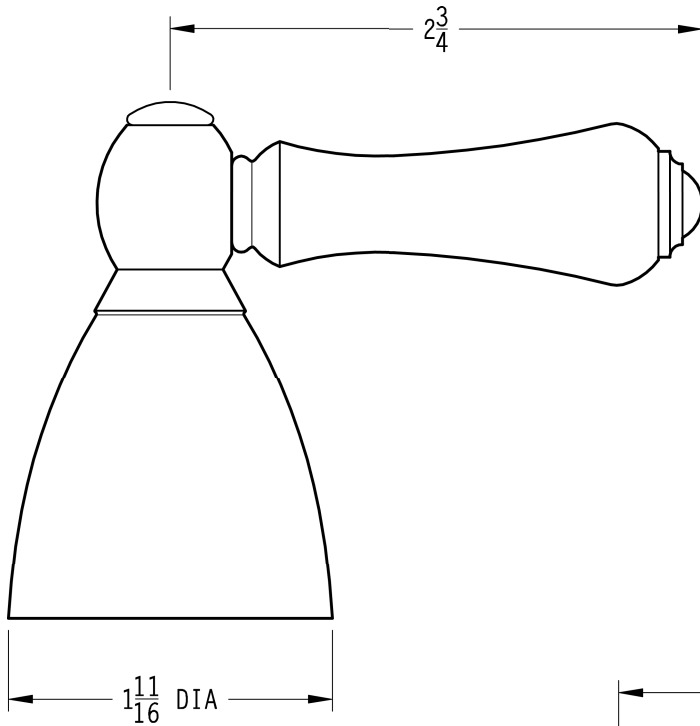

SGL-HHS-HHL Series

Hub & Handle Trim

HHL

HHS

Dimensions are in Inches

1-800-PFAUCET www.pricepfister.com
19701 DaVinci, Lake Forest, CA 92610
01/8/03

Price Pfister[®]
Pf Pfreshet Ideas in Pf faucets.