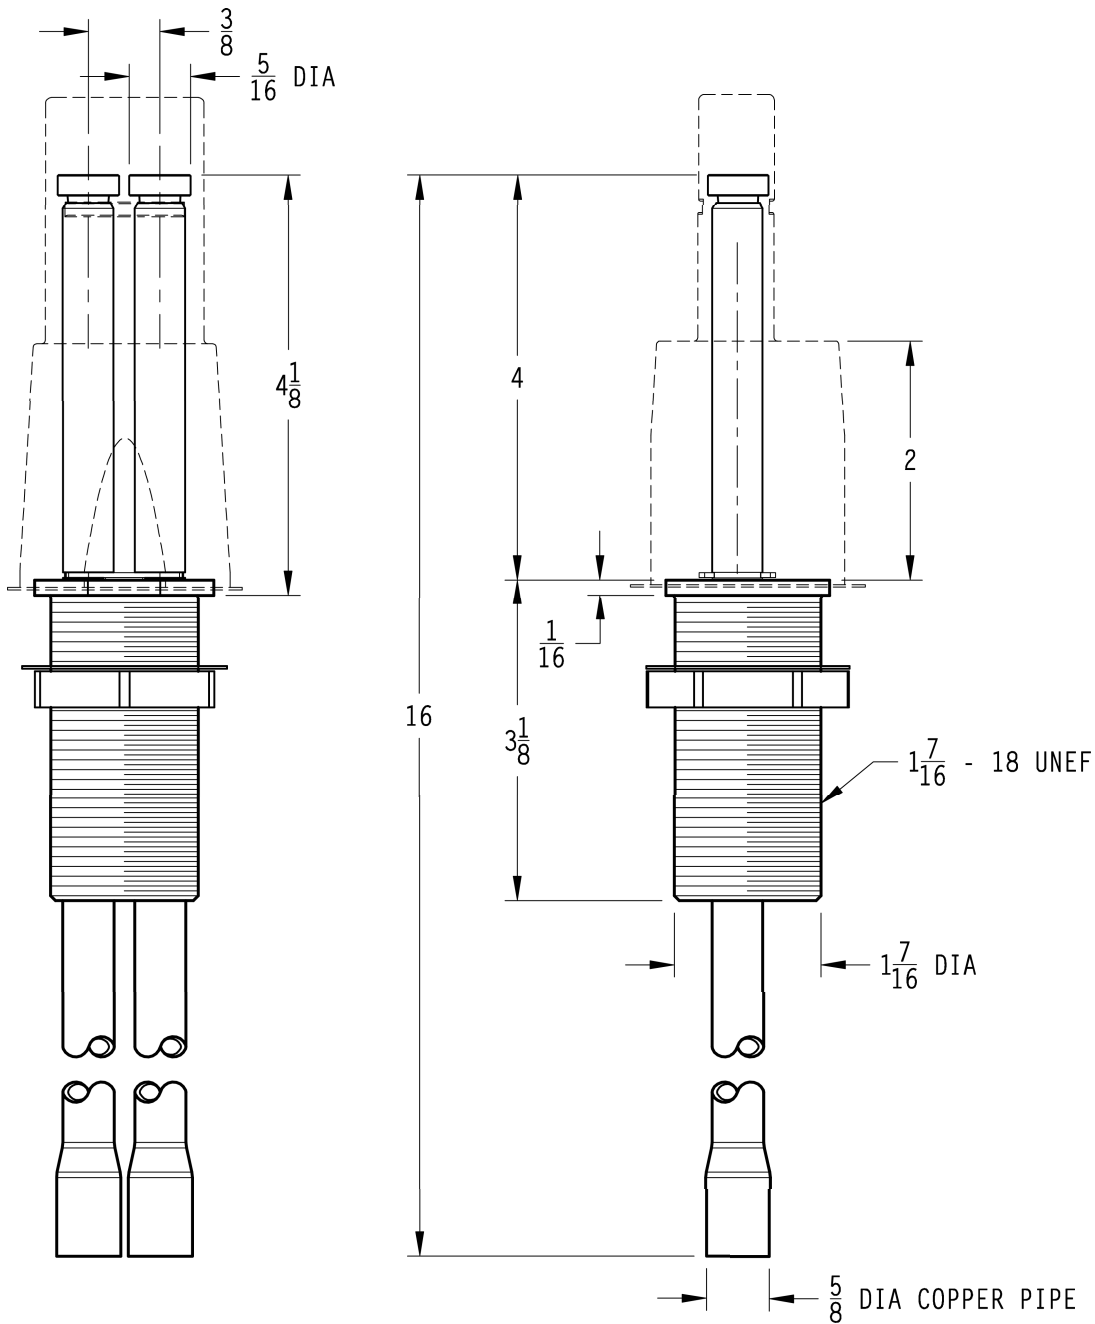

SX6 Series

Roman Tub Valve

Single Control
Single Hole Installation
Ceramic Disc Valve

	JX6-020R	SX6-020R
Finishes		
Unfinished	x	x

	JX6-020R	SX6-020R
Features		
Accommodates Up to 2½" of Finishing Material	x	x
Job Pack Quantities	x	
Pforever Warranty®	x	x

Price Pfister®

Pf Pfreshet Ideas in Pfaucets.

INSTALLATION DIMENSIONS

SX6 Series

Roman Tub Valve

Dimensions are in Inches

1-800-PFAUCET www.pricepfister.com
19701 DaVinci, Lake Forest, CA 92610
01/8/03

Price Pfister®
Pf Pfreshet Ideas in Pfaucets.