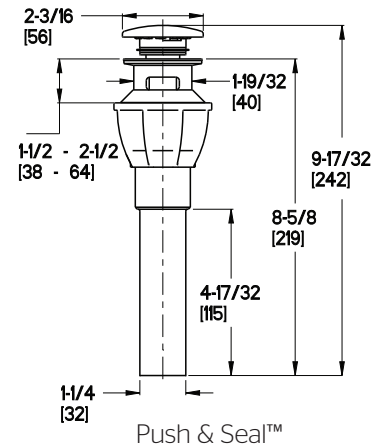

Bruxie™ 4" Centerset Lavatory Faucet

- LF-048-BIEC Finish(C)
- LF-048-BIEBG Finish(BG)
- LF-048-BIEGS Finish(GS)
- LF-048-BIESDB Finish(SDB)

Specifications

Features

- 1.2 GPM Flow Rate
- Spot Defense™ Finish Resists Spots and Fingerprints (GS and SDB Finish Only)
- Push & Seal™ Pop-Up
- Supply Lines Not Included
- TiteSeal™ Technology
- Washerless Cartridges
- Limited Lifetime Warranty

Ø1 Min to Ø1-1/2 Max. Deck Hole Openings