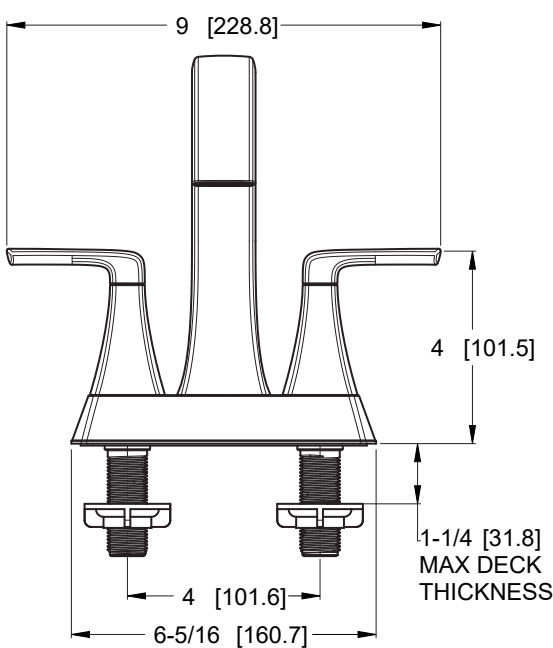

Bruxie™ 4" Centerset Lavatory Faucet

- LF-048-BIEC Finish(C)
- LF-048-BIEBG Finish(BG)
- LF-048-BIEGS Finish(GS)
- LF-048-BIESDB Finish(SDB)

Specifications

Features

- 1.2 GPM Flow Rate
- Spot Defense™ Finish Resists Spots and Fingerprints (GS and SDB Finish Only)
- Push & Seal™ Pop-Up
- Supply Lines Not Included
- TiteSeal™ Technology
- Washerless Cartridges
- Limited Lifetime Warranty

Ø1 Min to Ø1-1/2 Max. Deck Hole Openings