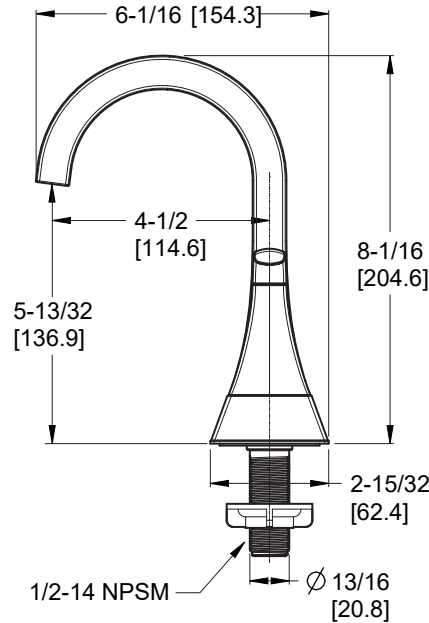

Bruxie™ 4" Centerset Lavatory Faucet

- LF-048-BIEC Finish(C)
- LF-048-BIEBG Finish(BG)
- LF-048-BIEGS Finish(GS)
- LF-048-BIESDB Finish(SDB)

Specifications

Features

- 1.2 GPM Flow Rate
- Spot Defense™ Finish Resists Spots and Fingerprints (GS and SDB Finish Only)
- Push & Seal™ Pop-Up
- Supply Lines Not Included
- TiteSeal™ Technology
- Washerless Cartridges
- Limited Lifetime Warranty

Ø1 Min to Ø1-1/2 Max. Deck Hole Openings