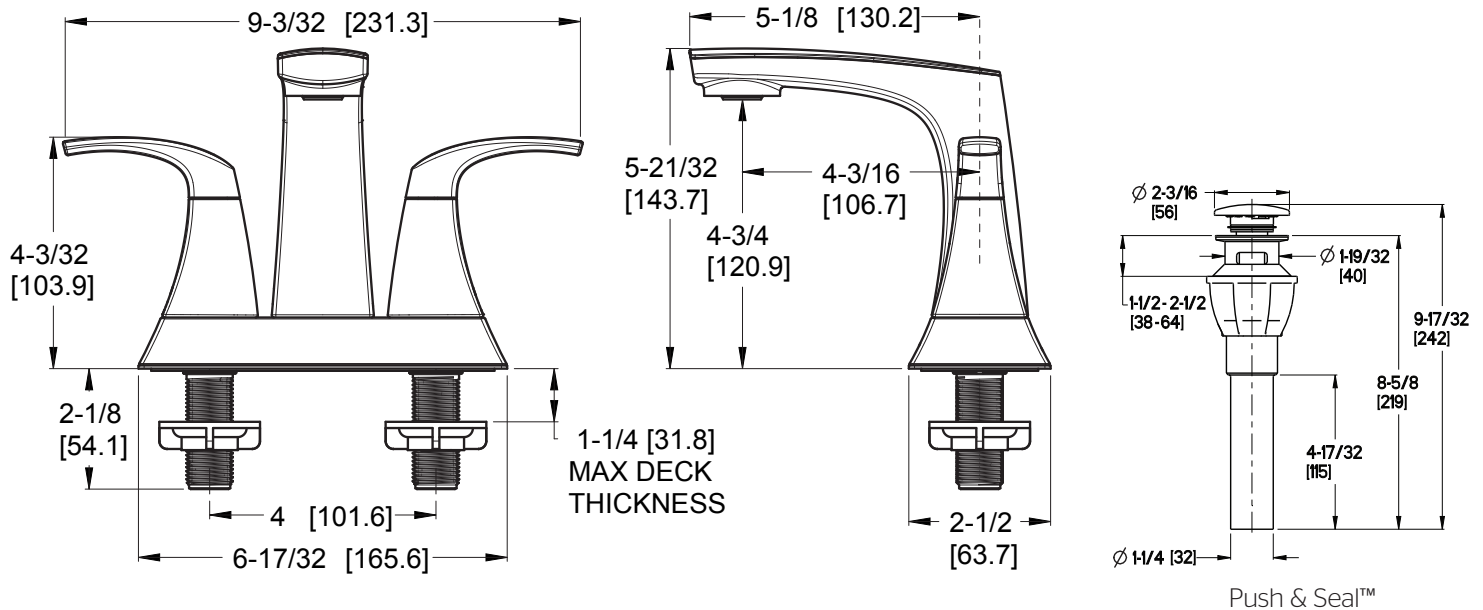

4" Centerset Lavatory Faucet

- LF-048-KABB Finish(BB)
- LF-048-KACC Finish(CC)
- LF-048-KAGS Finish(GS)

Specifications

- Fixed Hubs
- Push & Seal™ Pop-Up
- Pforever Warranty®

Features

- 1.2 GPM Flow Rate
- Spot Defense Finish Resists Spots and Fingerprints (GS Finish Only)
- All Metal Construction
- Fixed Hubs
- Mounting Hardware Included
- TiteSeal™ Deckplate
- Push & Seal™ Pop-Up
- Pforever Warranty®

Dimensions

Ø1 Min to Ø1-1/2 Max. Deck Hole Openings