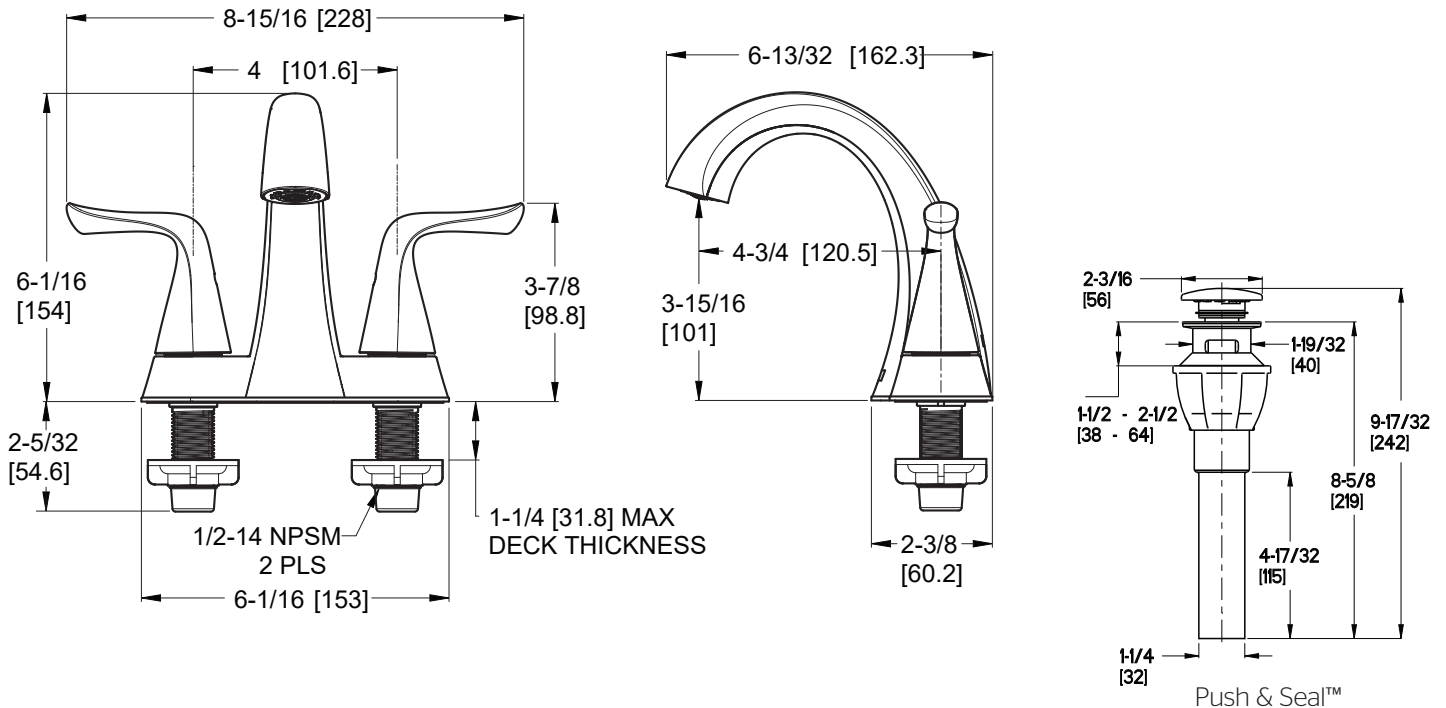

4" Centerset Lavatory Faucet

- LF-048-MALBG Finish(BG)
- LF-048-MALGS Finish(GS)
- LF-048-MALSDB Finish(SDB)

Specifications

Features

- 1.2 GPM Flow Rate
- TiteSeal™ Technology
- Push & Seal™ Pop-Up
- Washerless Cartridges
- Spot Defense™ Finish Resists Spots and Fingerprints (BG Finish Excluded)
- Limited Lifetime Warranty

- Push & Seal™ Pop-Up
- TiteSeal™ Deckplate

Code Compliance

Pfister products are designed and manufactured in compliance with the following standards and codes:

- IAPMO Certified to ASME A112.18.1/CSA B125.1
- EPA WaterSense Certified
- NSF/ANSI/CAN61:Q≤1
- CEC Certified/CALGreen compliant
- ADA Compliant - ANSI A117.1 (Lever Handles Only)

Dimensions

Ø1 Min to Ø1-1/2 Max. Deck Hole Openings