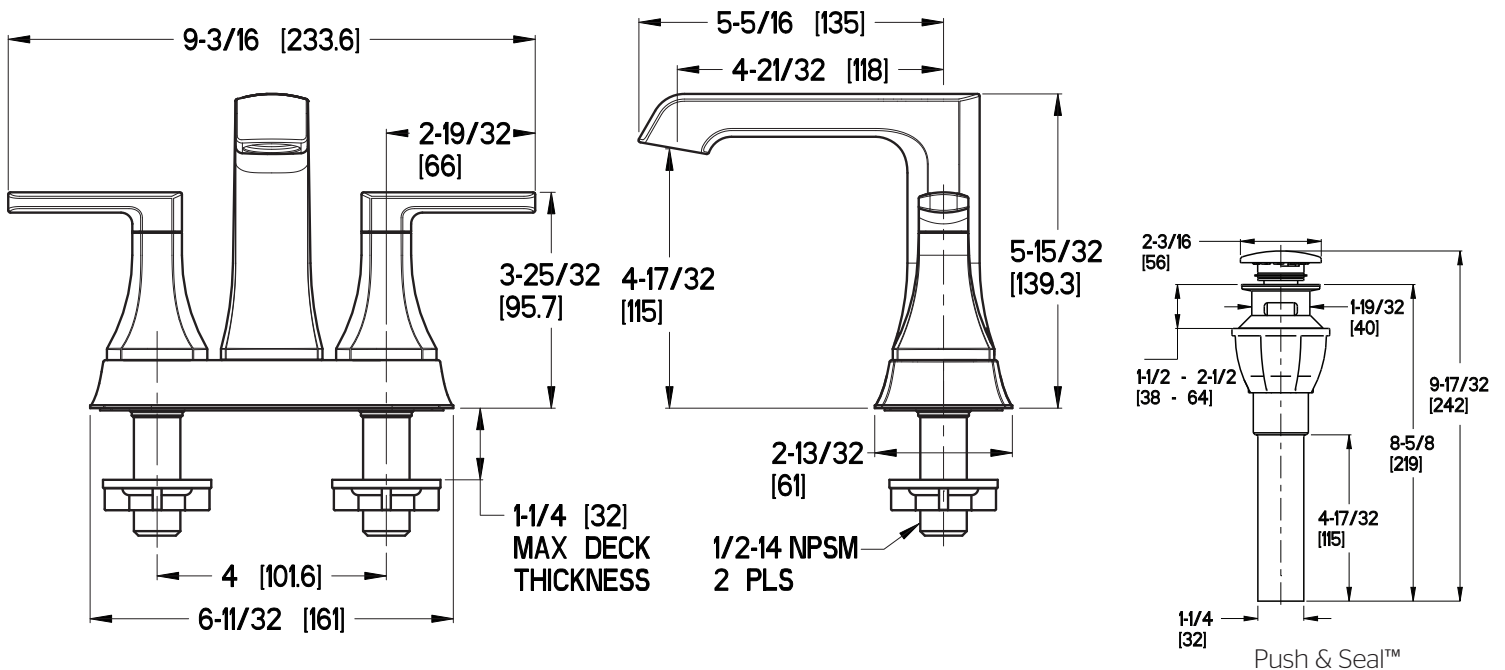

4" Centerset Lavatory Faucet

LF-048-PEBB Finish(BB)

LF-048-PECC Finish(CC)

LF-048-PEGS Finish(GS)

Specifications

- Fixed Hubs
- Push & Seal™ Pop-Up
- Pforever Warranty®

Features

- 1.2 GPM Flow Rate
- Spot Defense Finish Resists Spots and Fingerprints (GS Finish Only)
- All Metal Construction
- Fixed Hubs
- Mounting Hardware Included
- TiteSeal™ Deckplate
- Push & Seal™ Pop-Up
- Pforever Warranty®

Code Compliance

Pfister products are designed and manufactured in compliance with the following standards and codes:

- IAPMO Certified
- CSA B125 Certified
- ASME A112.18.1
- Cal Green Compliant
- CEC Compliant
- NSF 61/9 Annex G (Low lead)
- EPA WaterSense Certification 1.2 gpm, 4.5 L/Min
- ADA Compliant-ANSI A117.1 (Lever handles only)

Dimensions

Ø1 Min to Ø1-1/2 Max. Deck Hole Openings