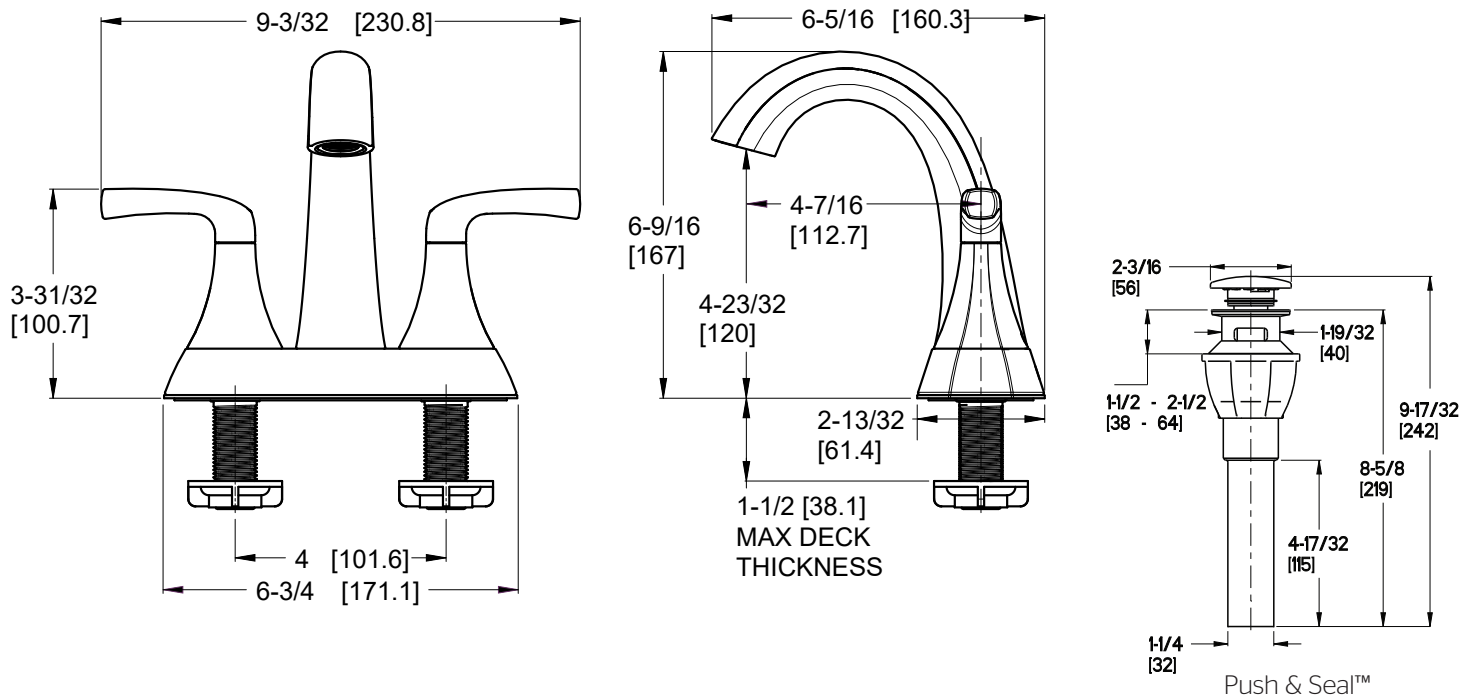

Rancho™ 4" Centerset Lavatory Faucet

- LF-048-RCHB Finish(B)
- LF-048-RCHC Finish(C)
- LF-048-RCHGS Finish(GS)

Specifications

Features

- 1.2 GPM Flow Rate
- Fixed Hubs
- Push & Seal™ Drain Included
- TiteSeal™ Technology
- Spot Defense™ Finish Resists Spots and Fingerprints (GS Finish Only)
- Washerless Cartridges
- Pforever Warranty®

Dimensions

Ø1 Min to Ø1-1/2 Max. Deck Hole Openings