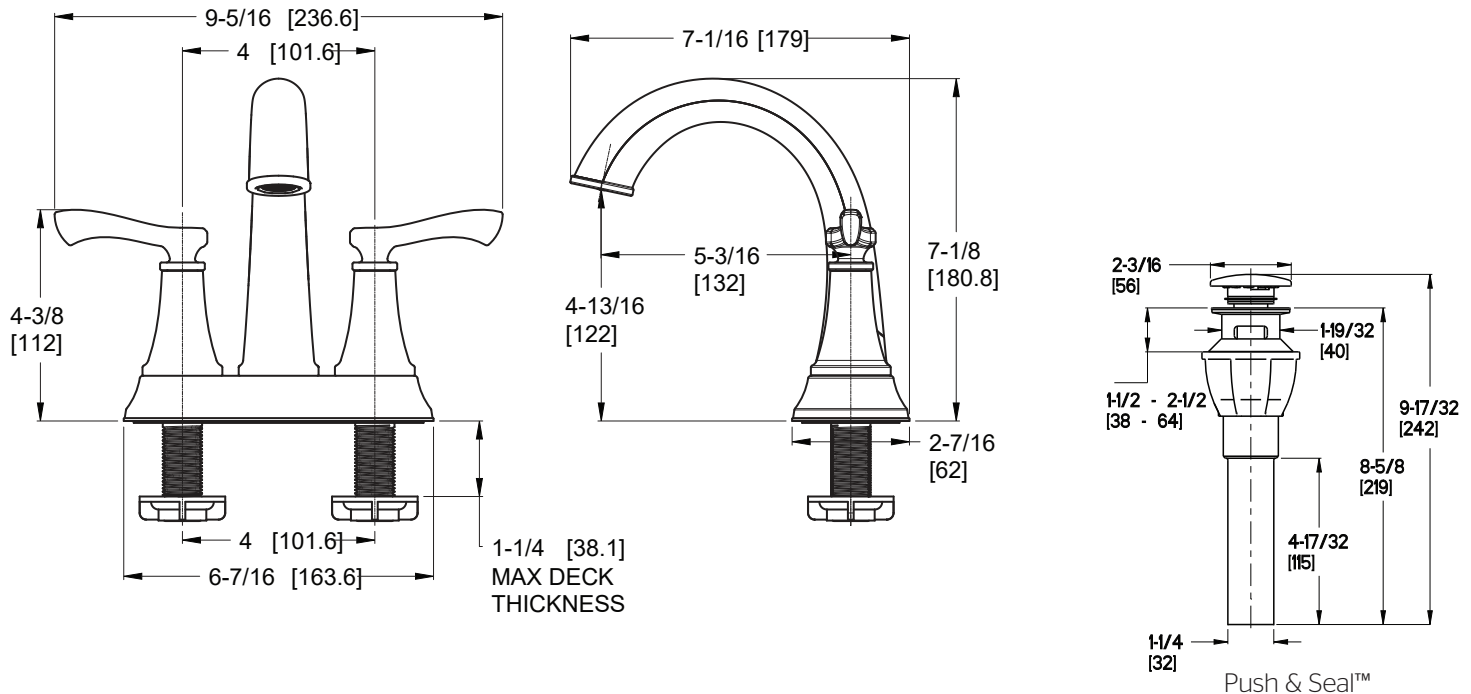

Vermillion™ 4" Centerset Lavatory Faucet

- LF-048-VMGS Finish(GS)
- LF-048-VMsDB Finish(SDB)

Specifications

Features

- 1.2 GPM Flow Rate
- Fixed Hubs
- Spot Defense™ Finish Resists Spots and Fingerprints
- Push & Seal™ Pop-Up
- Supply Lines Not Included
- TiteSeal™ Technology
- Washerless Cartridges
- Limited Lifetime Warranty

- Spot Defense™
- Push & Seal™ Pop-Up

Code Compliance

Pfister products are designed and manufactured in compliance with the following standards and codes:

- IAPMO Certified to ASME A112.18.1/CSA B125.1
- NSF/ANSI/CAN61:Q≤1
- CEC Certified/CALGreen compliant
- EPA WaterSense Certified
- ADA Compliant - ANSI A117.1 (Lever Handles Only)

Ø1 Min to Ø1-1/2 Max. Deck Hole Openings