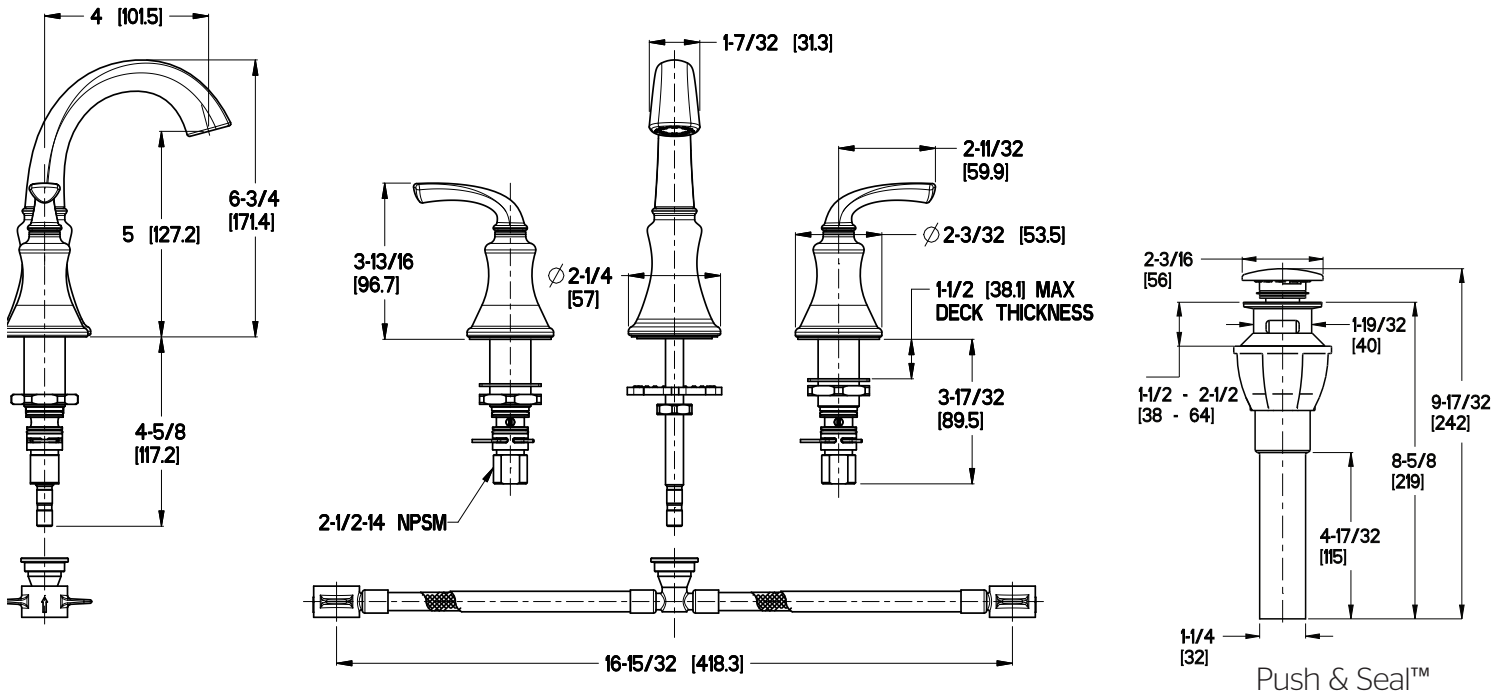

8" Widespread Lavatory Faucet

- LF-049-SOCC Finish(CC)
- LF-049-SOKK Finish(KK)
- LF-049-SOYY Finish(Y)

Specifications

Features

- 1.2 GPM Flow Rate
- Fixed Hub
- High Arc Spout
- Mounting Hardware Included
- Quick Install Tool
- Pfast Connect
- Push & Seal™ Pop-Up
- Pforever Seal Ceramic Disc Valve
- Pforever Warranty®

Code Compliance

Pfister products are designed and manufactured in compliance with the following standards and codes:

- IAPMO Certified
- CSA B125 Certified
- ASME A112.18.1
- NSF 61/9 Annex G (Low lead)
- Cal Green Compliant
- CEC Compliant
- EPA WaterSense Certification 1.2 gpm, 4.5 L/Min
- ADA Compliant-ANSI A117.1 (Lever handles only)

Dimensions

ϕ 1 Min to ϕ 1-1/2 Max. Deck Hole Openings