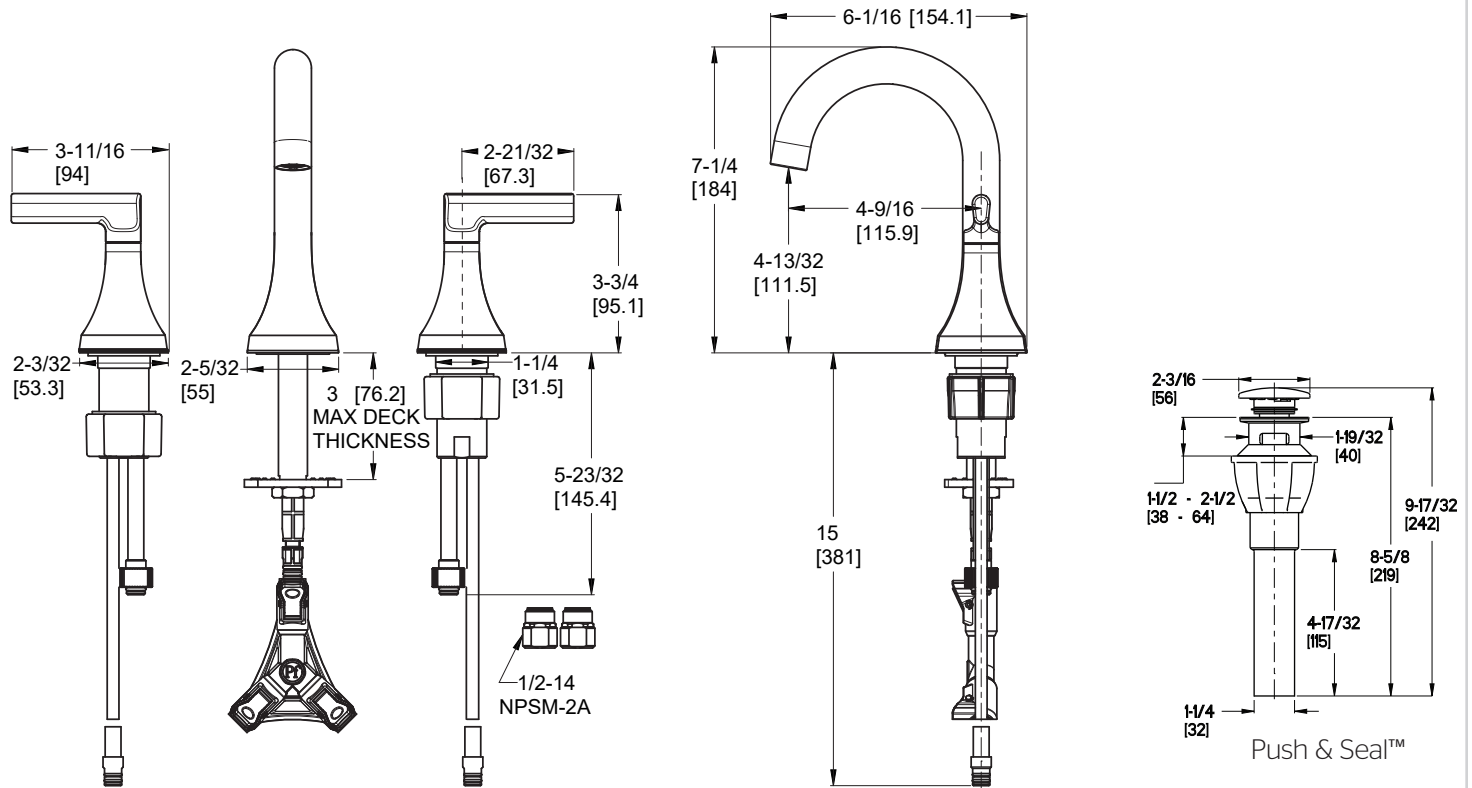

### Features

- 1.2 GPM Flow Rate
- Adjustable 3-Hole Installation
- Fixed Hubs
- Quick Install Tool Included
- High Arc Spout
- Spot Defense™ Finish Resists Spots and Fingerprints (GS Finish Only)
- TiteSeal™ Technology
- Push & Seal™ Drain Included
- Pfaster Connect™
- Pforever Seal Ceramic Disc Valve
- Pforever Warranty®

### Dimensions

Ø1-1/4 Min to Ø1-1/2 Max. Deck Hole Openings