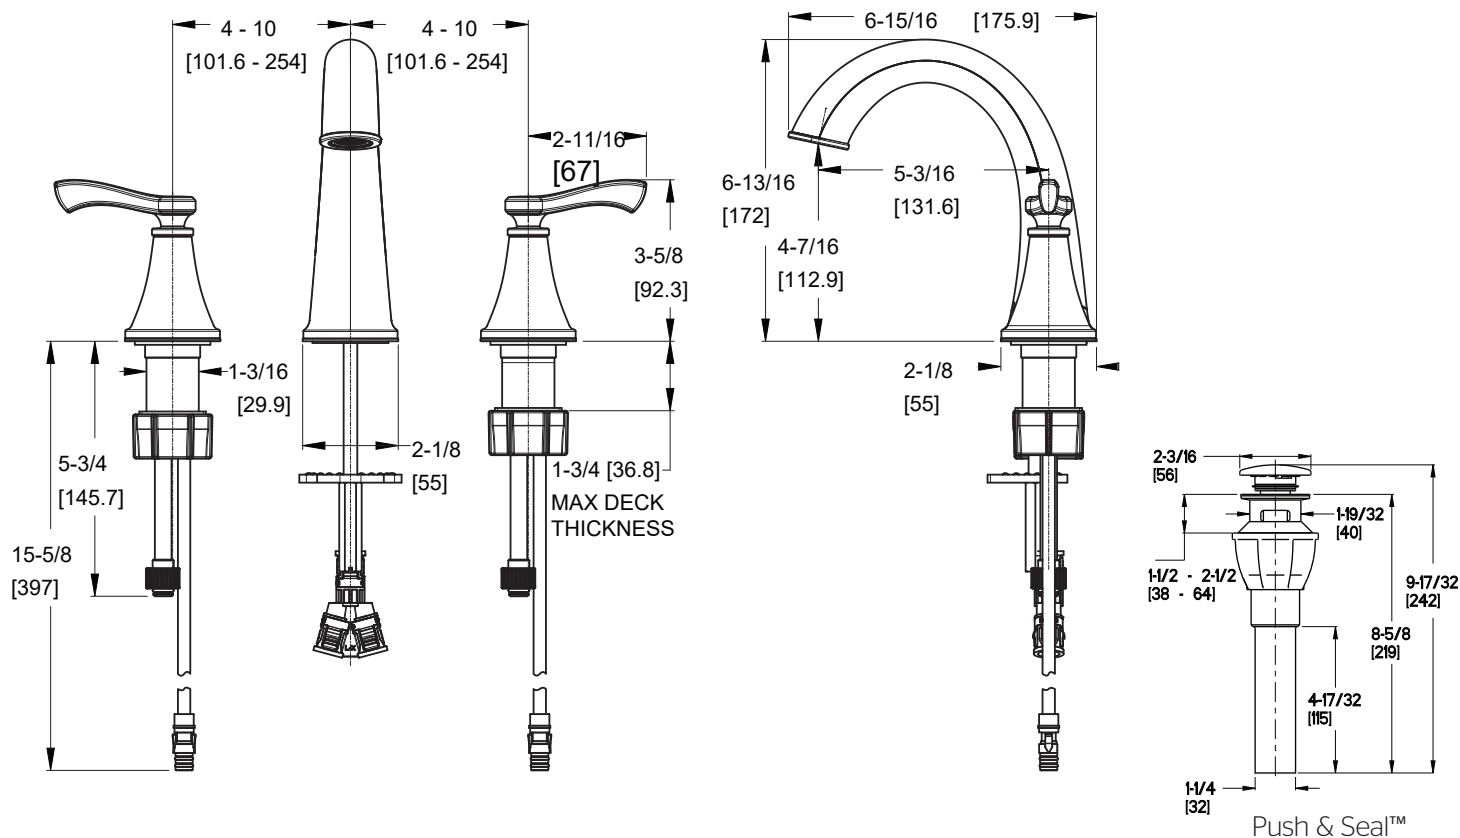

Vermillion™ 8"-20" Widespread Faucet

- LF-049-VMGS Finish(GS)
- LF-049-VMSDB Finish(SDB)

Specifications

- Push & Seal™ Pop-Up
- Pforever Seal™

Features

- 1.2 GPM Flow Rate
- Adjustable 3-Hole Installation
- Fixed Hubs
- High Arc Spout
- Spot Defense™ Finish Resists Spots and Fingerprints
- Supply Lines Not Included
- TiteSeal™ Technology
- Quick Install Tool
- Pfast Connect™ Adapter Technology
- Push & Seal™ Pop-Up
- Pforever Seal™ Ceramic Disc Valves
- Limited Lifetime Warranty

Code Compliance

Pfister products are designed and manufactured in compliance with the following standards and codes:

- IAPMO Certified to ASME A112.18.1/CSA B125.1
- NSF/ANSI/CAN61:Q≤1
- CEC Certified/CALGreen compliant
- EPA WaterSense Certified
- ADA Compliant - ANSI A117.1 (Lever Handles Only)

Dimensions

Ø1-1/4 Min to Ø1-1/2 Max. Deck Hole Openings