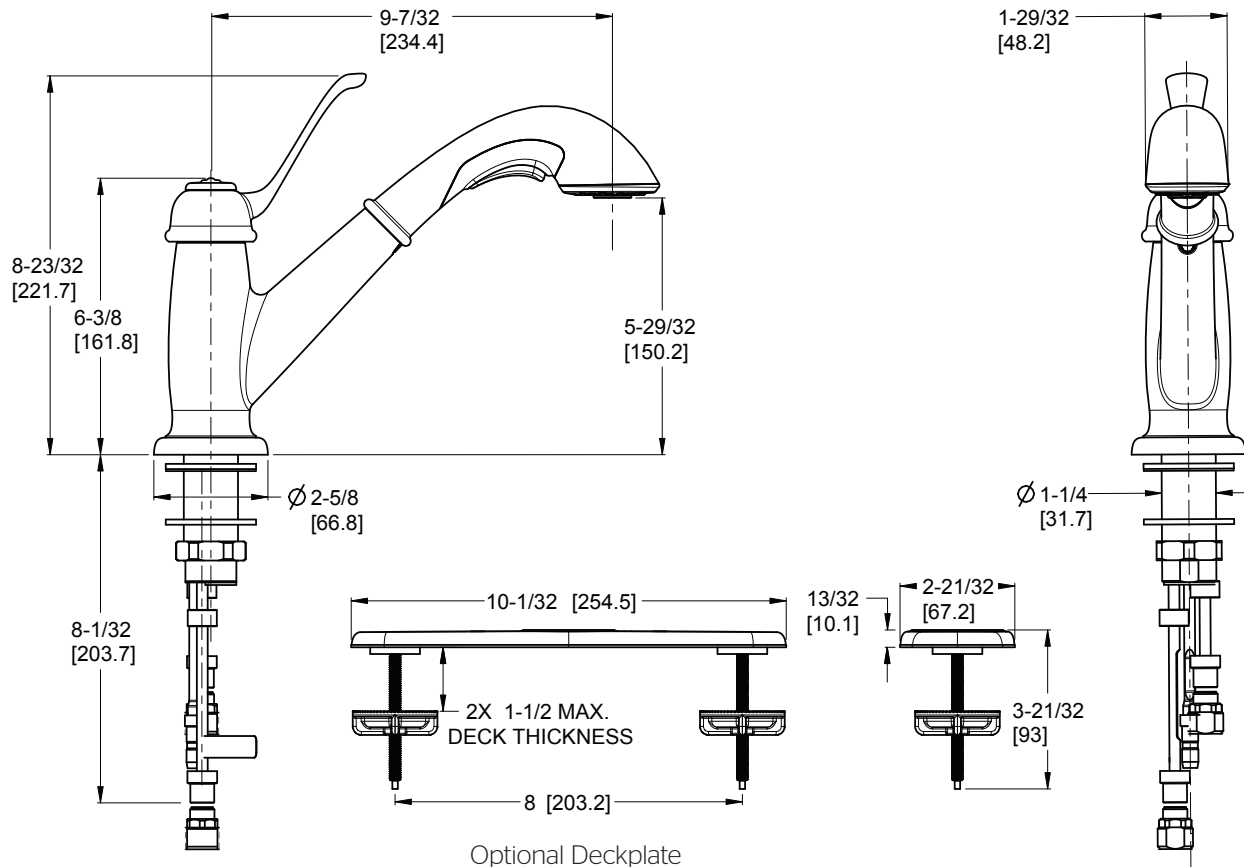

Pull-Out Kitchen Faucet

- LF-538-5LCC Finish(C)
- LF-538-5LCS Finish(S)
- LF-538-5LCY Finish(Y)

Specifications

- 1, 2, 3, or 4-Hole Installation
- Pforever Seal

Features

- 1.8 GPM Flow Rate
- 1, 2, 3, or 4-Hole Installation; Deck Plate or Single Hole Mounting Option
- 2 Function Pullout Sprayer
- Mounting Hardware Included
- Mounting Posts Included
- Optional Deckplate
- Quick Connect Tool
- Swivel Spout
- Pfast Connect
- Pforever Seal Ceramic Disc Valve
- Pforever Warranty®

Code Compliance

Pfister products are designed and manufactured in compliance with the following standards and codes:

- IAPMO Certified
- CSA B125 Certified
- ASME A112.18.1
- NSF 61/9 Annex G (Low lead)
- Cal Green Compliant
- ADA Compliant-ANSI A117.1 (Lever handles only)

Dimensions

Ø1-3/8 Min to Ø1-1/2 Max. Deck Hole Openings